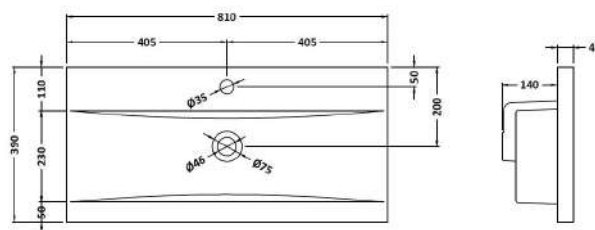

### Product Dimensions

Height (mm):	359
Width (mm):	800
Depth (mm):	385
Nett Weight (kg):	17.5

### Packaging Dimensions

Height (mm):	380
Width (mm):	820
Depth (mm):	405
Gross Weight (kg):	18

### Outer Box Dimensions (If Applicable)

Height (mm):	
Width (mm):	
Depth (mm):	
Gross Weight (kg):	
Barcode:	5056462658872

### Product Dimensions

Height (mm):	180
Width (mm):	810
Depth (mm):	390
Nett Weight (kg):	15