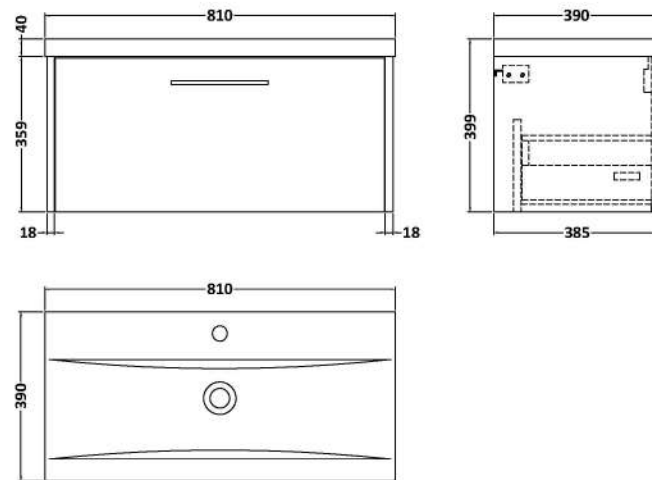

Sales Code: JNU2625A

Description: 800 Wh 1-Drawer Vanity & Basin 1

Packaging Details

Barcode: 5056462680118