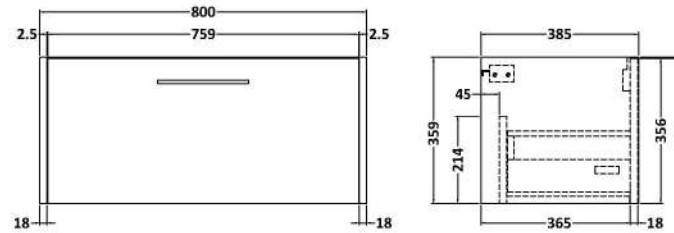

### Product Dimensions

Height (mm):	359
Width (mm):	800
Depth (mm):	385
Nett Weight (kg):	17.5

### Packaging Dimensions

Height (mm):	380
Width (mm):	820
Depth (mm):	405
Gross Weight (kg):	18

### Product Dimensions

Height (mm):	180
Width (mm):	810
Depth (mm):	390
Nett Weight (kg):	15

### Packaging Dimensions

Height (mm):	210
Width (mm):	410
Depth (mm):	830
Gross Weight (kg):	15