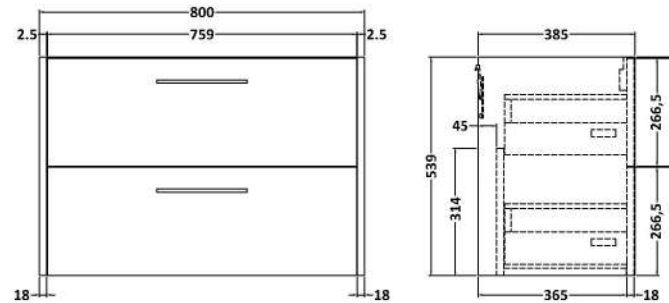

Sales Code: JNU2626A

Description: 800 Wh 2-Drawer Vanity & Basin 1

Packaging Details

Barcode: 5056462680132

Sales Code: NPF2626

Description: 800 W/H 2-Drawer Unit (385 Deep)

Product Dimensions

Height (mm):	539
Width (mm):	800
Depth (mm):	385
Nett Weight (kg):	22.5

Packaging Dimensions

Height (mm):	560
Width (mm):	620
Depth (mm):	405
Gross Weight (kg):	23

Packaging Data

Box Colour:	Brown Cardboard Box
Box Qty:	1
Label Size:	50 x 100
Label Colour:	White Label
Label Qty:	2

Sales Code: NVM015

Description: 800 Mid Edged Basin 1 Th

Product Dimensions

Height (mm):	180
Width (mm):	810
Depth (mm):	390
Nett Weight (kg):	15

Packaging Dimensions

Height (mm):	210
Width (mm):	410
Depth (mm):	830
Gross Weight (kg):	15

Packaging Data

Box Colour:	Brown Cardboard Box
Box Qty:	1
Label Size:	100 x 50
Label Colour:	White Label
Label Qty:	2

Outer Box Dimensions (If Applicable)

Height (mm):	
Width (mm):	
Depth (mm):	
Gross Weight (kg):	
Barcode:	5055369043422