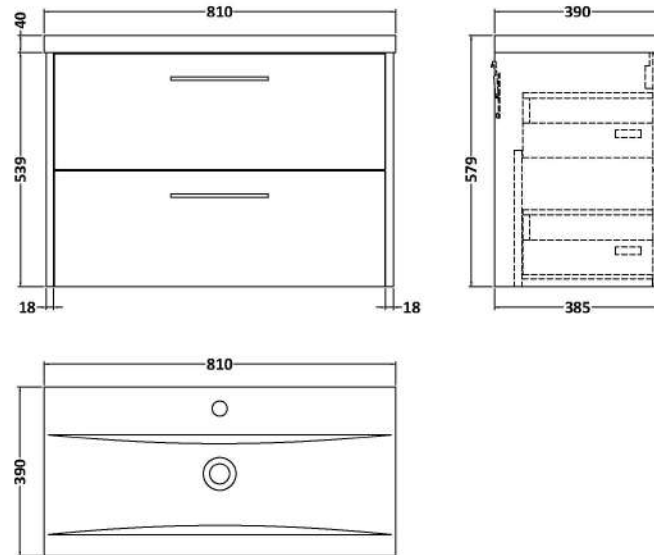

Sales Code: JNU2626A

Description: 800 Wh 2-Drawer Vanity & Basin 1

Packaging Details

Barcode: 5056462680132

Sales Code: NPF2626

Description: 800 W/H 2-Drawer Unit (385 Deep)

Product Dimensions

Height (mm):	539
Width (mm):	800
Depth (mm):	385
Nett Weight (kg):	22.5

Packaging Dimensions

Height (mm):	560
Width (mm):	620
Depth (mm):	405
Gross Weight (kg):	23

Packaging Data

Box Colour:	Brown Cardboard Box
Box Qty:	1
Label Size:	50 x 100
Label Colour:	White Label
Label Qty:	2

Outer Box Dimensions (If Applicable)

Height (mm):	
Width (mm):	
Depth (mm):	
Gross Weight (kg):	
Barcode:	5056462658896

Product Details

Country of Origin:	United Kingdom
Fitting Instruction:	No
CE & UKCA:	
FSC Certified Materials:	Yes
Colour:	Metallic Slate
Construction Method:	Cam & Wood Dowel
Construction Type:	Rigid
Cabinet Finish:	MFC Textured Matt
Fascia Finish:	MFC Textured Matt
Cabinet Thickness (mm):	18
Fascia Thickness (mm):	18
Drawer Included:	Yes
Drawer Type:	80mm High Metal S/C Inc Galler
No of Shelves:	0
Hinge Type:	Not Applicable
Hinge Included:	No
Adjustable Legs:	No, Not Required
Fixings Included:	Yes
Handle Style:	Modern
Waste Shroud:	Yes
Handle Included:	Yes, Supplied
Handle Type:	D-Shape

Sales Code: NVM015

Description: 800 Mid Edged Basin 1 Th

Product Dimensions

Height (mm):	180
Width (mm):	810
Depth (mm):	390
Nett Weight (kg):	15

Packaging Dimensions

Height (mm):	210
Width (mm):	410
Depth (mm):	830
Gross Weight (kg):	15