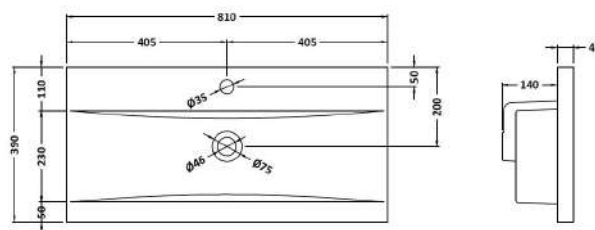

Packaging Dimensions

Height (mm):	560
Width (mm):	620
Depth (mm):	405
Gross Weight (kg):	23

Packaging Data

Box Colour:	Brown Cardboard Box
Box Qty:	1
Label Size:	50 x 100
Label Colour:	White Label
Label Qty:	2

Outer Box Dimensions (If Applicable)

Height (mm):	
Width (mm):	
Depth (mm):	
Gross Weight (kg):	
Barcode:	5056462658896

Product Details

Country of Origin:	United Kingdom
Fitting Instruction:	No
CE & UKCA:	
FSC Certified Materials:	Yes
Colour:	Metallic Slate
Construction Method:	Cam & Wood Dowel
Construction Type:	Rigid
Cabinet Finish:	MFC Textured Matt
Fascia Finish:	MFC Textured Matt
Cabinet Thickness (mm):	18
Fascia Thickness (mm):	18
Drawer Included:	Yes
Drawer Type:	80mm High Metal S/C Inc Galler
No of Shelves:	0
Hinge Type:	Not Applicable
Hinge Included:	No
Adjustable Legs:	No, Not Required
Fixings Included:	Yes
Handle Style:	Modern
Waste Shroud:	Yes
Handle Included:	Yes, Supplied
Handle Type:	D-Shape

Sales Code: NVM015

Description: 800 Mid Edged Basin 1 Th

Product Dimensions

Height (mm):	180
Width (mm):	810
Depth (mm):	390
Nett Weight (kg):	15

Packaging Dimensions

Height (mm):	210
Width (mm):	410
Depth (mm):	830
Gross Weight (kg):	15

Packaging Data

Box Colour:	Brown Cardboard Box
Box Qty:	1
Label Size:	100 x 50
Label Colour:	White Label
Label Qty:	2

Outer Box Dimensions (If Applicable)

Height (mm):	
Width (mm):	
Depth (mm):	
Gross Weight (kg):	
Barcode:	5055369043422