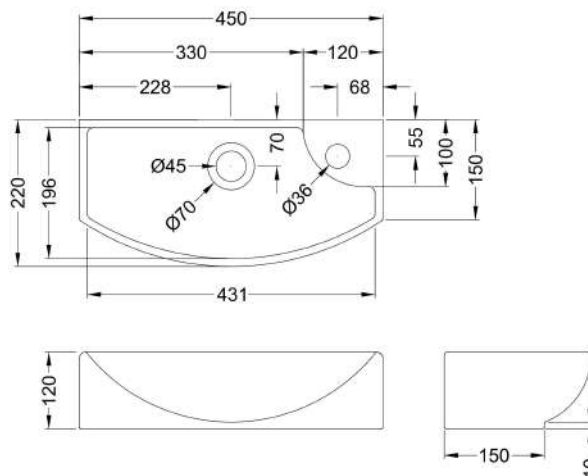

Packaging Dimensions

Height (mm):	460
Width (mm):	410
Depth (mm):	235
Gross Weight (kg):	7.2

Packaging Data

Box Colour:	Brown Cardboard Box
Box Qty:	1
Label Size:	50 x 100
Label Colour:	White Label
Label Qty:	2

Outer Box Dimensions (If Applicable)

Height (mm):	
Width (mm):	
Depth (mm):	
Gross Weight (kg):	
Barcode:	5056462659466

Product Details

Country of Origin:	United Kingdom
Fitting Instruction:	No
CE & UKCA:	N/A
FSC Certified Materials:	Yes
Colour:	Metallic Slate
Construction Method:	Cam & Wood Dowel
Construction Type:	Rigid
Cabinet Finish:	MFC Textured Matt
Fascia Finish:	MFC Textured Matt
Cabinet Thickness (mm):	18
Fascia Thickness (mm):	18
Drawer Included:	No
Drawer Type:	Not Applicable
No of Shelves:	1
Hinge Type:	95 Degree Clip-On Soft Close
Hinge Included:	Yes, Supplied
Adjustable Legs:	No, Not Required
Fixings Included:	Yes
Handle Style:	Modern
Waste Shroud:	Not Applicable
Handle Included:	Yes, Supplied
Handle Type:	D-Shape

Sales Code: NBV160

Description: Basin Lh 1Th 450 X 220 X 120

Product Dimensions

Height (mm):	120
Width (mm):	450
Depth (mm):	220
Nett Weight (kg):	6.3

Packaging Dimensions

Height (mm):	150
Width (mm):	240
Depth (mm):	475
Gross Weight (kg):	6.8

Packaging Data

Box Colour:	Brown Cardboard Box
Box Qty:	1
Label Size:	100 x 50
Label Colour:	White Label
Label Qty:	2

Outer Box Dimensions (If Applicable)

Height (mm):	
Width (mm):	
Depth (mm):	
Gross Weight (kg):	
Barcode:	5055275890592