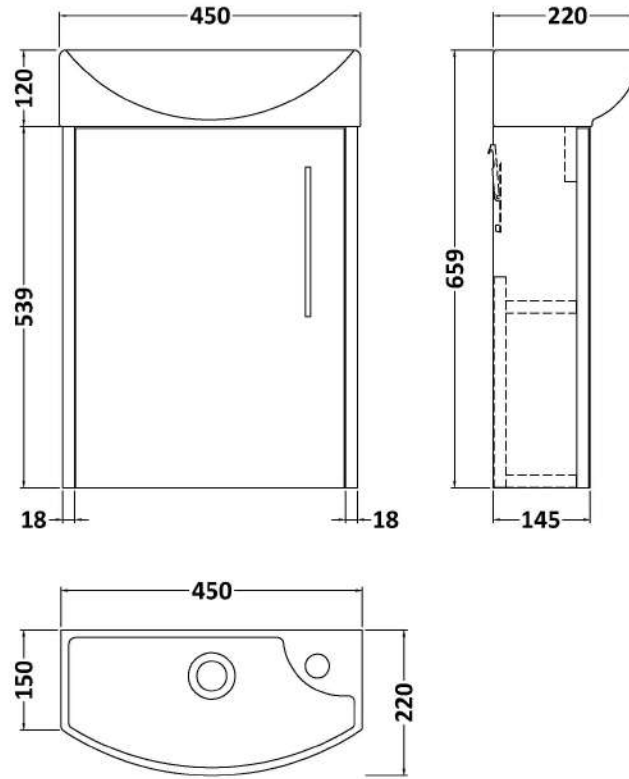

Sales Code: JNU2661L

Description: 440 Wh 1-Door Unit & 1Th Basin Lh

Packaging Details

Barcode: 5056462685496

Sales Code: MOJ2661

Description: 440 Single Door Wall Hung Unit

Product Dimensions

Height (mm):	539
Width (mm):	440
Depth (mm):	145
Nett Weight (kg):	6.5

Packaging Dimensions

Height (mm):	460
Width (mm):	410
Depth (mm):	235
Gross Weight (kg):	7.2

Packaging Data

Box Colour:	Brown Cardboard Box
Box Qty:	1
Label Size:	50 x 100
Label Colour:	White Label
Label Qty:	2

Outer Box Dimensions (If Applicable)

Height (mm):	
Width (mm):	
Depth (mm):	
Gross Weight (kg):	
Barcode:	5056462659466

Product Details

Country of Origin:	United Kingdom
Fitting Instruction:	No
CE & UKCA:	N/A
FSC Certified Materials:	Yes
Colour:	Metallic Slate
Construction Method:	Cam & Wood Dowel
Construction Type:	Rigid
Cabinet Finish:	MFC Textured Matt
Fascia Finish:	MFC Textured Matt
Cabinet Thickness (mm):	18
Fascia Thickness (mm):	18
Drawer Included:	No
Drawer Type:	Not Applicable
No of Shelves:	1
Hinge Type:	95 Degree Clip-On Soft Close
Hinge Included:	Yes, Supplied
Adjustable Legs:	No, Not Required
Fixings Included:	Yes
Handle Style:	Modern
Waste Shroud:	Not Applicable
Handle Included:	Yes, Supplied
Handle Type:	D-Shape

Sales Code: NBV160

Description: Basin Lh 1Th 450 X 220 X 120

Product Dimensions

Height (mm):	120
Width (mm):	450
Depth (mm):	220
Nett Weight (kg):	6.3

Packaging Dimensions

Height (mm):	150
Width (mm):	240
Depth (mm):	475
Gross Weight (kg):	6.8