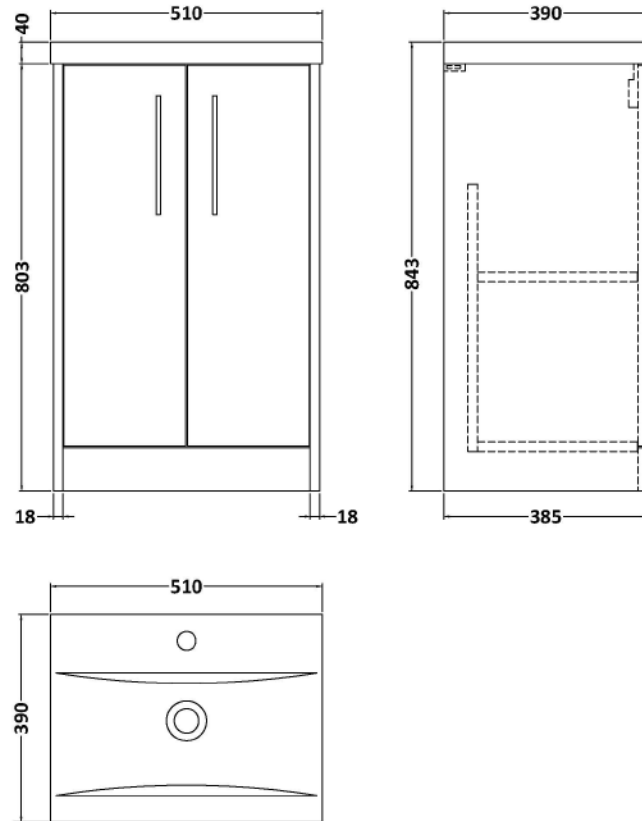

Sales Code: JNU2901A

Description: 500 Fs 2-Door Vanity & Basin 1

Packaging Details

Barcode: 5056678454220