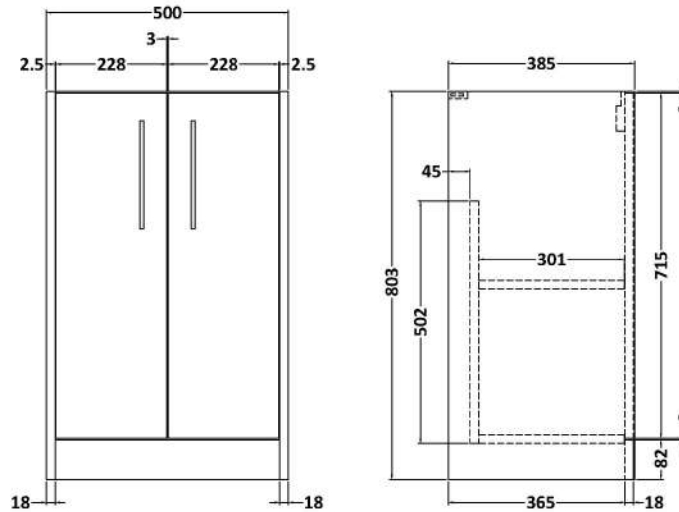

### Product Dimensions

Height (mm):	803
Width (mm):	500
Depth (mm):	385
Nett Weight (kg):	17.5

### Packaging Dimensions

Height (mm):	835
Width (mm):	520
Depth (mm):	395
Gross Weight (kg):	18

### Product Dimensions

Height (mm):	180
Width (mm):	510
Depth (mm):	390
Nett Weight (kg):	10.54

### Packaging Dimensions

Height (mm):	210
Width (mm):	410
Depth (mm):	530
Gross Weight (kg):	10.54