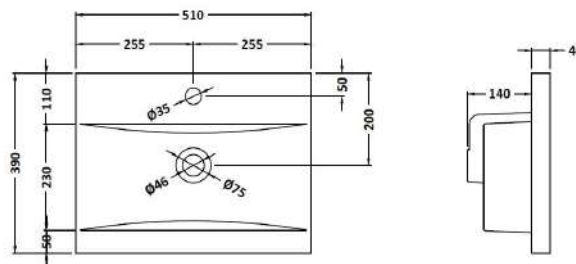

### Product Dimensions

Height (mm):	803
Width (mm):	500
Depth (mm):	385
Nett Weight (kg):	17.5

### Packaging Dimensions

Height (mm):	835
Width (mm):	520
Depth (mm):	395
Gross Weight (kg):	18

### Outer Box Dimensions (If Applicable)

Height (mm):	
Width (mm):	
Depth (mm):	
Gross Weight (kg):	
Barcode:	5056678447574

### Product Dimensions

Height (mm):	180
Width (mm):	510
Depth (mm):	390
Nett Weight (kg):	10.54