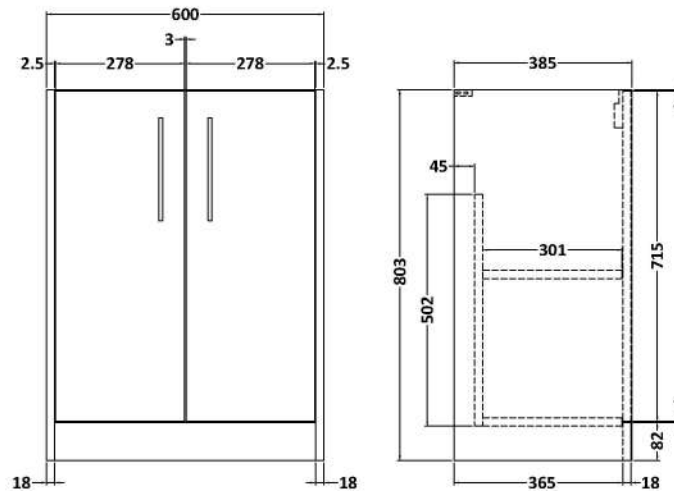

Sales Code: JNU2903A

Description: 600 Fs 2-Door Vanity & Basin 1

Packaging Details

Barcode: 5056678454268

Sales Code: NPF2903

Description: 600 F/S 2-Door Unit (385 Deep)

Product Dimensions

Height (mm):	803
Width (mm):	600
Depth (mm):	385
Nett Weight (kg):	19

Packaging Dimensions

Height (mm):	835
Width (mm):	620
Depth (mm):	395
Gross Weight (kg):	19.5

Packaging Data

Box Colour:	Brown Cardboard Box
Box Qty:	1
Label Size:	50 x 100
Label Colour:	White Label
Label Qty:	2

Sales Code: NVM013

Description: 600 Mid-Edged Basin 1 Th

Product Dimensions		
Height (mm):	180	
Width (mm):	610	
Depth (mm):	390	
Nett Weight (kg):	11	
Packaging Dimensions		
Height (mm):	200	
Width (mm):	410	
Depth (mm):	630	
Gross Weight (kg):	11	
Packaging Data		
Box Colour:	Brown Cardboard Box - Printed	
Box Qty:	1	
Label Size:	100 x 50	
Label Colour:	White Label	
Label Qty:	2	
Outer Box Dimensions (If Applicable)		
Height (mm):		
Width (mm):		
Depth (mm):		
Gross Weight (kg):		
Barcode:	5055369043415	
Product Details		
Country of Origin:	China	
Fitting Instruction:	No	
Certification: CE & UKCA:	No	WRAS: N/A WRAS No: N/A
Product Material:	Vitreous China	
Fixing Supplied:	No	
Pans/Bidets: Trap Style: Not Applicable Includes Seat: Not Applicable		
Seats: Seat Type: Not Applicable Material: Not Applicable		
Function: Not Applicable Hinge Type: Not Applicable		
Hinge Material: Not Applicable		
Cisterns: Operating Type: Not Applicable Fittings: Not Applicable		
Lever Type: Not Applicable		
Basins: Tap Hole: One Taphole Chain Stay Hole: No		
Template: Not Required Waste Type Req: Slotted		
Overflow Inc: Yes Overflow Cover: Yes		
Inner Bowl Depth (mm): 125mm		