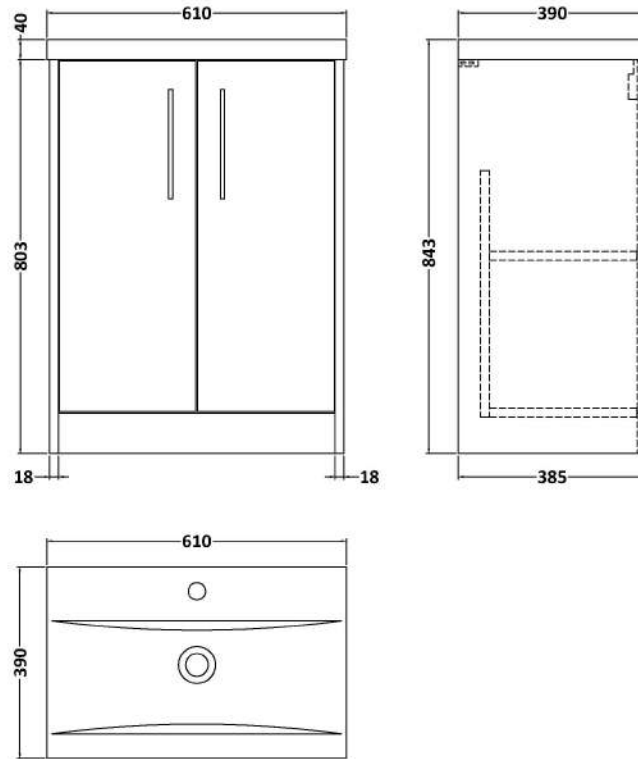

Sales Code: JNU2903A

Description: 600 Fs 2-Door Vanity & Basin 1

Packaging Details

Barcode: 5056678454268

Sales Code: NPF2903

Description: 600 F/S 2-Door Unit (385 Deep)

Product Dimensions

Height (mm):	803
Width (mm):	600
Depth (mm):	385
Nett Weight (kg):	19

Packaging Dimensions

Height (mm):	835
Width (mm):	620
Depth (mm):	395
Gross Weight (kg):	19.5

Packaging Data

Box Colour:	Brown Cardboard Box
Box Qty:	1
Label Size:	50 x 100
Label Colour:	White Label
Label Qty:	2

Sales Code: NVM013

Description: 600 Mid-Edged Basin 1 Th

Product Dimensions		
Height (mm):	180	
Width (mm):	610	
Depth (mm):	390	
Nett Weight (kg):	11	
Packaging Dimensions		
Height (mm):	200	
Width (mm):	410	
Depth (mm):	630	
Gross Weight (kg):	11	
Packaging Data		
Box Colour:	Brown Cardboard Box - Printed	
Box Qty:	1	
Label Size:	100 x 50	
Label Colour:	White Label	
Label Qty:	2	
Outer Box Dimensions (If Applicable)		
Height (mm):		
Width (mm):		
Depth (mm):		
Gross Weight (kg):		
Barcode:	5055369043415	
Product Details		
Country of Origin:	China	
Fitting Instruction:	No	
Certification: CE & UKCA:	No	WRAS: N/A WRAS No: N/A
Product Material:	Vitreous China	
Fixing Supplied:	No	
Pans/Bidets: Trap Style: Not Applicable Includes Seat: Not Applicable		
Seats: Seat Type: Not Applicable Material: Not Applicable		
Function: Not Applicable Hinge Type: Not Applicable		
Hinge Material: Not Applicable		
Cisterns: Operating Type: Not Applicable Fittings: Not Applicable		
Lever Type: Not Applicable		
Basins: Tap Hole: One Taphole Chain Stay Hole: No		
Template: Not Required Waste Type Req: Slotted		
Overflow Inc: Yes Overflow Cover: Yes		
Inner Bowl Depth (mm): 125mm		