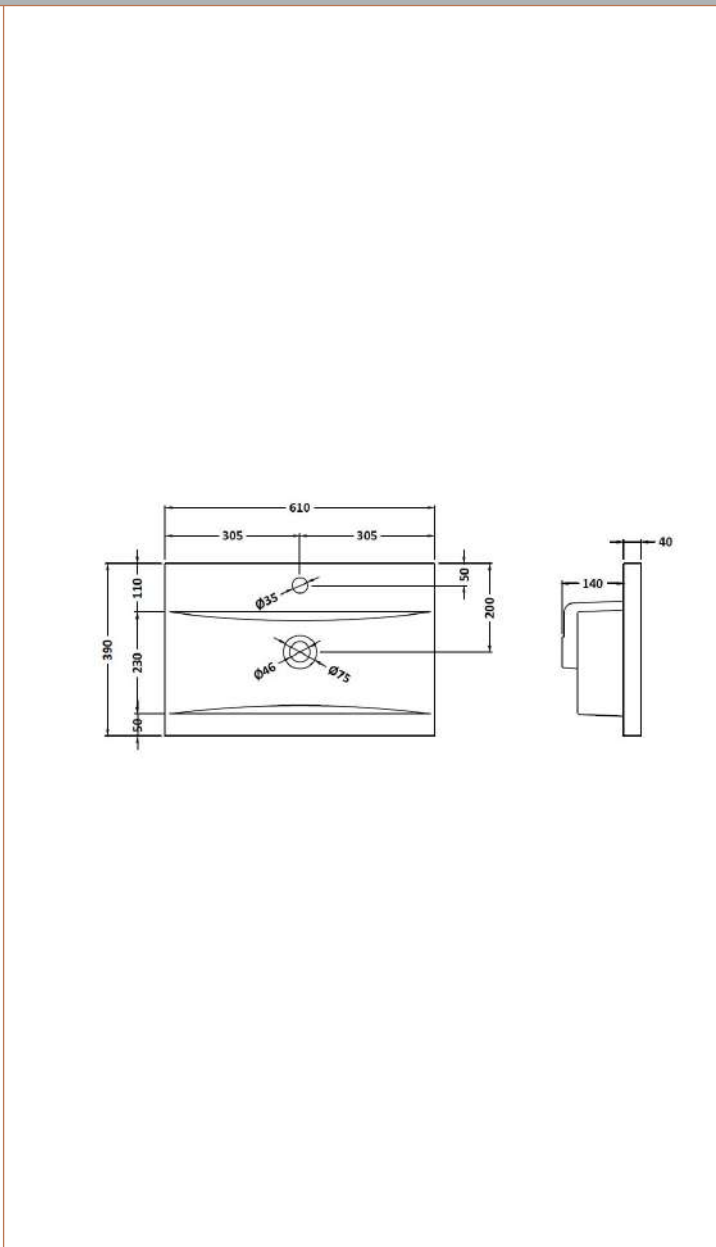

Sales Code: JNU2903A

Description: 600 Fs 2-Door Vanity & Basin 1

Packaging Details

Barcode: 5056678454268

Sales Code: NPF2903

Description: 600 F/S 2-Door Unit (385 Deep)

Product Dimensions

Height (mm):	803
Width (mm):	600
Depth (mm):	385
Nett Weight (kg):	19

Packaging Dimensions

Height (mm):	835
Width (mm):	620
Depth (mm):	395
Gross Weight (kg):	19.5

Packaging Data

Box Colour:	Brown Cardboard Box
Box Qty:	1
Label Size:	50 x 100
Label Colour:	White Label
Label Qty:	2

Sales Code: NVM013

Description: 600 Mid-Edged Basin 1 Th

Product Dimensions		
Height (mm):	180	
Width (mm):	610	
Depth (mm):	390	
Nett Weight (kg):	11	
Packaging Dimensions		
Height (mm):	200	
Width (mm):	410	
Depth (mm):	630	
Gross Weight (kg):	11	
Packaging Data		
Box Colour:	Brown Cardboard Box - Printed	
Box Qty:	1	
Label Size:	100 x 50	
Label Colour:	White Label	
Label Qty:	2	
Outer Box Dimensions (If Applicable)		
Height (mm):		
Width (mm):		
Depth (mm):		
Gross Weight (kg):		
Barcode:	5055369043415	
Product Details		
Country of Origin:	China	
Fitting Instruction:	No	
Certification: CE & UKCA:	No	WRAS: N/A WRAS No: N/A
Product Material:	Vitreous China	
Fixing Supplied:	No	
Pans/Bidets: Trap Style: Not Applicable Includes Seat: Not Applicable		
Seats: Seat Type: Not Applicable Material: Not Applicable		
Function: Not Applicable Hinge Type: Not Applicable		
Hinge Material: Not Applicable		
Cisterns: Operating Type: Not Applicable Fittings: Not Applicable		
Lever Type: Not Applicable		
Basins: Tap Hole: One Taphole Chain Stay Hole: No		
Template: Not Required Waste Type Req: Slotted		
Overflow Inc: Yes Overflow Cover: Yes		
Inner Bowl Depth (mm): 125mm		