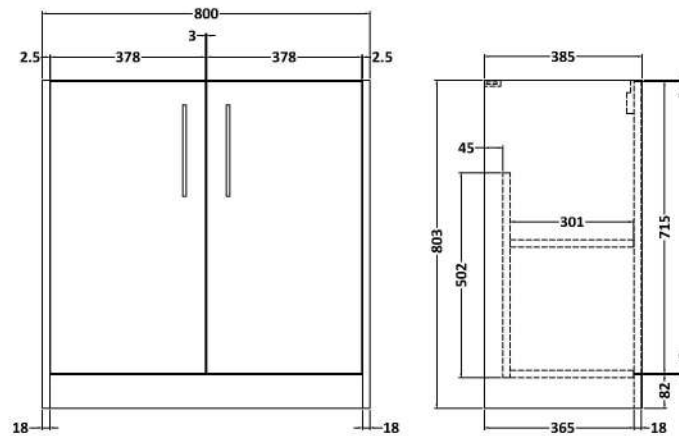

Sales Code: JNU2905A

Description: 800 Fs 2-Door Vanity & Basin 1

Packaging Details

Barcode: 5056678454305

Sales Code: NPF2905

Description: 800 F/S 2-Door Unit (385 Deep)

Product Dimensions

Height (mm):	803
Width (mm):	800
Depth (mm):	385
Nett Weight (kg):	26.5

Packaging Dimensions

Height (mm):	835
Width (mm):	820
Depth (mm):	395
Gross Weight (kg):	27

Packaging Data

Box Colour:	Brown Cardboard Box
Box Qty:	1
Label Size:	50 x 100
Label Colour:	White Label
Label Qty:	2

Sales Code: NVM015

Description: 800 Mid Edged Basin 1 Th

Product Dimensions

Height (mm):	180
Width (mm):	810
Depth (mm):	390
Nett Weight (kg):	15

Packaging Dimensions

Height (mm):	210
Width (mm):	410
Depth (mm):	830
Gross Weight (kg):	15

Packaging Data

Box Colour:	Brown Cardboard Box
Box Qty:	1
Label Size:	100 x 50
Label Colour:	White Label
Label Qty:	2

Outer Box Dimensions (If Applicable)

Height (mm):	
Width (mm):	
Depth (mm):	
Gross Weight (kg):	
Barcode:	5055369043422