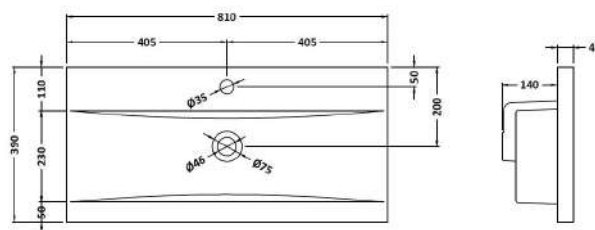

Packaging Dimensions

Height (mm):	835
Width (mm):	820
Depth (mm):	395
Gross Weight (kg):	27

Packaging Data

Box Colour:	Brown Cardboard Box
Box Qty:	1
Label Size:	50 x 100
Label Colour:	White Label
Label Qty:	2

Outer Box Dimensions (If Applicable)

Height (mm):	
Width (mm):	
Depth (mm):	
Gross Weight (kg):	
Barcode:	5056678447598

Product Details

Country of Origin:	China
Fitting Instruction:	No
CE & UKCA:	N/A
FSC Certified Materials:	Yes
Colour:	Indigo Blue
Construction Method:	Cam & Wood Dowel
Construction Type:	Rigid
Cabinet Finish:	MFC Painted Matt
Fascia Finish:	Mdf Painted Matt
Cabinet Thickness (mm):	16
Fascia Thickness (mm):	18
Drawer Included:	No
Drawer Type:	Not Applicable
No of Shelves:	1
Hinge Type:	95 Degree Soft Close
Hinge Included:	Yes, Supplied
Adjustable Legs:	No, Not Required
Fixings Included:	Yes
Handle Style:	Modern
Waste Shroud:	Not Applicable
Handle Included:	Yes, Supplied
Handle Type:	D-Shape

Sales Code: NVM015

Description: 800 Mid Edged Basin 1 Th

Product Dimensions

Height (mm):	180
Width (mm):	810
Depth (mm):	390
Nett Weight (kg):	15

Packaging Dimensions

Height (mm):	210
Width (mm):	410
Depth (mm):	830
Gross Weight (kg):	15

Packaging Data

Box Colour:	Brown Cardboard Box
Box Qty:	1
Label Size:	100 x 50
Label Colour:	White Label
Label Qty:	2

Outer Box Dimensions (If Applicable)

Height (mm):	
Width (mm):	
Depth (mm):	
Gross Weight (kg):	
Barcode:	5055369043422