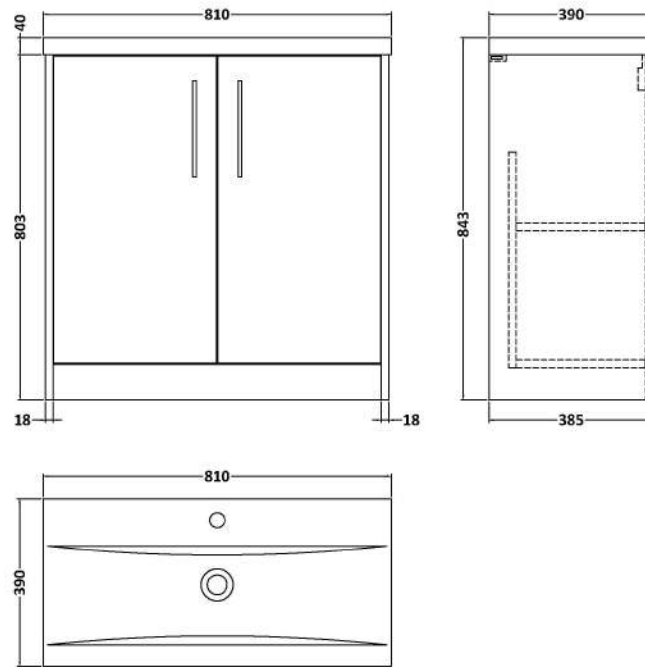

Sales Code: JNU2905A

Description: 800 Fs 2-Door Vanity & Basin 1

Packaging Details

Barcode: 5056678454305

Sales Code: NPF2905

Description: 800 F/S 2-Door Unit (385 Deep)

Product Dimensions

Height (mm):	803
Width (mm):	800
Depth (mm):	385
Nett Weight (kg):	26.5

Packaging Dimensions

Height (mm):	835
Width (mm):	820
Depth (mm):	395
Gross Weight (kg):	27

Packaging Data

Box Colour:	Brown Cardboard Box
Box Qty:	1
Label Size:	50 x 100
Label Colour:	White Label
Label Qty:	2

Outer Box Dimensions (If Applicable)

Height (mm):	
Width (mm):	
Depth (mm):	
Gross Weight (kg):	
Barcode:	5056678447598

Product Details

Country of Origin:	China
Fitting Instruction:	No
CE & UKCA:	N/A
FSC Certified Materials:	Yes
Colour:	Indigo Blue
Construction Method:	Cam & Wood Dowel
Construction Type:	Rigid
Cabinet Finish:	MFC Painted Matt
Fascia Finish:	Mdf Painted Matt
Cabinet Thickness (mm):	16
Fascia Thickness (mm):	18
Drawer Included:	No
Drawer Type:	Not Applicable
No of Shelves:	1
Hinge Type:	95 Degree Soft Close
Hinge Included:	Yes, Supplied
Adjustable Legs:	No, Not Required
Fixings Included:	Yes
Handle Style:	Modern
Waste Shroud:	Not Applicable
Handle Included:	Yes, Supplied
Handle Type:	D-Shape

Sales Code: NVM015

Description: 800 Mid Edged Basin 1 Th

Product Dimensions

Height (mm):	180
Width (mm):	810
Depth (mm):	390
Nett Weight (kg):	15

Packaging Dimensions

Height (mm):	210
Width (mm):	410
Depth (mm):	830
Gross Weight (kg):	15