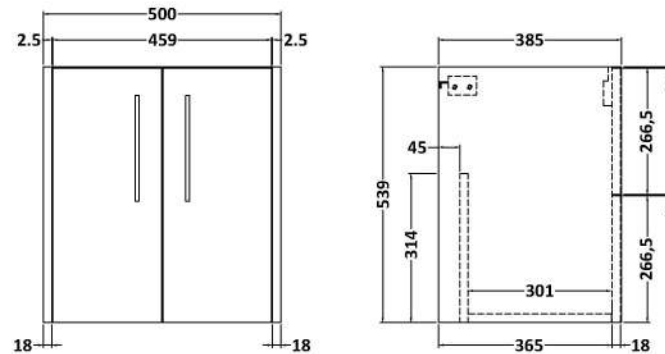

Sales Code: JNU2921A

Description: 500 Wh 2-Door Vanity & Basin 1

Packaging Details

Barcode: 5056678454343

Sales Code: NPF2921

Description: 500 W/H 2-Door Unit (385 Deep)

Product Dimensions

Height (mm):	539
Width (mm):	500
Depth (mm):	385
Nett Weight (kg):	12.5

Packaging Dimensions

Height (mm):	560
Width (mm):	520
Depth (mm):	405
Gross Weight (kg):	13

Packaging Data

Box Colour:	Brown Cardboard Box
Box Qty:	1
Label Size:	50 x 100
Label Colour:	White Label
Label Qty:	2

Sales Code: NVM012

Description: 500 Mid-Edged Basin 1 Th

Product Dimensions

Height (mm):	180
Width (mm):	510
Depth (mm):	390
Nett Weight (kg):	10.54

Packaging Dimensions

Height (mm):	210
Width (mm):	410
Depth (mm):	530
Gross Weight (kg):	10.54

Packaging Data

Box Colour:	Brown Cardboard Box - Printed
Box Qty:	1
Label Size:	100 x 50
Label Colour:	White Label
Label Qty:	2

Outer Box Dimensions (If Applicable)

Height (mm):	
Width (mm):	
Depth (mm):	
Gross Weight (kg):	
Barcode:	5055369043446