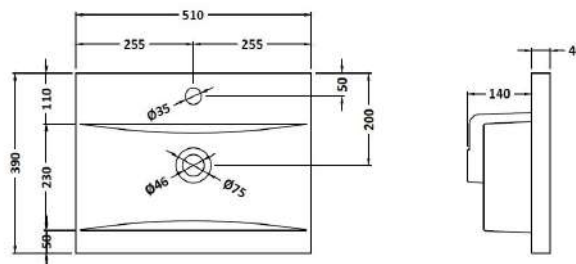

Packaging Dimensions

Height (mm):	560
Width (mm):	520
Depth (mm):	405
Gross Weight (kg):	13

Packaging Data

Box Colour:	Brown Cardboard Box
Box Qty:	1
Label Size:	50 x 100
Label Colour:	White Label
Label Qty:	2

Outer Box Dimensions (If Applicable)

Height (mm):	
Width (mm):	
Depth (mm):	
Gross Weight (kg):	
Barcode:	5056678447604

Product Details

Country of Origin:	China
Fitting Instruction:	No
CE & UKCA:	N/A
FSC Certified Materials:	Yes
Colour:	Indigo Blue
Construction Method:	Cam & Wood Dowel
Construction Type:	Rigid
Cabinet Finish:	MFC Painted Matt
Fascia Finish:	Mdf Painted Matt
Cabinet Thickness (mm):	16
Fascia Thickness (mm):	18
Drawer Included:	No
Drawer Type:	Not Applicable
No of Shelves:	0
Hinge Type:	95 Degree Soft Close
Hinge Included:	Yes, Supplied
Adjustable Legs:	No, Not Required
Fixings Included:	Yes
Handle Style:	Modern
Waste Shroud:	No
Handle Included:	Yes, Supplied
Handle Type:	D-Shape

Sales Code: NVM012

Description: 500 Mid-Edged Basin 1 Th

Product Dimensions

Height (mm):	180
Width (mm):	510
Depth (mm):	390
Nett Weight (kg):	10.54

Packaging Dimensions

Height (mm):	210
Width (mm):	410
Depth (mm):	530
Gross Weight (kg):	10.54

Packaging Data

Box Colour:	Brown Cardboard Box - Printed
Box Qty:	1
Label Size:	100 x 50
Label Colour:	White Label
Label Qty:	2

Outer Box Dimensions (If Applicable)

Height (mm):	
Width (mm):	
Depth (mm):	
Gross Weight (kg):	
Barcode:	5055369043446