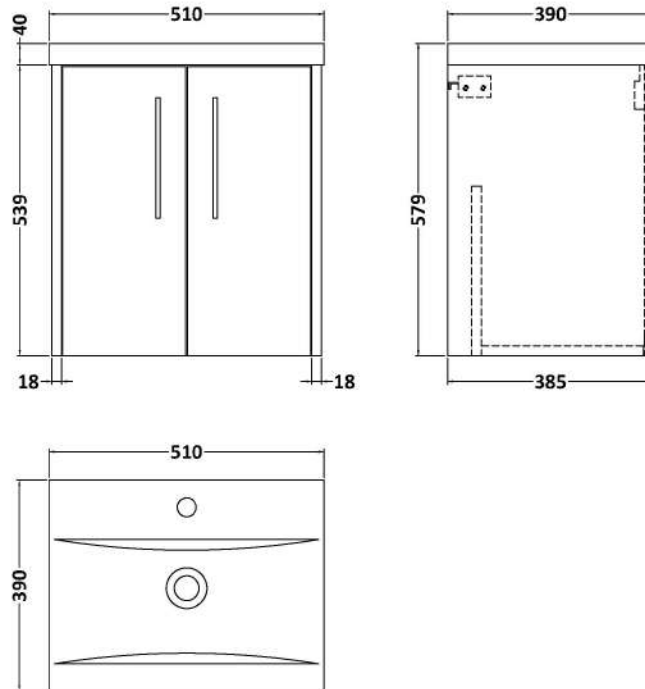

Sales Code: JNU2921A

Description: 500 Wh 2-Door Vanity & Basin 1

Packaging Details

Barcode: 5056678454343

Sales Code: NPF2921

Description: 500 W/H 2-Door Unit (385 Deep)

Product Dimensions

Height (mm):	539
Width (mm):	500
Depth (mm):	385
Nett Weight (kg):	12.5

Packaging Dimensions

Height (mm):	560
Width (mm):	520
Depth (mm):	405
Gross Weight (kg):	13

Packaging Data

Box Colour:	Brown Cardboard Box
Box Qty:	1
Label Size:	50 x 100
Label Colour:	White Label
Label Qty:	2

Outer Box Dimensions (If Applicable)

Height (mm):	
Width (mm):	
Depth (mm):	
Gross Weight (kg):	
Barcode:	5056678447604

Product Details

Country of Origin:	China
Fitting Instruction:	No
CE & UKCA:	N/A
FSC Certified Materials:	Yes
Colour:	Indigo Blue
Construction Method:	Cam & Wood Dowel
Construction Type:	Rigid
Cabinet Finish:	MFC Painted Matt
Fascia Finish:	Mdf Painted Matt
Cabinet Thickness (mm):	16
Fascia Thickness (mm):	18
Drawer Included:	No
Drawer Type:	Not Applicable
No of Shelves:	0
Hinge Type:	95 Degree Soft Close
Hinge Included:	Yes, Supplied
Adjustable Legs:	No, Not Required
Fixings Included:	Yes
Handle Style:	Modern
Waste Shroud:	No
Handle Included:	Yes, Supplied
Handle Type:	D-Shape

Sales Code: NVM012

Description: 500 Mid-Edged Basin 1 Th

Product Dimensions

Height (mm):	180
Width (mm):	510
Depth (mm):	390
Nett Weight (kg):	10.54

Packaging Dimensions

Height (mm):	210
Width (mm):	410
Depth (mm):	530
Gross Weight (kg):	10.54