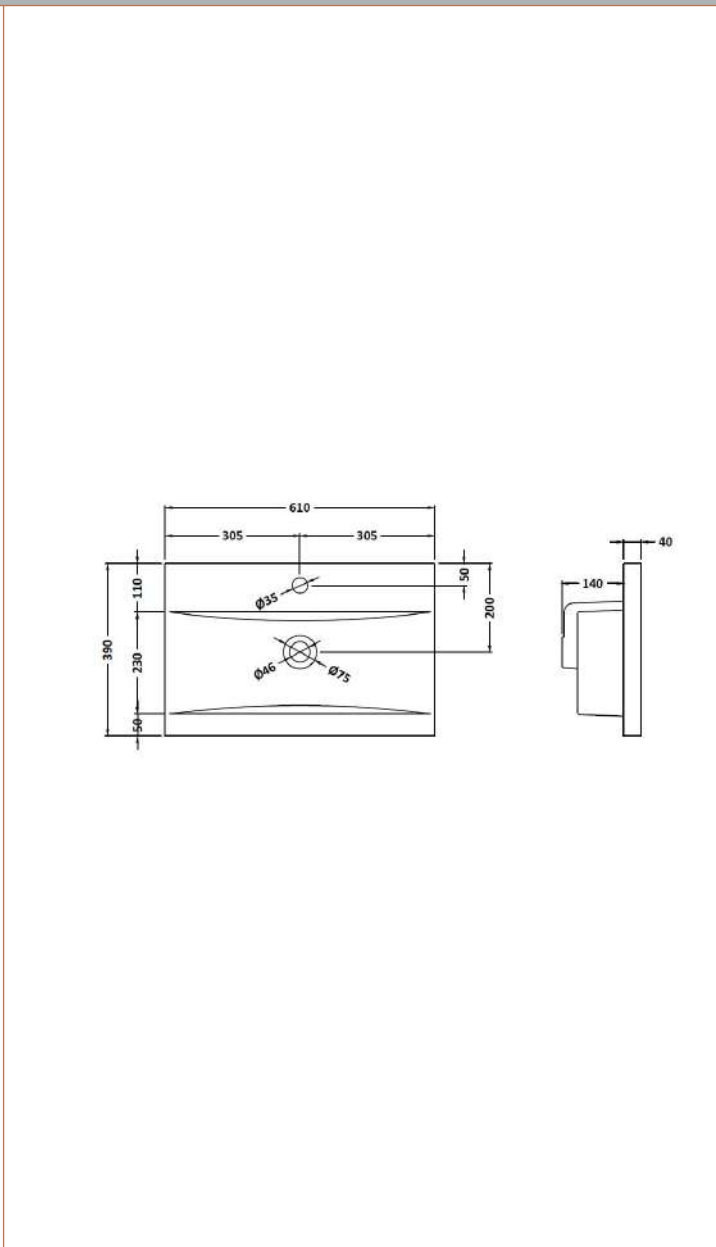

**Packaging Dimensions**

Height (mm):	380
Width (mm):	620
Depth (mm):	405
Gross Weight (kg):	13.5

**Packaging Data**

Box Colour:	Brown Cardboard Box
Box Qty:	1
Label Size:	50 x 100
Label Colour:	White Label
Label Qty:	2

Sales Code: NVM013

Description: 600 Mid-Edged Basin 1 Th

<b>Product Dimensions</b>		
Height (mm):	180	
Width (mm):	610	
Depth (mm):	390	
Nett Weight (kg):	11	
<b>Packaging Dimensions</b>		
Height (mm):	200	
Width (mm):	410	
Depth (mm):	630	
Gross Weight (kg):	11	
<b>Packaging Data</b>		
Box Colour:	Brown Cardboard Box - Printed	
Box Qty:	1	
Label Size:	100 x 50	
Label Colour:	White Label	
Label Qty:	2	
<b>Outer Box Dimensions (If Applicable)</b>		
Height (mm):		
Width (mm):		
Depth (mm):		
Gross Weight (kg):		
Barcode:	5055369043415	
<b>Product Details</b>		
Country of Origin:	China	
Fitting Instruction:	No	
Certification: CE & UKCA:	No	WRAS: N/A WRAS No: N/A
Product Material:	Vitreous China	
Fixing Supplied:	No	
<b>Pans/Bidets:</b> Trap Style: Not Applicable Includes Seat: Not Applicable		
<b>Seats:</b> Seat Type: Not Applicable Material: Not Applicable		
Function: Not Applicable Hinge Type: Not Applicable		
Hinge Material: Not Applicable		
<b>Cisterns:</b> Operating Type: Not Applicable Fittings: Not Applicable		
Lever Type: Not Applicable		
<b>Basins:</b> Tap Hole: One Taphole Chain Stay Hole: No		
Template: Not Required Waste Type Req: Slotted		
Overflow Inc: Yes Overflow Cover: Yes		
Inner Bowl Depth (mm): 125mm		