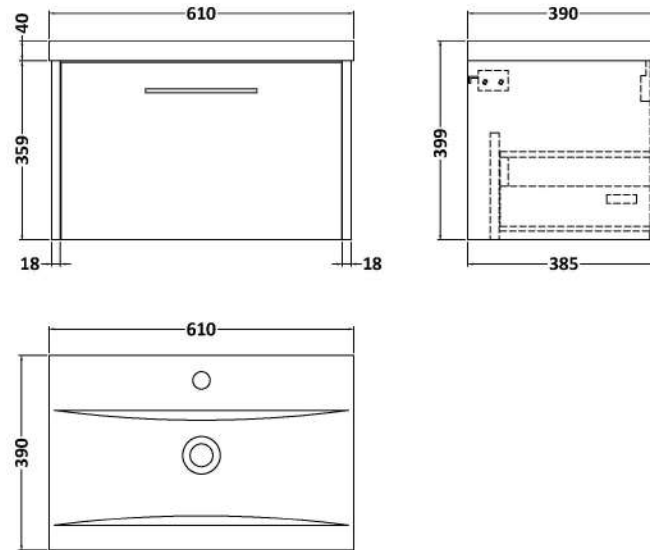

### Packaging Details

Barcode: 5056678454404

**Sales Code:** NPF2922

**Description:** 600 W/H 1-Drawer Unit (385 Deep)

**Product Dimensions**

Height (mm):	359
Width (mm):	600
Depth (mm):	385
Nett Weight (kg):	13

**Packaging Dimensions**

Height (mm):	380
Width (mm):	620
Depth (mm):	405
Gross Weight (kg):	13.5

**Packaging Data**

Box Colour:	Brown Cardboard Box
Box Qty:	1
Label Size:	50 x 100
Label Colour:	White Label
Label Qty:	2

Sales Code: NVM013

Description: 600 Mid-Edged Basin 1 Th

<b>Product Dimensions</b>		
Height (mm):	180	
Width (mm):	610	
Depth (mm):	390	
Nett Weight (kg):	11	
<b>Packaging Dimensions</b>		
Height (mm):	200	
Width (mm):	410	
Depth (mm):	630	
Gross Weight (kg):	11	
<b>Packaging Data</b>		
Box Colour:	Brown Cardboard Box - Printed	
Box Qty:	1	
Label Size:	100 x 50	
Label Colour:	White Label	
Label Qty:	2	
<b>Outer Box Dimensions (If Applicable)</b>		
Height (mm):		
Width (mm):		
Depth (mm):		
Gross Weight (kg):		
Barcode:	5055369043415	
<b>Product Details</b>		
Country of Origin:	China	
Fitting Instruction:	No	
Certification: CE & UKCA:	No	WRAS: N/A WRAS No: N/A
Product Material:	Vitreous China	
Fixing Supplied:	No	
<b>Pans/Bidets:</b> Trap Style: Not Applicable Includes Seat: Not Applicable		
<b>Seats:</b> Seat Type: Not Applicable Material: Not Applicable		
Function: Not Applicable Hinge Type: Not Applicable		
Hinge Material: Not Applicable		
<b>Cisterns:</b> Operating Type: Not Applicable Fittings: Not Applicable		
Lever Type: Not Applicable		
<b>Basins:</b> Tap Hole: One Taphole Chain Stay Hole: No		
Template: Not Required Waste Type Req: Slotted		
Overflow Inc: Yes Overflow Cover: Yes		
Inner Bowl Depth (mm): 125mm		