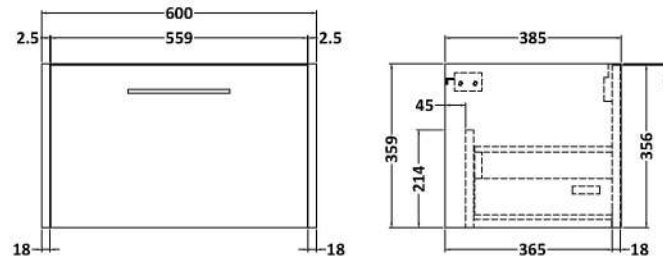

### Packaging Details

Barcode: 5056678454404

**Sales Code:** NPF2922

**Description:** 600 W/H 1-Drawer Unit (385 Deep)

**Product Dimensions**

Height (mm):	359
Width (mm):	600
Depth (mm):	385
Nett Weight (kg):	13

**Packaging Dimensions**

Height (mm):	380
Width (mm):	620
Depth (mm):	405
Gross Weight (kg):	13.5

**Packaging Data**

Box Colour:	Brown Cardboard Box
Box Qty:	1
Label Size:	50 x 100
Label Colour:	White Label
Label Qty:	2

Sales Code: NVM013

Description: 600 Mid-Edged Basin 1 Th

<b>Product Dimensions</b>		
Height (mm):	180	
Width (mm):	610	
Depth (mm):	390	
Nett Weight (kg):	11	
<b>Packaging Dimensions</b>		
Height (mm):	200	
Width (mm):	410	
Depth (mm):	630	
Gross Weight (kg):	11	
<b>Packaging Data</b>		
Box Colour:	Brown Cardboard Box - Printed	
Box Qty:	1	
Label Size:	100 x 50	
Label Colour:	White Label	
Label Qty:	2	
<b>Outer Box Dimensions (If Applicable)</b>		
Height (mm):		
Width (mm):		
Depth (mm):		
Gross Weight (kg):		
Barcode:	5055369043415	
<b>Product Details</b>		
Country of Origin:	China	
Fitting Instruction:	No	
Certification: CE & UKCA:	No	WRAS: N/A WRAS No: N/A
Product Material:	Vitreous China	
Fixing Supplied:	No	
<b>Pans/Bidets:</b> Trap Style: Not Applicable Includes Seat: Not Applicable		
<b>Seats:</b> Seat Type: Not Applicable Material: Not Applicable		
Function: Not Applicable Hinge Type: Not Applicable		
Hinge Material: Not Applicable		
<b>Cisterns:</b> Operating Type: Not Applicable Fittings: Not Applicable		
Lever Type: Not Applicable		
<b>Basins:</b> Tap Hole: One Taphole Chain Stay Hole: No		
Template: Not Required Waste Type Req: Slotted		
Overflow Inc: Yes Overflow Cover: Yes		
Inner Bowl Depth (mm): 125mm		