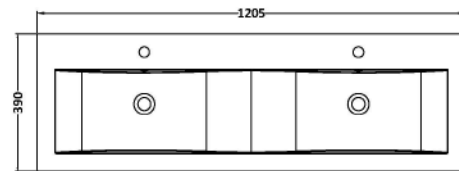

Sales Code: JNU2922F

Description: 1200 Wh 2-Drawer Vanity & Double Basin

Packaging Details

Barcode: 5056678454442

Sales Code: CBM424

Description: Double Ceramic Basin 1208X392

Product Dimensions

Height (mm):	390
Width (mm):	1205
Depth (mm):	175
Nett Weight (kg):	27

Packaging Dimensions

Height (mm):	205
Width (mm):	1270
Depth (mm):	510
Gross Weight (kg):	27

Packaging Data

Box Colour:	Brown Cardboard Box - Printed
Box Qty:	1
Label Size:	100 x 50
Label Colour:	White Label
Label Qty:	2

Outer Box Dimensions (If Applicable)

Height (mm):	
Width (mm):	
Depth (mm):	
Gross Weight (kg):	
Barcode:	5056211875826

Product Details

Country of Origin:	China
Fitting Instruction:	No
Certification: CE & UKCA:	No
WRAS:	N/A
WRAS No:	N/A
Product Material:	Vitreous China
Fixing Supplied:	No

Sales Code: NPF2922

Description: 600 W/H 1-Drawer Unit (385 Deep)

Product Dimensions

Height (mm):	359
Width (mm):	600
Depth (mm):	385
Nett Weight (kg):	13

Packaging Dimensions

Height (mm):	380
Width (mm):	620
Depth (mm):	405
Gross Weight (kg):	13.5