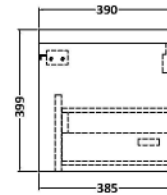

Sales Code: JNU2922F

Description: 1200 Wh 2-Drawer Vanity & Double Basin

Packaging Details

Barcode: 5056678454442

Sales Code: CBM424

Description: Double Ceramic Basin 1208X392

Product Dimensions

Height (mm):	390
Width (mm):	1205
Depth (mm):	175
Nett Weight (kg):	27

Packaging Dimensions

Height (mm):	205
Width (mm):	1270
Depth (mm):	510
Gross Weight (kg):	27

Packaging Data

Box Colour:	Brown Cardboard Box - Printed
Box Qty:	1
Label Size:	100 x 50
Label Colour:	White Label
Label Qty:	2

Outer Box Dimensions (If Applicable)

Height (mm):	
Width (mm):	
Depth (mm):	
Gross Weight (kg):	
Barcode:	5056211875826

Product Details

Country of Origin:	China
Fitting Instruction:	No
Certification: CE & UKCA:	No
WRAS:	N/A
WRAS No:	N/A
Product Material:	Vitreous China
Fixing Supplied:	No

Sales Code: NPF2922

Description: 600 W/H 1-Drawer Unit (385 Deep)

Product Dimensions

Height (mm):	359
Width (mm):	600
Depth (mm):	385
Nett Weight (kg):	13

Packaging Dimensions

Height (mm):	380
Width (mm):	620
Depth (mm):	405
Gross Weight (kg):	13.5