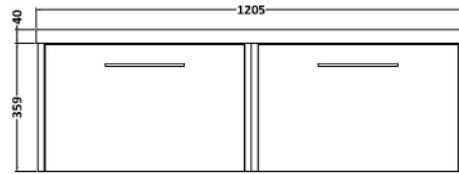

Sales Code: JNU2922F

Description: 1200 Wh 2-Drawer Vanity & Double Basin

Packaging Details

Barcode: 5056678454442

Sales Code: CBM424

Description: Double Ceramic Basin 1208X392

Product Dimensions

Height (mm):	390
Width (mm):	1205
Depth (mm):	175
Nett Weight (kg):	27

Packaging Dimensions

Height (mm):	205
Width (mm):	1270
Depth (mm):	510
Gross Weight (kg):	27

Packaging Data

Box Colour:	Brown Cardboard Box - Printed
Box Qty:	1
Label Size:	100 x 50
Label Colour:	White Label
Label Qty:	2

Outer Box Dimensions (If Applicable)

Height (mm):	
Width (mm):	
Depth (mm):	
Gross Weight (kg):	
Barcode:	5056211875826

Product Details

Country of Origin:	China
Fitting Instruction:	No
Certification: CE & UKCA:	No
WRAS:	N/A
WRAS No:	N/A
Product Material:	Vitreous China
Fixing Supplied:	No

Sales Code: NPF2922

Description: 600 W/H 1-Drawer Unit (385 Deep)

Product Dimensions

Height (mm):	359
Width (mm):	600
Depth (mm):	385
Nett Weight (kg):	13

Packaging Dimensions

Height (mm):	380
Width (mm):	620
Depth (mm):	405
Gross Weight (kg):	13.5