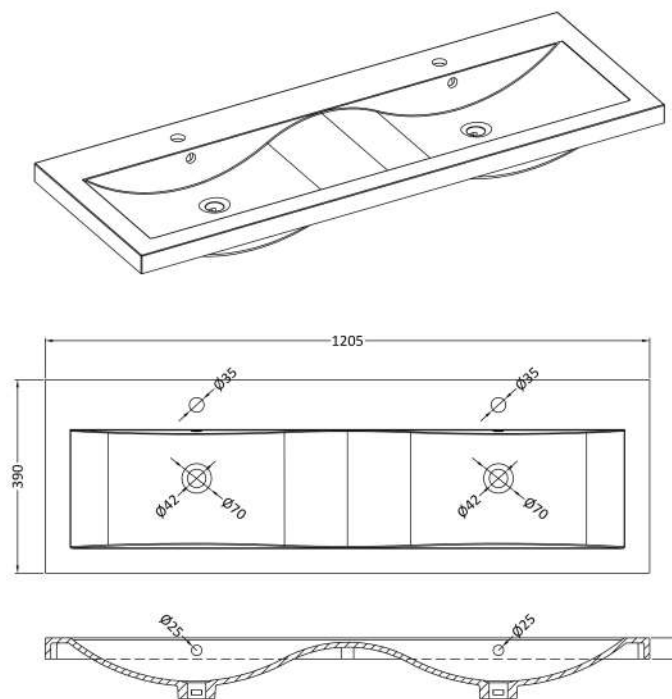

Sales Code: JNU2922F

Description: 1200 Wh 2-Drawer Vanity & Double Basin

Packaging Details

Barcode: 5056678454442

Sales Code: CBM424

Description: Double Ceramic Basin 1208X392

Product Dimensions

Height (mm):	390
Width (mm):	1205
Depth (mm):	175
Nett Weight (kg):	27

Packaging Dimensions

Height (mm):	205
Width (mm):	1270
Depth (mm):	510
Gross Weight (kg):	27

Packaging Data

Box Colour:	Brown Cardboard Box - Printed
Box Qty:	1
Label Size:	100 x 50
Label Colour:	White Label
Label Qty:	2

Outer Box Dimensions (If Applicable)

Height (mm):	
Width (mm):	
Depth (mm):	
Gross Weight (kg):	
Barcode:	5056211875826

Product Details

Country of Origin:	China
Fitting Instruction:	No
Certification: CE & UKCA:	No
WRAS:	N/A
WRAS No:	N/A
Product Material:	Vitreous China
Fixing Supplied:	No

Sales Code: NPF2922

Description: 600 W/H 1-Drawer Unit (385 Deep)

Product Dimensions

Height (mm):	359
Width (mm):	600
Depth (mm):	385
Nett Weight (kg):	13

Packaging Dimensions

Height (mm):	380
Width (mm):	620
Depth (mm):	405
Gross Weight (kg):	13.5