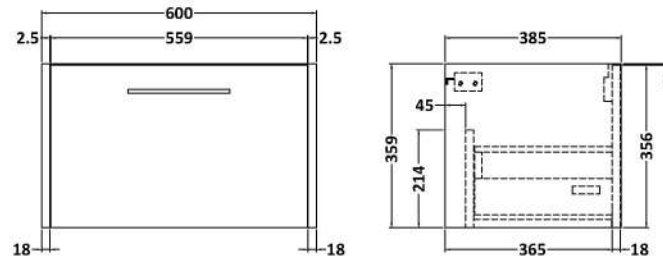

Packaging Dimensions

Height (mm):	205
Width (mm):	1270
Depth (mm):	510
Gross Weight (kg):	27

Packaging Data

Box Colour:	Brown Cardboard Box - Printed
Box Qty:	1
Label Size:	100 x 50
Label Colour:	White Label
Label Qty:	2

Outer Box Dimensions (If Applicable)

Height (mm):	
Width (mm):	
Depth (mm):	
Gross Weight (kg):	
Barcode:	5056211875826

Product Details

Country of Origin:	China
Fitting Instruction:	No
Certification: CE & UKCA:	No
WRAS:	N/A
WRAS No:	N/A
Product Material:	Vitreous China
Fixing Supplied:	No

Sales Code: NPF2922

Description: 600 W/H 1-Drawer Unit (385 Deep)

Product Dimensions

Height (mm):	359
Width (mm):	600
Depth (mm):	385
Nett Weight (kg):	13

Packaging Dimensions

Height (mm):	380
Width (mm):	620
Depth (mm):	405
Gross Weight (kg):	13.5

Packaging Data

Box Colour:	Brown Cardboard Box
Box Qty:	1
Label Size:	50 x 100
Label Colour:	White Label
Label Qty:	2

Outer Box Dimensions (If Applicable)

Height (mm):	
Width (mm):	
Depth (mm):	
Gross Weight (kg):	
Barcode:	5056678447628