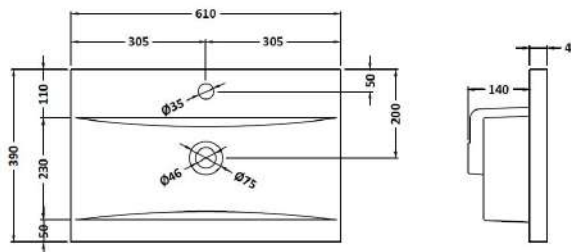

Packaging Dimensions

Height (mm):	560
Width (mm):	620
Depth (mm):	405
Gross Weight (kg):	14.7

Packaging Data

Box Colour:	Brown Cardboard Box
Box Qty:	1
Label Size:	50 x 100
Label Colour:	White Label
Label Qty:	2

Outer Box Dimensions (If Applicable)

Height (mm):	
Width (mm):	
Depth (mm):	
Gross Weight (kg):	
Barcode:	5056678447611

Product Details

Country of Origin:	China
Fitting Instruction:	No
CE & UKCA:	N/A
FSC Certified Materials:	Yes
Colour:	Indigo Blue
Construction Method:	Cam & Wood Dowel
Construction Type:	Rigid
Cabinet Finish:	MFC Painted Matt
Fascia Finish:	Mdf Painted Matt
Cabinet Thickness (mm):	16
Fascia Thickness (mm):	18
Drawer Included:	No
Drawer Type:	Not Applicable
No of Shelves:	0
Hinge Type:	95 Degree Soft Close
Hinge Included:	Yes, Supplied
Adjustable Legs:	No, Not Required
Fixings Included:	Yes
Handle Style:	Modern
Waste Shroud:	No
Handle Included:	Yes, Supplied
Handle Type:	D-Shape

Sales Code: NVM013

Description: 600 Mid-Edged Basin 1 Th

Product Dimensions

Height (mm):	180
Width (mm):	610
Depth (mm):	390
Nett Weight (kg):	11

Packaging Dimensions

Height (mm):	200
Width (mm):	410
Depth (mm):	630
Gross Weight (kg):	11

Packaging Data

Box Colour:	Brown Cardboard Box - Printed
Box Qty:	1
Label Size:	100 x 50
Label Colour:	White Label
Label Qty:	2

Outer Box Dimensions (If Applicable)

Height (mm):	
Width (mm):	
Depth (mm):	
Gross Weight (kg):	
Barcode:	5055369043415