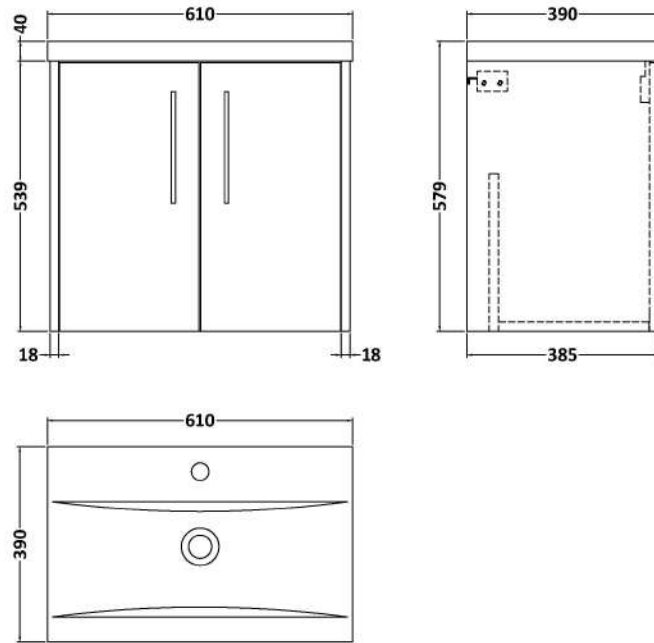

Sales Code: JNU2923A

Description: 600 Wh 2-Door Vanity & Basin 1

Packaging Details

Barcode: 5056678454510

Sales Code: NPF2923

Description: 600 W/H 2-Door Unit (385 Deep)

Product Dimensions

Height (mm):	539
Width (mm):	600
Depth (mm):	385
Nett Weight (kg):	14.2

Packaging Dimensions

Height (mm):	560
Width (mm):	620
Depth (mm):	405
Gross Weight (kg):	14.7

Packaging Data

Box Colour:	Brown Cardboard Box
Box Qty:	1
Label Size:	50 x 100
Label Colour:	White Label
Label Qty:	2

Outer Box Dimensions (If Applicable)

Height (mm):	
Width (mm):	
Depth (mm):	
Gross Weight (kg):	
Barcode:	5056678447611

Product Details

Country of Origin:	China
Fitting Instruction:	No
CE & UKCA:	N/A
FSC Certified Materials:	Yes
Colour:	Indigo Blue
Construction Method:	Cam & Wood Dowel
Construction Type:	Rigid
Cabinet Finish:	MFC Painted Matt
Fascia Finish:	Mdf Painted Matt
Cabinet Thickness (mm):	16
Fascia Thickness (mm):	18
Drawer Included:	No
Drawer Type:	Not Applicable
No of Shelves:	0
Hinge Type:	95 Degree Soft Close
Hinge Included:	Yes, Supplied
Adjustable Legs:	No, Not Required
Fixings Included:	Yes
Handle Style:	Modern
Waste Shroud:	No
Handle Included:	Yes, Supplied
Handle Type:	D-Shape

Sales Code: NVM013

Description: 600 Mid-Edged Basin 1 Th

Product Dimensions

Height (mm):	180
Width (mm):	610
Depth (mm):	390
Nett Weight (kg):	11

Packaging Dimensions

Height (mm):	200
Width (mm):	410
Depth (mm):	630
Gross Weight (kg):	11