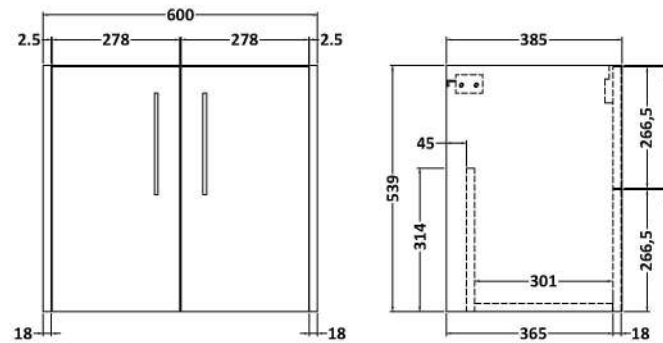

Sales Code: JNU2923A

Description: 600 Wh 2-Door Vanity & Basin 1

Packaging Details

Barcode: 5056678454510

Sales Code: NPF2923

Description: 600 W/H 2-Door Unit (385 Deep)

Product Dimensions

Height (mm):	539
Width (mm):	600
Depth (mm):	385
Nett Weight (kg):	14.2

Packaging Dimensions

Height (mm):	560
Width (mm):	620
Depth (mm):	405
Gross Weight (kg):	14.7

Packaging Data

Box Colour:	Brown Cardboard Box
Box Qty:	1
Label Size:	50 x 100
Label Colour:	White Label
Label Qty:	2

Sales Code: NVM013

Description: 600 Mid-Edged Basin 1 Th

Product Dimensions

Height (mm):	180
Width (mm):	610
Depth (mm):	390
Nett Weight (kg):	11

Packaging Dimensions

Height (mm):	200
Width (mm):	410
Depth (mm):	630
Gross Weight (kg):	11

Packaging Data

Box Colour:	Brown Cardboard Box - Printed
Box Qty:	1
Label Size:	100 x 50
Label Colour:	White Label
Label Qty:	2

Outer Box Dimensions (If Applicable)

Height (mm):	
Width (mm):	
Depth (mm):	
Gross Weight (kg):	
Barcode:	5055369043415