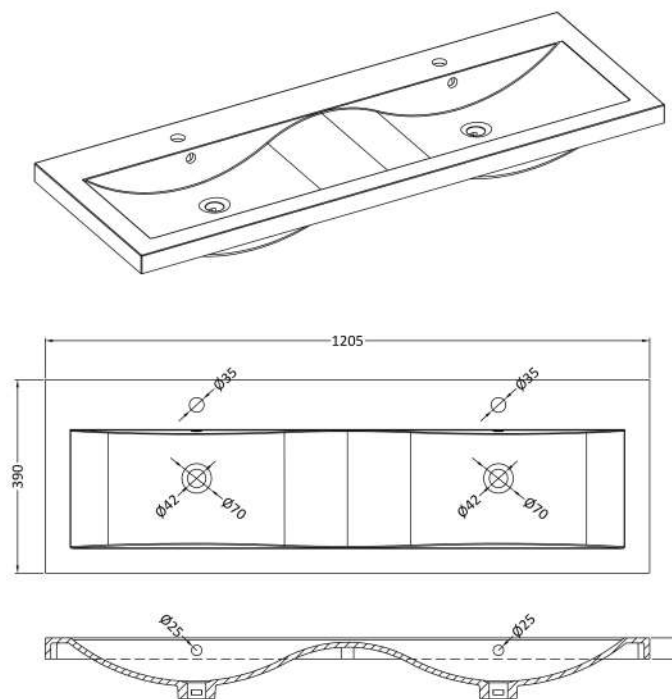

Sales Code: JNU2923F

Description: 1200 Wh 4-Door Vanity & Double Basin

Packaging Details

Barcode: 5056678454558

Sales Code: CBM424

Description: Double Ceramic Basin 1208X392

Product Dimensions

Height (mm):	390
Width (mm):	1205
Depth (mm):	175
Nett Weight (kg):	27

Packaging Dimensions

Height (mm):	205
Width (mm):	1270
Depth (mm):	510
Gross Weight (kg):	27

Packaging Data

Box Colour:	Brown Cardboard Box - Printed
Box Qty:	1
Label Size:	100 x 50
Label Colour:	White Label
Label Qty:	2

Outer Box Dimensions (If Applicable)

Height (mm):	
Width (mm):	
Depth (mm):	
Gross Weight (kg):	
Barcode:	5056211875826

Product Details

Country of Origin:	China
Fitting Instruction:	No
Certification: CE & UKCA:	No
WRAS:	N/A
WRAS No:	N/A
Product Material:	Vitreous China
Fixing Supplied:	No

Sales Code: NPF2923

Description: 600 W/H 2-Door Unit (385 Deep)

Product Dimensions

Height (mm):	539
Width (mm):	600
Depth (mm):	385
Nett Weight (kg):	14.2

Packaging Dimensions

Height (mm):	560
Width (mm):	620
Depth (mm):	405
Gross Weight (kg):	14.7