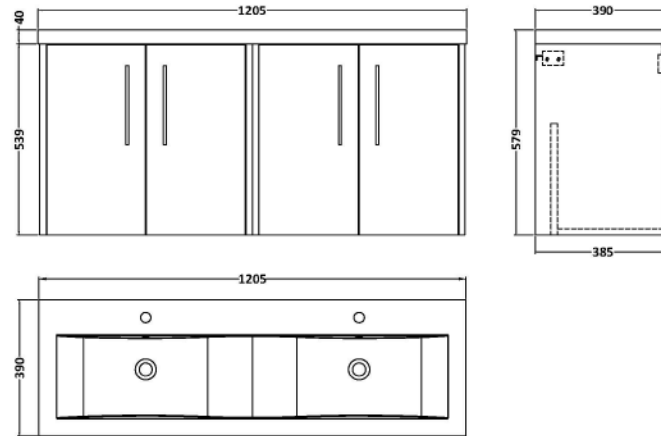

Sales Code: JNU2923F

Description: 1200 Wh 4-Door Vanity & Double Basin

Packaging Details

Barcode: 5056678454558

Sales Code: CBM424

Description: Double Ceramic Basin 1208X392

Product Dimensions

Height (mm):	390
Width (mm):	1205
Depth (mm):	175
Nett Weight (kg):	27

Packaging Dimensions

Height (mm):	205
Width (mm):	1270
Depth (mm):	510
Gross Weight (kg):	27

Packaging Data

Box Colour:	Brown Cardboard Box - Printed
Box Qty:	1
Label Size:	100 x 50
Label Colour:	White Label
Label Qty:	2

Outer Box Dimensions (If Applicable)

Height (mm):	
Width (mm):	
Depth (mm):	
Gross Weight (kg):	
Barcode:	5056211875826

Product Details

Country of Origin:	China
Fitting Instruction:	No
Certification: CE & UKCA:	No
WRAS:	N/A
WRAS No:	N/A
Product Material:	Vitreous China
Fixing Supplied:	No

Sales Code: NPF2923

Description: 600 W/H 2-Door Unit (385 Deep)

Product Dimensions

Height (mm):	539
Width (mm):	600
Depth (mm):	385
Nett Weight (kg):	14.2

Packaging Dimensions

Height (mm):	560
Width (mm):	620
Depth (mm):	405
Gross Weight (kg):	14.7