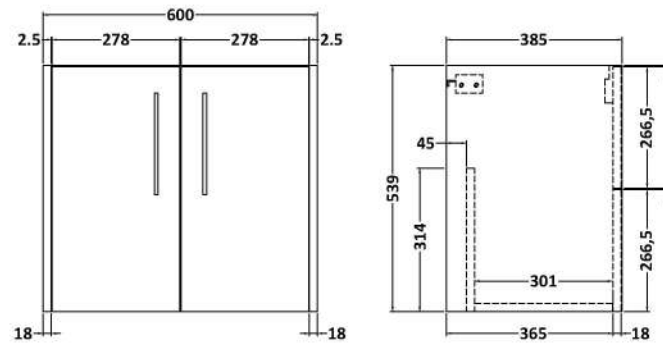

Sales Code: JNU2923F

Description: 1200 Wh 4-Door Vanity & Double Basin

Packaging Details

Barcode: 5056678454558

Sales Code: CBM424

Description: Double Ceramic Basin 1208X392

Product Dimensions

Height (mm):	390
Width (mm):	1205
Depth (mm):	175
Nett Weight (kg):	27

Packaging Dimensions

Height (mm):	205
Width (mm):	1270
Depth (mm):	510
Gross Weight (kg):	27

Packaging Data

Box Colour:	Brown Cardboard Box - Printed
Box Qty:	1
Label Size:	100 x 50
Label Colour:	White Label
Label Qty:	2

Outer Box Dimensions (If Applicable)

Height (mm):	
Width (mm):	
Depth (mm):	
Gross Weight (kg):	
Barcode:	5056211875826

Product Details

Country of Origin:	China
Fitting Instruction:	No
Certification: CE & UKCA:	No
WRAS:	N/A
WRAS No:	N/A
Product Material:	Vitreous China
Fixing Supplied:	No

Sales Code: NPF2923

Description: 600 W/H 2-Door Unit (385 Deep)

Product Dimensions

Height (mm):	539
Width (mm):	600
Depth (mm):	385
Nett Weight (kg):	14.2

Packaging Dimensions

Height (mm):	560
Width (mm):	620
Depth (mm):	405
Gross Weight (kg):	14.7