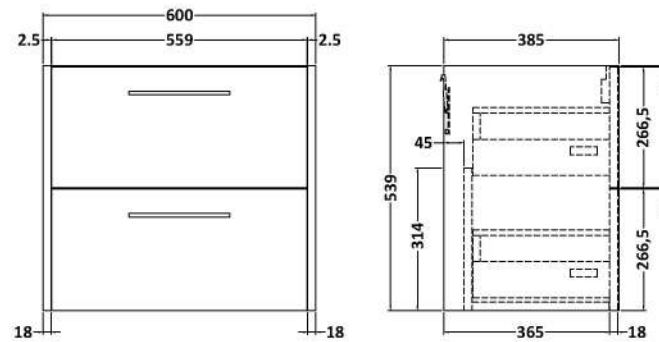

Sales Code: JNU2924A

Description: 600 Wh 2-Drawer Vanity & Basin 1

Packaging Details

Barcode: 5056678454626

Sales Code: NPF2924

Description: 600 W/H 2-Drawer Unit (385 Deep)

Product Dimensions

Height (mm):	539
Width (mm):	600
Depth (mm):	385
Nett Weight (kg):	22.5

Packaging Dimensions

Height (mm):	560
Width (mm):	620
Depth (mm):	405
Gross Weight (kg):	23

Packaging Data

Box Colour:	Brown Cardboard Box
Box Qty:	1
Label Size:	50 x 100
Label Colour:	White Label
Label Qty:	2

Sales Code: NVM013

Description: 600 Mid-Edged Basin 1 Th

Product Dimensions

Height (mm):	180
Width (mm):	610
Depth (mm):	390
Nett Weight (kg):	11

Packaging Dimensions

Height (mm):	200
Width (mm):	410
Depth (mm):	630
Gross Weight (kg):	11

Packaging Data

Box Colour:	Brown Cardboard Box - Printed
Box Qty:	1
Label Size:	100 x 50
Label Colour:	White Label
Label Qty:	2

Outer Box Dimensions (If Applicable)

Height (mm):	
Width (mm):	
Depth (mm):	
Gross Weight (kg):	
Barcode:	5055369043415