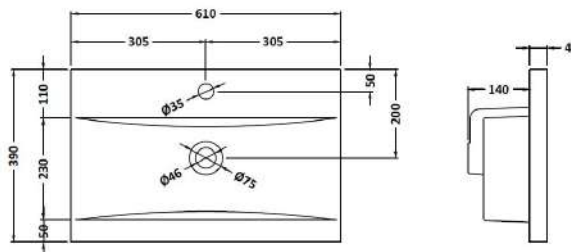

Packaging Dimensions

Height (mm):	560
Width (mm):	620
Depth (mm):	405
Gross Weight (kg):	23

Packaging Data

Box Colour:	Brown Cardboard Box
Box Qty:	1
Label Size:	50 x 100
Label Colour:	White Label
Label Qty:	2

Outer Box Dimensions (If Applicable)

Height (mm):	
Width (mm):	
Depth (mm):	
Gross Weight (kg):	
Barcode:	5056678447642

Product Details

Country of Origin:	China
Fitting Instruction:	No
CE & UKCA:	N/A
FSC Certified Materials:	Yes
Colour:	Indigo Blue
Construction Method:	Cam & Wood Dowel
Construction Type:	Rigid
Cabinet Finish:	MFC Painted Matt
Fascia Finish:	Mdf Painted Matt
Cabinet Thickness (mm):	16
Fascia Thickness (mm):	18
Drawer Included:	Yes
Drawer Type:	80mm High Metal S/C Inc Galler
No of Shelves:	0
Hinge Type:	Not Applicable
Hinge Included:	No
Adjustable Legs:	No, Not Required
Fixings Included:	Yes
Handle Style:	Modern
Waste Shroud:	Yes
Handle Included:	Yes, Supplied
Handle Type:	D-Shape

Sales Code: NVM013

Description: 600 Mid-Edged Basin 1 Th

Product Dimensions

Height (mm):	180
Width (mm):	610
Depth (mm):	390
Nett Weight (kg):	11

Packaging Dimensions

Height (mm):	200
Width (mm):	410
Depth (mm):	630
Gross Weight (kg):	11

Packaging Data

Box Colour:	Brown Cardboard Box - Printed
Box Qty:	1
Label Size:	100 x 50
Label Colour:	White Label
Label Qty:	2

Outer Box Dimensions (If Applicable)

Height (mm):	
Width (mm):	
Depth (mm):	
Gross Weight (kg):	
Barcode:	5055369043415