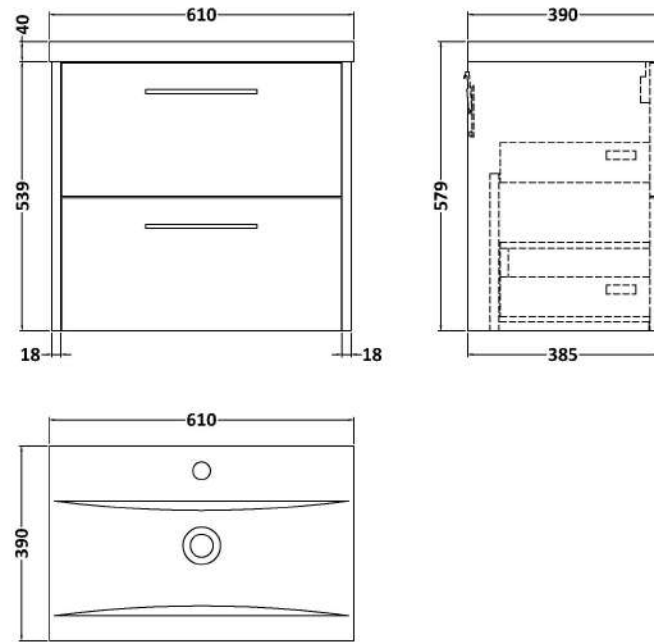

Sales Code: JNU2924A

Description: 600 Wh 2-Drawer Vanity & Basin 1

Packaging Details

Barcode: 5056678454626

Sales Code: NPF2924

Description: 600 W/H 2-Drawer Unit (385 Deep)

Product Dimensions

Height (mm):	539
Width (mm):	600
Depth (mm):	385
Nett Weight (kg):	22.5

Packaging Dimensions

Height (mm):	560
Width (mm):	620
Depth (mm):	405
Gross Weight (kg):	23

Packaging Data

Box Colour:	Brown Cardboard Box
Box Qty:	1
Label Size:	50 x 100
Label Colour:	White Label
Label Qty:	2

Outer Box Dimensions (If Applicable)

Height (mm):	
Width (mm):	
Depth (mm):	
Gross Weight (kg):	
Barcode:	5056678447642

Product Details

Country of Origin:	China
Fitting Instruction:	No
CE & UKCA:	N/A
FSC Certified Materials:	Yes
Colour:	Indigo Blue
Construction Method:	Cam & Wood Dowel
Construction Type:	Rigid
Cabinet Finish:	MFC Painted Matt
Fascia Finish:	Mdf Painted Matt
Cabinet Thickness (mm):	16
Fascia Thickness (mm):	18
Drawer Included:	Yes
Drawer Type:	80mm High Metal S/C Inc Galler
No of Shelves:	0
Hinge Type:	Not Applicable
Hinge Included:	No
Adjustable Legs:	No, Not Required
Fixings Included:	Yes
Handle Style:	Modern
Waste Shroud:	Yes
Handle Included:	Yes, Supplied
Handle Type:	D-Shape

Sales Code: NVM013

Description: 600 Mid-Edged Basin 1 Th

Product Dimensions

Height (mm):	180
Width (mm):	610
Depth (mm):	390
Nett Weight (kg):	11

Packaging Dimensions

Height (mm):	200
Width (mm):	410
Depth (mm):	630
Gross Weight (kg):	11