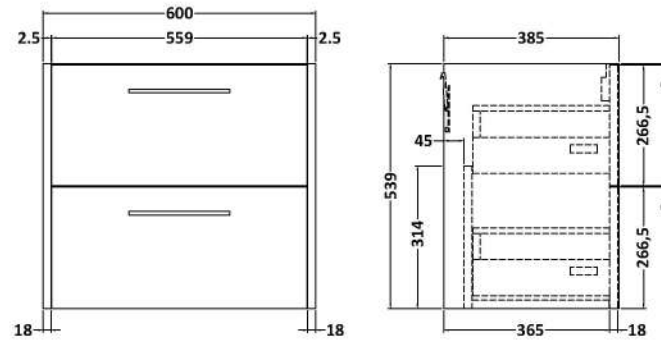

Packaging Dimensions

Height (mm):	205
Width (mm):	1270
Depth (mm):	510
Gross Weight (kg):	27

Packaging Data

Box Colour:	Brown Cardboard Box - Printed
Box Qty:	1
Label Size:	100 x 50
Label Colour:	White Label
Label Qty:	2

Outer Box Dimensions (If Applicable)

Height (mm):	
Width (mm):	
Depth (mm):	
Gross Weight (kg):	
Barcode:	5056211875826

Product Details

Country of Origin:	China
Fitting Instruction:	No
Certification: CE & UKCA:	No
WRAS:	N/A
WRAS No:	N/A
Product Material:	Vitreous China
Fixing Supplied:	No

Sales Code: NPF2924

Description: 600 W/H 2-Drawer Unit (385 Deep)

Product Dimensions

Height (mm):	539
Width (mm):	600
Depth (mm):	385
Nett Weight (kg):	22.5

Packaging Dimensions

Height (mm):	560
Width (mm):	620
Depth (mm):	405
Gross Weight (kg):	23

Packaging Data

Box Colour:	Brown Cardboard Box
Box Qty:	1
Label Size:	50 x 100
Label Colour:	White Label
Label Qty:	2

Outer Box Dimensions (If Applicable)

Height (mm):	
Width (mm):	
Depth (mm):	
Gross Weight (kg):	
Barcode:	5056678447642