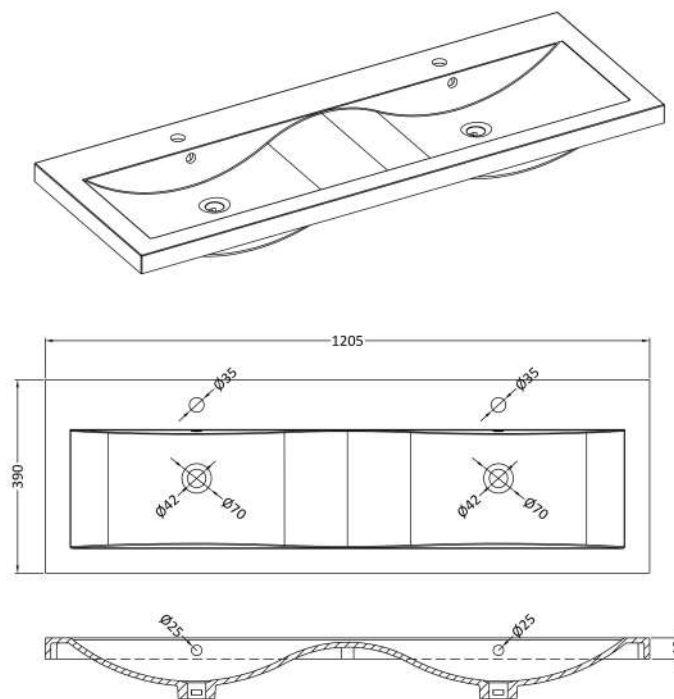

Sales Code: JNU2924F

Description: 1200 Wh 4-Drawer Vanity & Double Basin

Packaging Details

Barcode: 5056678454664

Sales Code: CBM424

Description: Double Ceramic Basin 1208X392

Product Dimensions

Height (mm):	390
Width (mm):	1205
Depth (mm):	175
Nett Weight (kg):	27

Packaging Dimensions

Height (mm):	205
Width (mm):	1270
Depth (mm):	510
Gross Weight (kg):	27

Packaging Data

Box Colour:	Brown Cardboard Box - Printed
Box Qty:	1
Label Size:	100 x 50
Label Colour:	White Label
Label Qty:	2

Outer Box Dimensions (If Applicable)

Height (mm):	
Width (mm):	
Depth (mm):	
Gross Weight (kg):	
Barcode:	5056211875826

Product Details

Country of Origin:	China
Fitting Instruction:	No
Certification: CE & UKCA:	No
WRAS:	N/A
WRAS No:	N/A
Product Material:	Vitreous China
Fixing Supplied:	No

Sales Code: NPF2924

Description: 600 W/H 2-Drawer Unit (385 Deep)

Product Dimensions

Height (mm):	539
Width (mm):	600
Depth (mm):	385
Nett Weight (kg):	22.5

Packaging Dimensions

Height (mm):	560
Width (mm):	620
Depth (mm):	405
Gross Weight (kg):	23