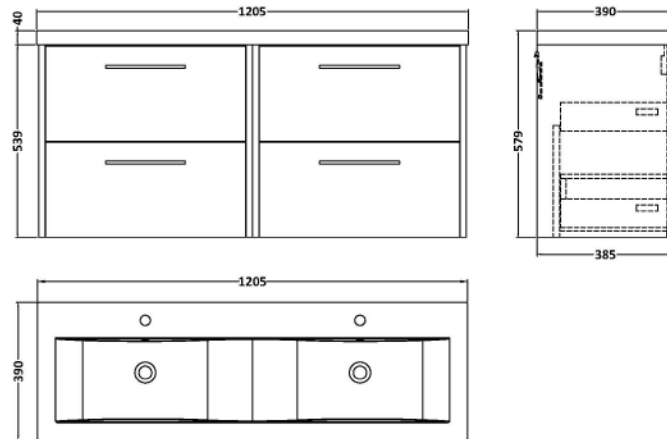

Sales Code: JNU2924F

Description: 1200 Wh 4-Drawer Vanity & Double Basin

Packaging Details

Barcode: 5056678454664

Sales Code: CBM424

Description: Double Ceramic Basin 1208X392

Product Dimensions

Height (mm):	390
Width (mm):	1205
Depth (mm):	175
Nett Weight (kg):	27

Packaging Dimensions

Height (mm):	205
Width (mm):	1270
Depth (mm):	510
Gross Weight (kg):	27

Packaging Data

Box Colour:	Brown Cardboard Box - Printed
Box Qty:	1
Label Size:	100 x 50
Label Colour:	White Label
Label Qty:	2

Outer Box Dimensions (If Applicable)

Height (mm):	
Width (mm):	
Depth (mm):	
Gross Weight (kg):	
Barcode:	5056211875826

Product Details

Country of Origin:	China
Fitting Instruction:	No
Certification: CE & UKCA:	No
WRAS:	N/A
WRAS No:	N/A
Product Material:	Vitreous China
Fixing Supplied:	No

Sales Code: NPF2924

Description: 600 W/H 2-Drawer Unit (385 Deep)

Product Dimensions

Height (mm):	539
Width (mm):	600
Depth (mm):	385
Nett Weight (kg):	22.5

Packaging Dimensions

Height (mm):	560
Width (mm):	620
Depth (mm):	405
Gross Weight (kg):	23