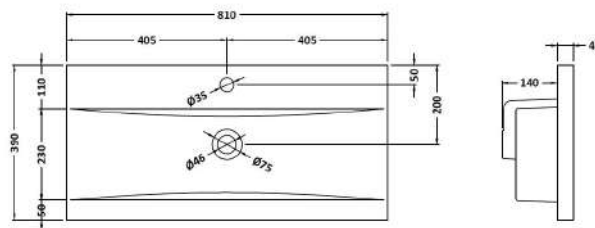

Packaging Dimensions

Height (mm):	380
Width (mm):	820
Depth (mm):	405
Gross Weight (kg):	18

Packaging Data

Box Colour:	Brown Cardboard Box
Box Qty:	1
Label Size:	50 x 100
Label Colour:	White Label
Label Qty:	2

Outer Box Dimensions (If Applicable)

Height (mm):	
Width (mm):	
Depth (mm):	
Gross Weight (kg):	
Barcode:	5056678447635

Product Details

Country of Origin:	China
Fitting Instruction:	No
CE & UKCA:	N/A
FSC Certified Materials:	Yes
Colour:	Indigo Blue
Construction Method:	Cam & Wood Dowel
Construction Type:	Rigid
Cabinet Finish:	MFC Painted Matt
Fascia Finish:	Mdf Painted Matt
Cabinet Thickness (mm):	16
Fascia Thickness (mm):	18
Drawer Included:	Yes
Drawer Type:	80mm High Metal S/C Inc Galler
No of Shelves:	0
Hinge Type:	Not Applicable
Hinge Included:	No
Adjustable Legs:	No, Not Required
Fixings Included:	Yes
Handle Style:	Modern
Waste Shroud:	Yes
Handle Included:	Yes, Supplied
Handle Type:	D-Shape

Sales Code: NVM015

Description: 800 Mid Edged Basin 1 Th

Product Dimensions

Height (mm):	180
Width (mm):	810
Depth (mm):	390
Nett Weight (kg):	15

Packaging Dimensions

Height (mm):	210
Width (mm):	410
Depth (mm):	830
Gross Weight (kg):	15

Packaging Data

Box Colour:	Brown Cardboard Box
Box Qty:	1
Label Size:	100 x 50
Label Colour:	White Label
Label Qty:	2

Outer Box Dimensions (If Applicable)

Height (mm):	
Width (mm):	
Depth (mm):	
Gross Weight (kg):	
Barcode:	5055369043422