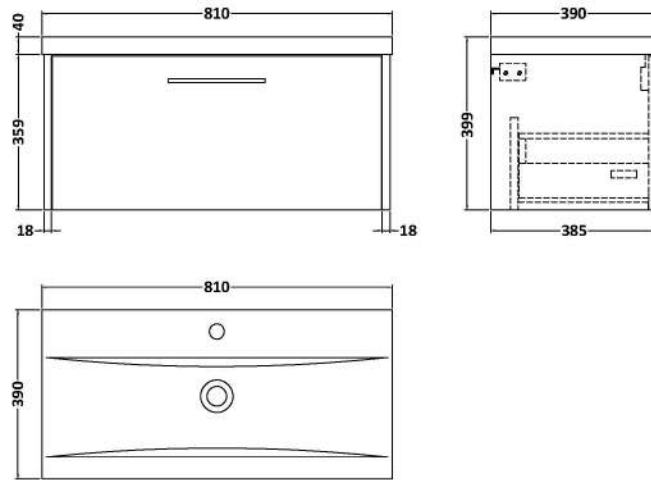

Sales Code: JNU2925A

Description: 800 Wh Single Drawer Vanity & Basin 1

Packaging Details

Barcode: 5056678454732

Sales Code: NPF2925

Description: 800 W/H 1-Drawer Unit (385 Deep)

Product Dimensions

Height (mm):	359
Width (mm):	800
Depth (mm):	385
Nett Weight (kg):	17.5

Packaging Dimensions

Height (mm):	380
Width (mm):	820
Depth (mm):	405
Gross Weight (kg):	18

Packaging Data

Box Colour:	Brown Cardboard Box
Box Qty:	1
Label Size:	50 x 100
Label Colour:	White Label
Label Qty:	2

Outer Box Dimensions (If Applicable)

Height (mm):	
Width (mm):	
Depth (mm):	
Gross Weight (kg):	
Barcode:	5056678447635

Product Details

Country of Origin:	China
Fitting Instruction:	No
CE & UKCA:	N/A
FSC Certified Materials:	Yes
Colour:	Indigo Blue
Construction Method:	Cam & Wood Dowel
Construction Type:	Rigid
Cabinet Finish:	MFC Painted Matt
Fascia Finish:	Mdf Painted Matt
Cabinet Thickness (mm):	16
Fascia Thickness (mm):	18
Drawer Included:	Yes
Drawer Type:	80mm High Metal S/C Inc Galler
No of Shelves:	0
Hinge Type:	Not Applicable
Hinge Included:	No
Adjustable Legs:	No, Not Required
Fixings Included:	Yes
Handle Style:	Modern
Waste Shroud:	Yes
Handle Included:	Yes, Supplied
Handle Type:	D-Shape

Sales Code: NVM015

Description: 800 Mid Edged Basin 1 Th

Product Dimensions

Height (mm):	180
Width (mm):	810
Depth (mm):	390
Nett Weight (kg):	15

Packaging Dimensions

Height (mm):	210
Width (mm):	410
Depth (mm):	830
Gross Weight (kg):	15