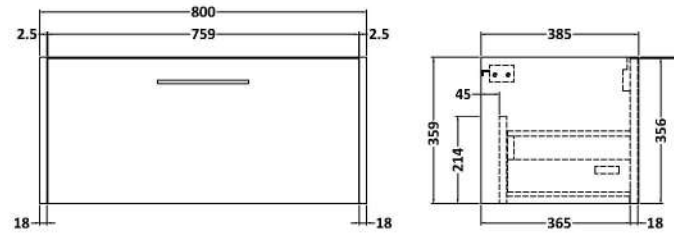

Sales Code: JNU2925A

Description: 800 Wh Single Drawer Vanity & Basin 1

Packaging Details

Barcode: 5056678454732

Sales Code: NPF2925

Description: 800 W/H 1-Drawer Unit (385 Deep)

Product Dimensions

Height (mm):	359
Width (mm):	800
Depth (mm):	385
Nett Weight (kg):	17.5

Packaging Dimensions

Height (mm):	380
Width (mm):	820
Depth (mm):	405
Gross Weight (kg):	18

Packaging Data

Box Colour:	Brown Cardboard Box
Box Qty:	1
Label Size:	50 x 100
Label Colour:	White Label
Label Qty:	2

Sales Code: NVM015

Description: 800 Mid Edged Basin 1 Th

Product Dimensions

Height (mm):	180
Width (mm):	810
Depth (mm):	390
Nett Weight (kg):	15

Packaging Dimensions

Height (mm):	210
Width (mm):	410
Depth (mm):	830
Gross Weight (kg):	15

Packaging Data

Box Colour:	Brown Cardboard Box
Box Qty:	1
Label Size:	100 x 50
Label Colour:	White Label
Label Qty:	2

Outer Box Dimensions (If Applicable)

Height (mm):	
Width (mm):	
Depth (mm):	
Gross Weight (kg):	
Barcode:	5055369043422