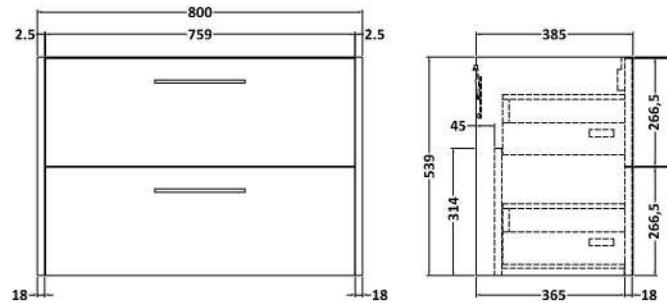

### Product Dimensions

Height (mm):	539
Width (mm):	800
Depth (mm):	385
Nett Weight (kg):	24.5

### Packaging Dimensions

Height (mm):	560
Width (mm):	820
Depth (mm):	405
Gross Weight (kg):	25

### Outer Box Dimensions (If Applicable)

Height (mm):	
Width (mm):	
Depth (mm):	
Gross Weight (kg):	
Barcode:	5056678447659

**Sales Code:** NVM015

**Description:** 800 Mid Edged Basin 1 Th

**Product Dimensions**

Height (mm):	180
Width (mm):	810
Depth (mm):	390
Nett Weight (kg):	15

**Packaging Dimensions**

Height (mm):	210
Width (mm):	410
Depth (mm):	830
Gross Weight (kg):	15