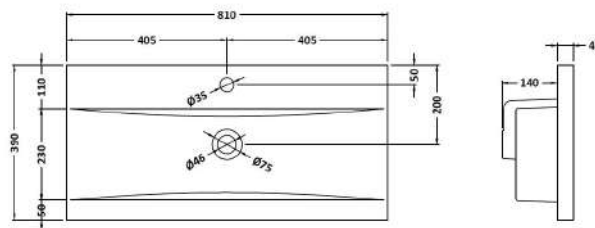

### Product Dimensions

Height (mm):	539
Width (mm):	800
Depth (mm):	385
Nett Weight (kg):	24.5

### Packaging Dimensions

Height (mm):	560
Width (mm):	820
Depth (mm):	405
Gross Weight (kg):	25

### Outer Box Dimensions (If Applicable)

Height (mm):	
Width (mm):	
Depth (mm):	
Gross Weight (kg):	
Barcode:	5056678447659

**Sales Code:** NVM015

**Description:** 800 Mid Edged Basin 1 Th

**Product Dimensions**

Height (mm):	180
Width (mm):	810
Depth (mm):	390
Nett Weight (kg):	15

**Packaging Dimensions**

Height (mm):	210
Width (mm):	410
Depth (mm):	830
Gross Weight (kg):	15