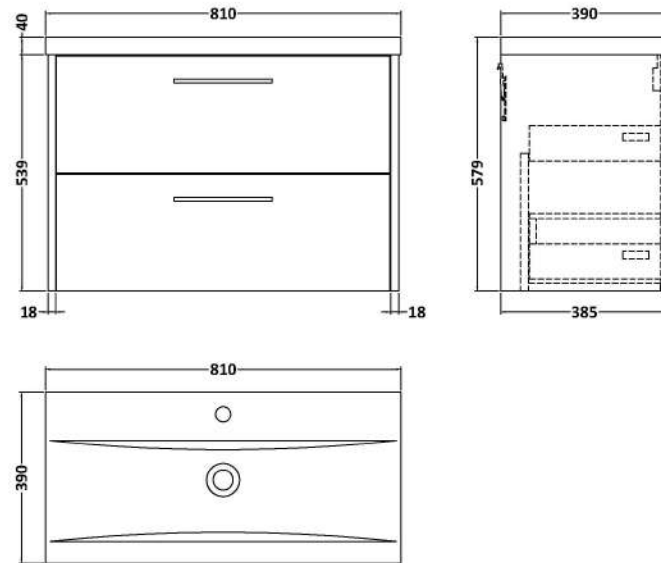

Sales Code: JNU2926A

Description: 800 Wh 2-Drawer Vanity & Basin 1

Packaging Details

Barcode: 5056678454817