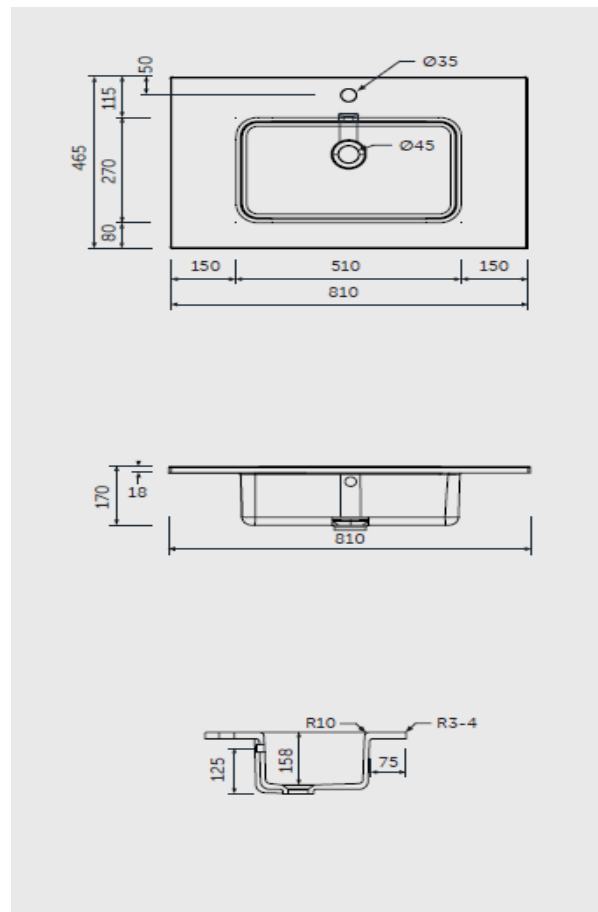

JOY

Drop In Washbasin 810 x 465 mm

RAK
CERAMICS

SPECIFICATION/CODE REFERENCE

Please use the reference codes shown below:

JOYDI06101WH

SIZE	810 x 465 x 18 mm
TAP HOLE	Single tap hole
OVER FLOW	Built in
MATERIAL	Vitreous China
WEIGHT	17 kg
COLOURS	White
FIXING	Drop On
WARRANTY	25 Years

Dimensions: All measurements are in millimeters and are subject to normal manufacturing variations.

Note: Due to a continuing development programme to improve design and performance, the manufacturer reserves all rights to vary specifications without prior informations. Please note accessories are for photographic use only.