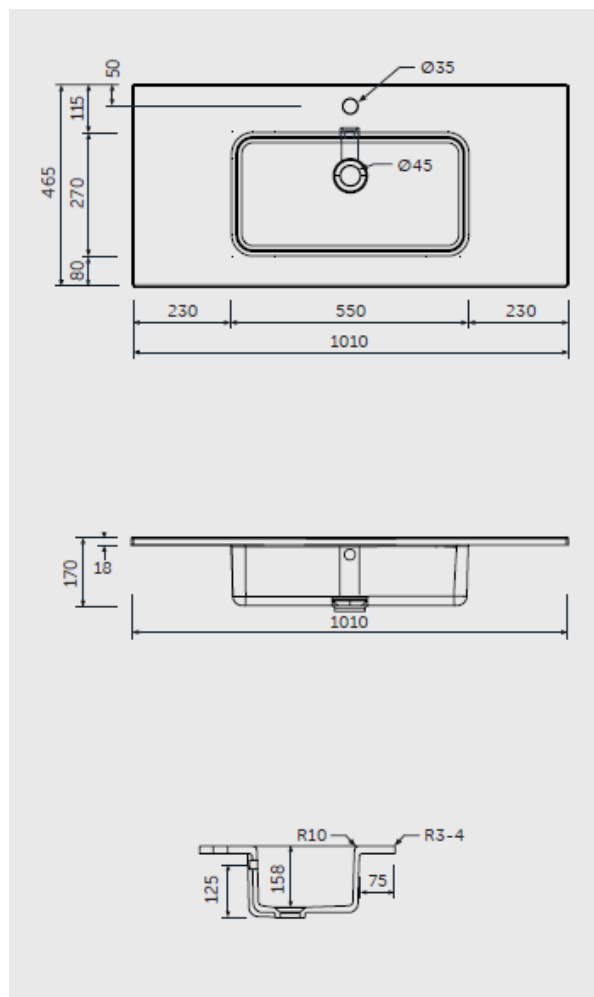

## JOYDI10101WH

SIZE 1010 x 465 x 180 mm

TAP HOLE Single tap hole

OVER FLOW Built in

MATERIAL Vitreous China

WEIGHT 17 kg

COLOURS White

FIXING Drop On

WARRANTY 25 Years

Dimensions: All measurements are in millimeters and are subject to normal manufacturing variations.

Note: Due to a continuing development programme to improve design and performance, the manufacturer reserves all rights to vary specifications without prior informations. Please note accessories are for photographic use only.