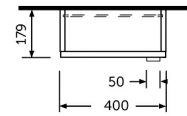

JOY - JOYMC04001

Mirror Cabinet Unit

RAK
CERAMICS

Technical specifications

Dimensions: 400 x 197 mm

Color: Mirror

Code: JOYMC04001

Dimensions: All dimensions in mm tolerance +5% for below 200mm and +3% for above 200mm.
Note: Due to a continuing development programme to improve design and performance, the manufacturer reserves all rights to vary specifications without prior information.
Please note accessories are for photographic use only.