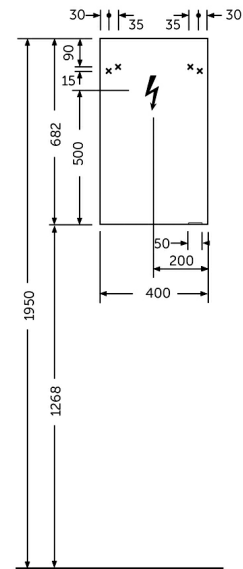

JOY - JOYMC04001

Mirror Cabinet Unit

RAK
CERAMICS

Technical specifications

Dimensions: 400 x 197 mm

Color: Mirror

Code: JOYMC04001

Dimensions: All dimensions in mm tolerance +5% for below 200mm and +3% for above 200mm.
Note: Due to a continuing development programme to improve design and performance, the manufacturer reserves all rights to vary specifications without prior information.
Please note accessories are for photographic use only.