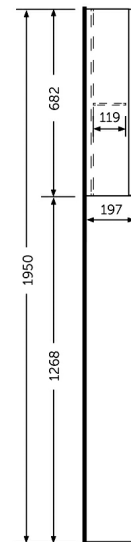

JOY - JOYMC04001

Mirror Cabinet Unit

RAK
CERAMICS

Technical specifications

Dimensions: 400 x 197 mm

Color: Mirror

Code: JOYMC04001

Dimensions: All dimensions in mm tolerance +5% for below 200mm and +3% for above 200mm.
Note: Due to a continuing development programme to improve design and performance, the manufacturer reserves all rights to vary specifications without prior information.
Please note accessories are for photographic use only.