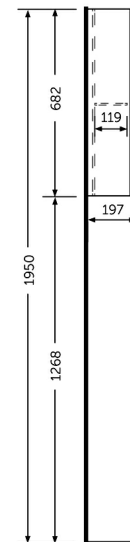

JOY - JOYMC06002

Mirror Cabinet Unit

RAK
CERAMICS

Technical specifications

Dimensions: 600 x 197 mm

Color: Mirror

Code	Name
JOYMC06002	60CM Mirror Cabinet Unit

Dimensions: All dimensions in mm tolerance +5% for below 200mm and +3% for above 200mm.
Note: Due to a continuing development programme to improve design and performance, the manufacturer reserves all rights to vary specifications without prior information.
Please note accessories are for photographic use only.