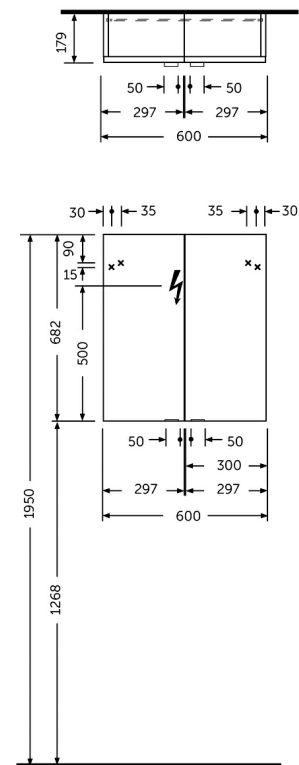

JOY - JOYMC06002

Mirror Cabinet Unit

RAK
CERAMICS

Technical specifications

Dimensions: 600 x 197 mm

Color: Mirror

Code	Name
JOYMC06002	60CM Mirror Cabinet Unit

Dimensions: All dimensions in mm tolerance +5% for below 200mm and +3% for above 200mm.
Note: Due to a continuing development programme to improve design and performance, the manufacturer reserves all rights to vary specifications without prior information.
Please note accessories are for photographic use only.