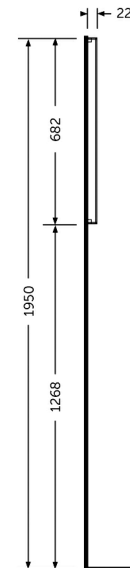

RAK-JOY - JOYMR04068STD

RAK-JOY - JOYMR04068STD Mirrors

RAK
CERAMICS

Technical specifications

Dimensions: 682 x 400 x 22 mm

Color: Mirror

Light: No

Cable: NA

Suites: [RAK-JOY](#)

Dimensions: All dimensions in mm tolerance +5% for below 200mm and +3% for above 200mm.
Note: Due to a continuing development programme to improve design and performance, the manufacturer reserves all rights to vary specifications without prior information.
Please note accessories are for photographic use only.