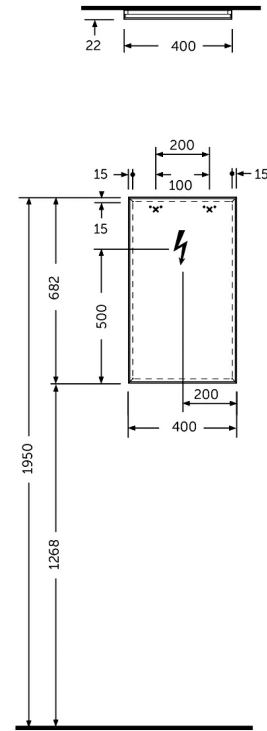

RAK-JOY - JOYMR04068STD

RAK-JOY - JOYMR04068STD Mirrors

RAK
CERAMICS

Technical specifications

Dimensions: 682 x 400 x 22 mm

Color: Mirror

Light: No

Cable: NA

Suites: [RAK-JOY](#)

Dimensions: All dimensions in mm tolerance +5% for below 200mm and +3% for above 200mm.
Note: Due to a continuing development programme to improve design and performance, the manufacturer reserves all rights to vary specifications without prior information.
Please note accessories are for photographic use only.