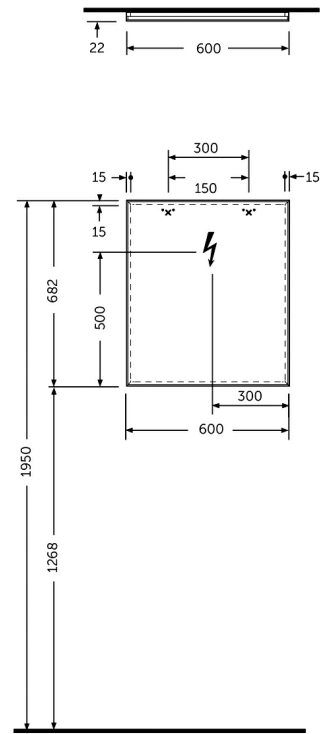

RAK-JOY - JOYMR06068STD

RAK-JOY - JOYMR06068STD Mirrors

RAK
CERAMICS

Technical specifications

Dimensions: 682 x 600 x 22 mm

Color: Mirror

Light: No

Cable: NA

Suites: [RAK-JOY](#)

Dimensions: All dimensions in mm tolerance +5% for below 200mm and +3% for above 200mm.
 Note: Due to a continuing development programme to improve design and performance, the manufacturer reserves all rights to vary specifications without prior information.
 Please note accessories are for photographic use only.