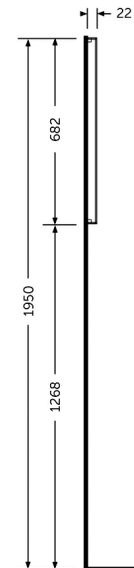

RAK-JOY - JOYMR06068STD

RAK-JOY - JOYMR06068STD Mirrors

RAK
CERAMICS

Technical specifications

Dimensions: 682 x 600 x 22 mm

Color: Mirror

Light: No

Cable: NA

Suites: [RAK-JOY](#)

Dimensions: All dimensions in mm tolerance +5% for below 200mm and +3% for above 200mm.
 Note: Due to a continuing development programme to improve design and performance, the manufacturer reserves all rights to vary specifications without prior information.
 Please note accessories are for photographic use only.