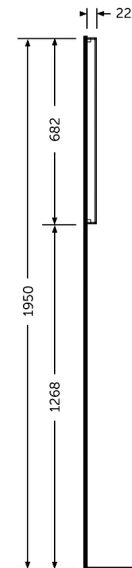

RAK-JOY - JOYMR08068STD

RAK-JOY - JOYMR08068STD Mirrors

RAK
CERAMICS

Technical specifications

Dimensions: 682 x 800 x 22 mm

Color: Mirror

Light: No

Cable: NA

Suites: [RAK-JOY](#)

Dimensions: All dimensions in mm tolerance +5% for below 200mm and +3% for above 200mm.
 Note: Due to a continuing development programme to improve design and performance, the manufacturer reserves all rights to vary specifications without prior information.
 Please note accessories are for photographic use only.