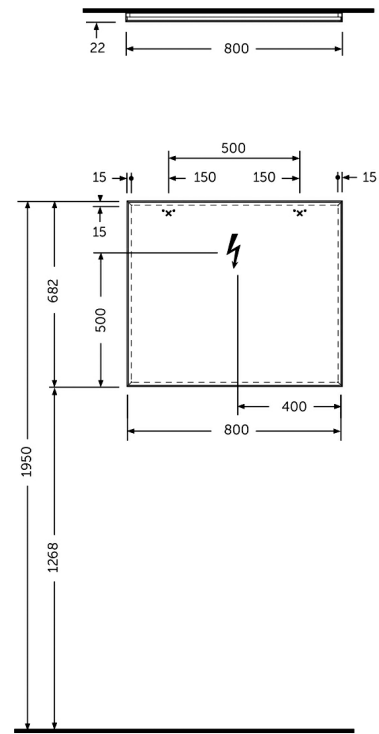

RAK-JOY - JOYMR08068STD

RAK-JOY - JOYMR08068STD Mirrors

RAK
CERAMICS

Technical specifications

Dimensions: 682 x 800 x 22 mm

Color: Mirror

Light: No

Cable: NA

Suites: [RAK-JOY](#)

Dimensions: All dimensions in mm tolerance +5% for below 200mm and +3% for above 200mm.
 Note: Due to a continuing development programme to improve design and performance, the manufacturer reserves all rights to vary specifications without prior information.
 Please note accessories are for photographic use only.