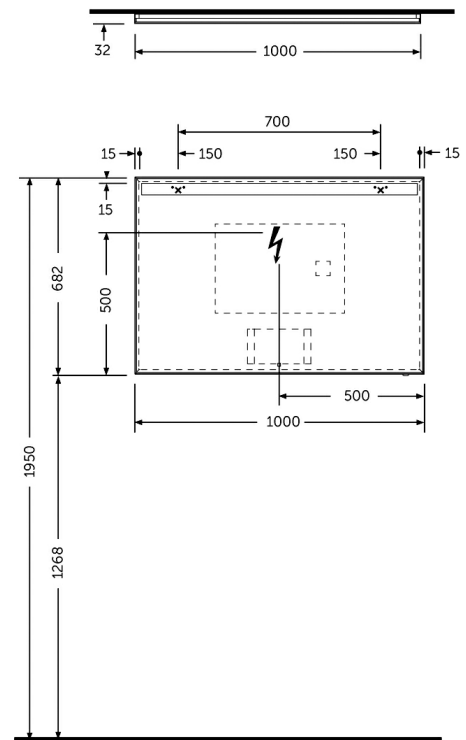

RAK-JOY - JOYMR10068LED

RAK-JOY - JOYMR10068LED Mirrors

RAK
CERAMICS

Technical specifications

Dimensions: 682 x 1000 x 32 mm

Color: Mirror

Light: Yes

Cable: NA

Demister Pad: yes

Suites: [RAK-JOY](#)

Dimensions: All dimensions in mm tolerance +5% for below 200mm and +3% for above 200mm.
 Note: Due to a continuing development programme to improve design and performance, the manufacturer reserves all rights to vary specifications without prior information.
 Please note accessories are for photographic use only.