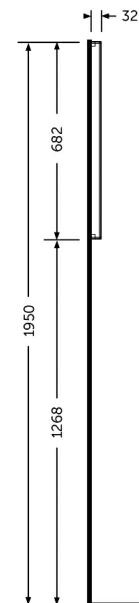

RAK-JOY - JOYMR10068LED

RAK-JOY - JOYMR10068LED Mirrors

RAK
CERAMICS

Technical specifications

Dimensions: 682 x 1000 x 32 mm

Color: Mirror

Light: Yes

Cable: NA

Demister Pad: yes

Suites: [RAK-JOY](#)

Dimensions: All dimensions in mm tolerance +5% for below 200mm and +3% for above 200mm.
 Note: Due to a continuing development programme to improve design and performance, the manufacturer reserves all rights to vary specifications without prior information.
 Please note accessories are for photographic use only.