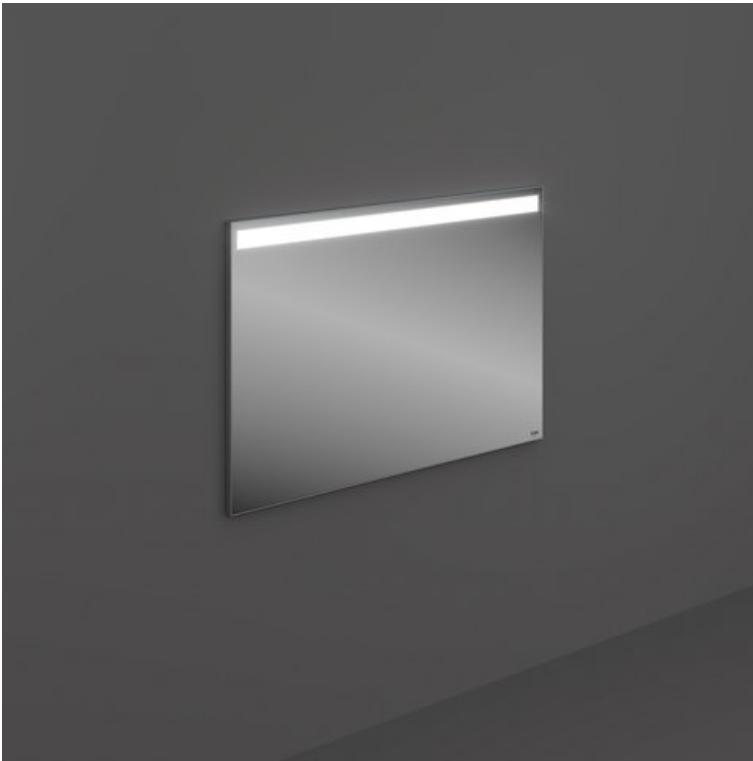

RAK-JOY - JOYMR10068LED

RAK-JOY - JOYMR10068LED Mirrors

RAK
CERAMICS

Technical specifications

Dimensions: 682 x 1000 x 32 mm

Color: Mirror

Light: Yes

Cable: NA

Demister Pad: yes

Suites: [RAK-JOY](#)

Dimensions: All dimensions in mm tolerance +5% for below 200mm and +3% for above 200mm.
 Note: Due to a continuing development programme to improve design and performance, the manufacturer reserves all rights to vary specifications without prior information.
 Please note accessories are for photographic use only.