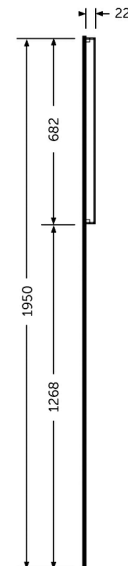

# RAK-JOY - JOYMR10068STD

## RAK-JOY - JOYMR10068STD Mirrors

**RAK**  
CERAMICS

### Technical specifications

Dimensions: 682 x 1000 x 22 mm

Color: Mirror

Light: No

Cable: NA

Suites: [RAK-JOY](#)

Dimensions: All dimensions in mm tolerance +5% for below 200mm and +3% for above 200mm.  
 Note: Due to a continuing development programme to improve design and performance, the manufacturer reserves all rights to vary specifications without prior information.  
 Please note accessories are for photographic use only.