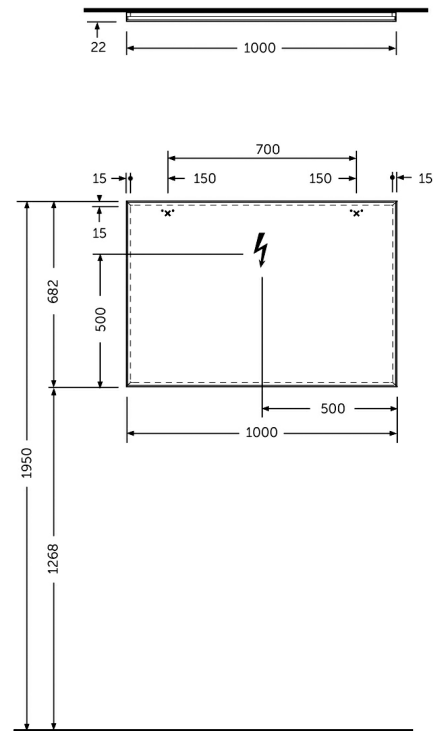

# RAK-JOY - JOYMR10068STD

### Technical specifications

Dimensions: 682 x 1000 x 22 mm

Color: Mirror

Light: No

Cable: NA

Suites: [RAK-JOY](#)

Dimensions: All dimensions in mm tolerance +5% for below 200mm and +3% for above 200mm.  
 Note: Due to a continuing development programme to improve design and performance, the manufacturer reserves all rights to vary specifications without prior information.  
 Please note accessories are for photographic use only.