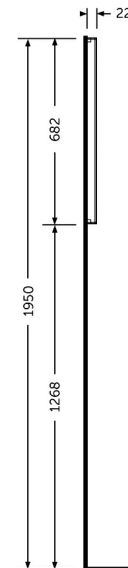

RAK-JOY - JOYMR12068STD

RAK-JOY - JOYMR12068STD Mirrors

RAK
CERAMICS

Technical specifications

Dimensions: 682 x 1200 x 22 mm

Color: Mirror

Light: No

Cable: NA

Suites: [RAK-JOY](#)

Dimensions: All dimensions in mm tolerance +5% for below 200mm and +3% for above 200mm.
 Note: Due to a continuing development programme to improve design and performance, the manufacturer reserves all rights to vary specifications without prior information.
 Please note accessories are for photographic use only.