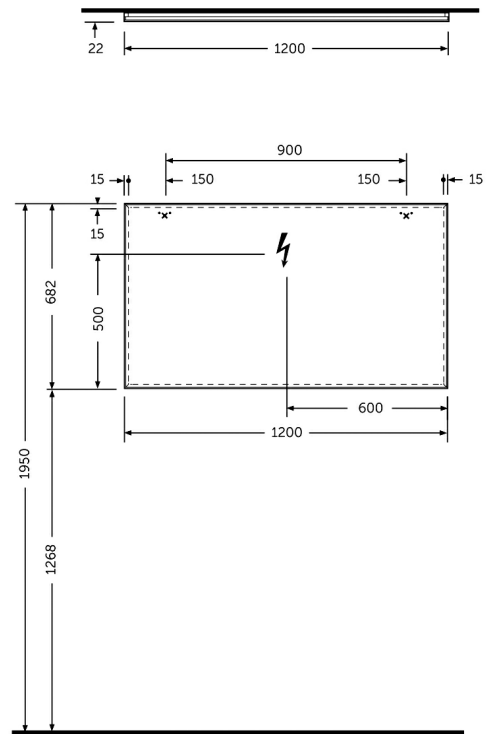

RAK-JOY - JOYMR12068STD

RAK-JOY - JOYMR12068STD Mirrors

RAK
CERAMICS

Technical specifications

Dimensions: 682 x 1200 x 22 mm

Color: Mirror

Light: No

Cable: NA

Suites: [RAK-JOY](#)

Dimensions: All dimensions in mm tolerance +5% for below 200mm and +3% for above 200mm.
 Note: Due to a continuing development programme to improve design and performance, the manufacturer reserves all rights to vary specifications without prior information.
 Please note accessories are for photographic use only.