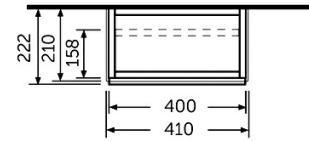

### Technical specifications

Dimensions: 410 x 210 mm

Color: Grey Elm

Suites: [RAK-JOY](#)

Code	Name
JOYWH040EGY	40CM Wall Hung Vanity Unit - Grey Elm

Dimensions: All dimensions in mm tolerance +5% for below 200mm and +3% for above 200mm.