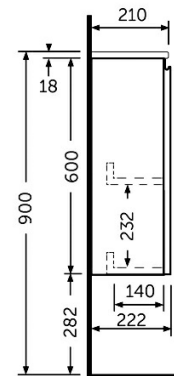

### Technical specifications

Dimensions: 410 x 210 mm

Color: Grey Elm

Suites: [RAK-JOY](#)

Code	Name
JOYWH040EGY	40CM Wall Hung Vanity Unit - Grey Elm

Dimensions: All dimensions in mm tolerance +5% for below 200mm and +3% for above 200mm.