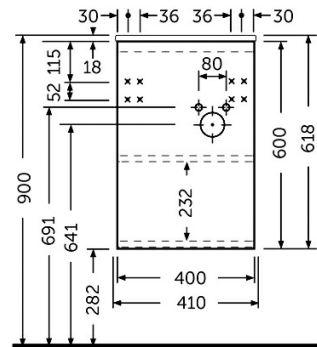

### Technical specifications

Dimensions: 410 x 210 mm

Color: Grey Elm

Suites: [RAK-JOY](#)

Code	Name
JOYWH040EGY	40CM Wall Hung Vanity Unit - Grey Elm

Dimensions: All dimensions in mm tolerance +5% for below 200mm and +3% for above 200mm.