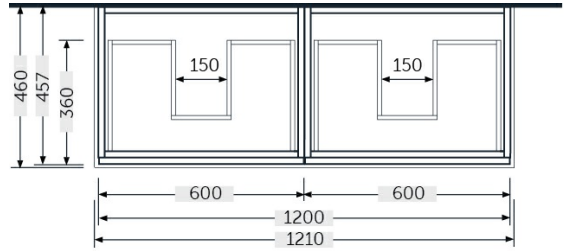

### Technical specifications

Dimensions: 1210 x 460 mm

Color: Grey Elm

Suites: [RAK-JOY](#)

Code	Name
JOYWH060EGY	60CM Wall Hung Vanity Unit - Grey Elm

Dimensions: All dimensions in mm tolerance +5% for below 200mm and +3% for above 200mm.