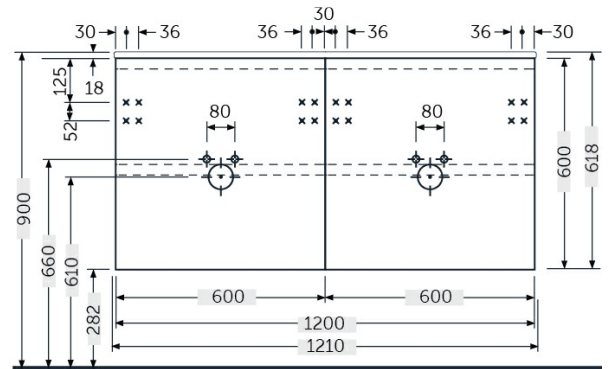

### Technical specifications

Dimensions: 1210 x 460 mm

Color: Grey Elm

Suites: [RAK-JOY](#)

Code	Name
JOYWH060EGY	60CM Wall Hung Vanity Unit - Grey Elm

Dimensions: All dimensions in mm tolerance +5% for below 200mm and +3% for above 200mm.