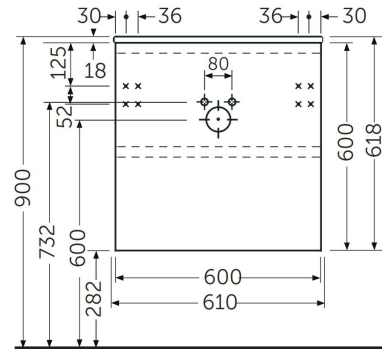

RAK-JOY - JOYWH060PWH

Wall Hung Vanity Unit, Pure White

RAK
CERAMICS

Technical specifications

Dimensions:	600 x 460 mm
Weight:	25 Kg
Color:	Pure White
Suites:	RAK-JOY

Code	Name
JOYWH060PWH	60CM Wall Hung Vanity Unit

Dimensions: All dimensions in mm. Tolerance of vitreous china & fireclay items: $\pm 5\%$ for below 200mm and $\pm 3\%$ for above 200mm; for all other items tolerance $\pm 1\%$. Note: Due to a continuing development program to improve design and performance, the manufacturer reserves all rights to vary specifications without prior information. Please note accessories are for photographic use only.