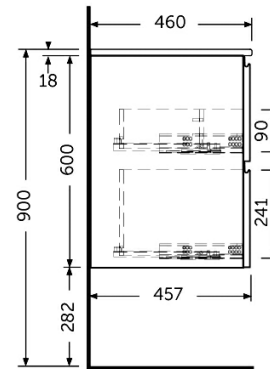

RAK-JOY - JOYWH080EGY

Wall Hung Vanity Unit, Grey Elm

RAK
CERAMICS

Technical specifications

Dimensions: 810 x 460 mm

Color: Grey Elm

Suites: [RAK-JOY](#)

Code	Name
JOYWH080EGY	80CM Wall Hung Vanity Unit - Grey Elm

Dimensions: All dimensions in mm tolerance +5% for below 200mm and +3% for above 200mm.
 Note: Due to a continuing development programme to improve design and performance, the manufacturer reserves all rights to vary specifications without prior information.
 Please note accessories are for photographic use only.