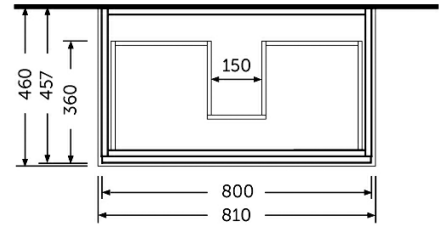

RAK-JOY - JOYWH080EGY

Wall Hung Vanity Unit, Grey Elm

RAK
CERAMICS

Technical specifications

Dimensions: 810 x 460 mm

Color: Grey Elm

Suites: [RAK-JOY](#)

Code	Name
JOYWH080EGY	80CM Wall Hung Vanity Unit - Grey Elm

Dimensions: All dimensions in mm tolerance +5% for below 200mm and +3% for above 200mm.
 Note: Due to a continuing development programme to improve design and performance, the manufacturer reserves all rights to vary specifications without prior information.
 Please note accessories are for photographic use only.