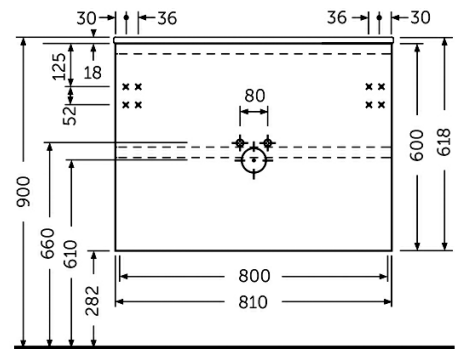

RAK-JOY - JOYWH080EGY

Wall Hung Vanity Unit, Grey Elm

RAK
CERAMICS

Technical specifications

Dimensions: 810 x 460 mm

Color: Grey Elm

Suites: [RAK-JOY](#)

Code	Name
JOYWH080EGY	80CM Wall Hung Vanity Unit - Grey Elm

Dimensions: All dimensions in mm tolerance +5% for below 200mm and +3% for above 200mm.
 Note: Due to a continuing development programme to improve design and performance, the manufacturer reserves all rights to vary specifications without prior information.
 Please note accessories are for photographic use only.