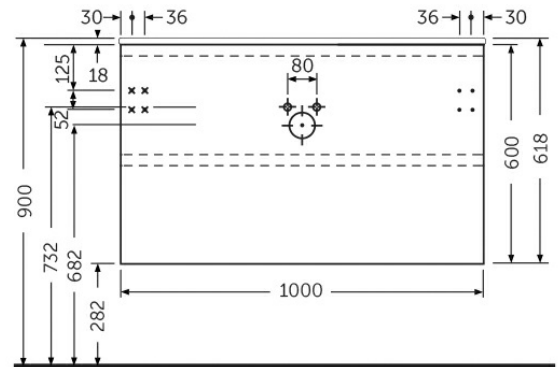

### Technical specifications

Dimensions: 1000 x 460 mm

Color: Grey Elm

Suites: [RAK-JOY](#)

Code	Name
JOYWH100EGY	100CM Wall Hung Vanity Unit - Grey Elm

Dimensions: All dimensions in mm tolerance  $\pm 5\%$  for below 200mm and  $\pm 3\%$  for above 200mm.