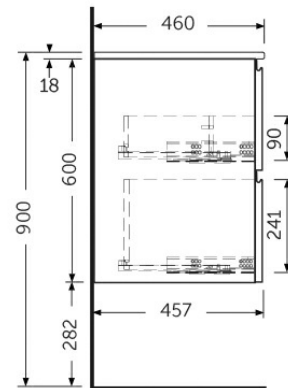

### Technical specifications

Dimensions: 1000 x 460 mm

Color: Grey Elm

Suites: [RAK-JOY](#)

Code	Name
JOYWH100EGY	100CM Wall Hung Vanity Unit - Grey Elm

Dimensions: All dimensions in mm tolerance  $\pm 5\%$  for below 200mm and  $\pm 3\%$  for above 200mm.