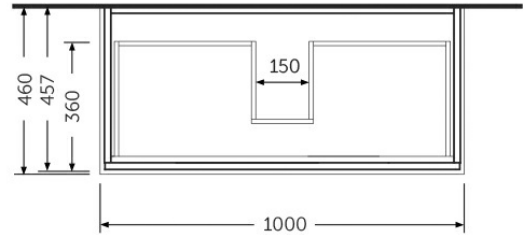

### Technical specifications

Dimensions: 1000 x 460 mm

Color: Grey Elm

Suites: [RAK-JOY](#)

Code	Name
JOYWH100EGY	100CM Wall Hung Vanity Unit - Grey Elm

Dimensions: All dimensions in mm tolerance  $\pm 5\%$  for below 200mm and  $\pm 3\%$  for above 200mm.