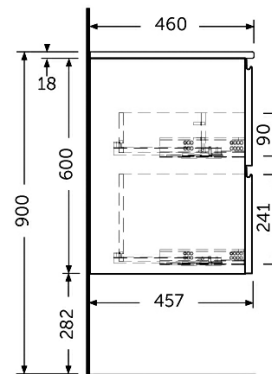

RAK-JOY - JOYWH100PWH

Wall Hung Vanity Unit, Pure White

RAK
CERAMICS

Technical specifications

Dimensions: 1000 x 460 mm

Color: Pure White

Suites: [RAK-JOY](#)

Code	Name
JOYWH100PWH	100CM Wall Hung Vanity Unit

Dimensions: All dimensions in mm tolerance +5% for below 200mm and +3% for above 200mm.
 Note: Due to a continuing development programme to improve design and performance, the manufacturer reserves all rights to vary specifications without prior information.
 Please note accessories are for photographic use only.