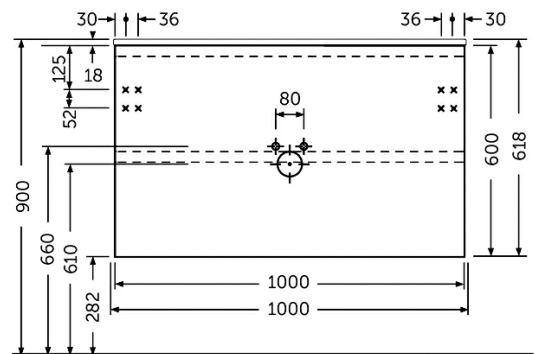

RAK-JOY - JOYWH100PWH

Wall Hung Vanity Unit, Pure White

RAK
CERAMICS

Technical specifications

Dimensions: 1000 x 460 mm

Color: Pure White

Suites: [RAK-JOY](#)

Code	Name
JOYWH100PWH	100CM Wall Hung Vanity Unit

Dimensions: All dimensions in mm tolerance +5% for below 200mm and +3% for above 200mm.
 Note: Due to a continuing development programme to improve design and performance, the manufacturer reserves all rights to vary specifications without prior information.
 Please note accessories are for photographic use only.