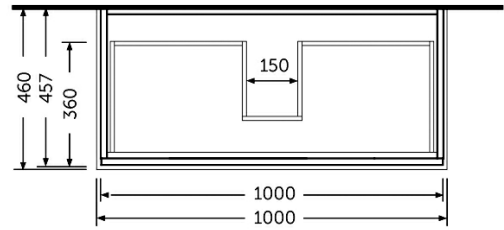

RAK-JOY - JOYWH100PWH

Wall Hung Vanity Unit, Pure White

RAK
CERAMICS

Technical specifications

Dimensions: 1000 x 460 mm

Color: Pure White

Suites: [RAK-JOY](#)

Code	Name
JOYWH100PWH	100CM Wall Hung Vanity Unit

Dimensions: All dimensions in mm tolerance +5% for below 200mm and +3% for above 200mm.
 Note: Due to a continuing development programme to improve design and performance, the manufacturer reserves all rights to vary specifications without prior information.
 Please note accessories are for photographic use only.