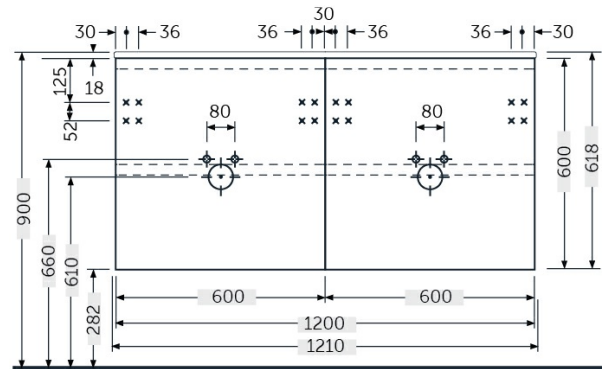

RAK-JOY - JOYWH060EGY

Wall Hung Vanity Unit, Grey Elm

RAK
CERAMICS

Technical specifications

Dimensions: 1200 x 460 mm

Color: Grey Elm

Suites: [RAK-JOY](#)

Code	Name
JOYWH060EGY	60CM Wall Hung Vanity Unit - Grey Elm

Dimensions: All dimensions in mm tolerance $\pm 5\%$ for below 200mm and $\pm 3\%$ for above 200mm.

Note: Due to a continuing development programme to improve design and performance, the manufacturer reserves all rights to vary specifications without prior information.