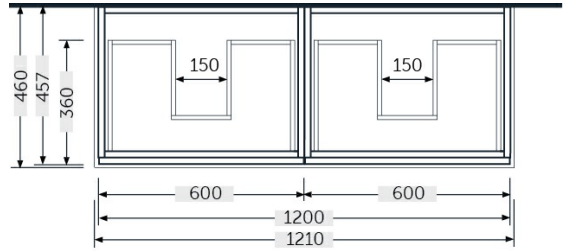

RAK-JOY - JOYWH060EGY

Wall Hung Vanity Unit, Grey Elm

RAK
CERAMICS

Technical specifications

Dimensions: 1200 x 460 mm

Color: Grey Elm

Suites: [RAK-JOY](#)

Code	Name
JOYWH060EGY	60CM Wall Hung Vanity Unit - Grey Elm

Dimensions: All dimensions in mm tolerance $\pm 5\%$ for below 200mm and $\pm 3\%$ for above 200mm.

Note: Due to a continuing development programme to improve design and performance, the manufacturer reserves all rights to vary specifications without prior information.