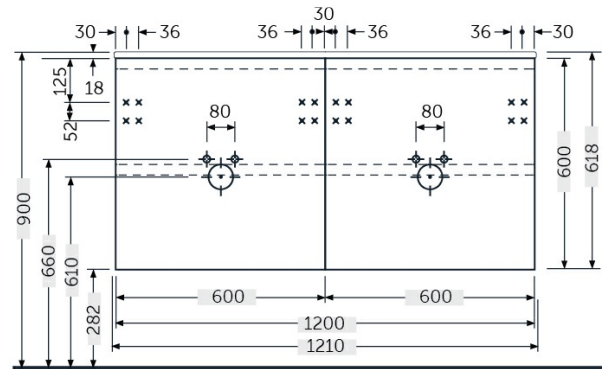

RAK-JOY - JOYWH060PWH

Wall Hung Vanity Unit, Pure White

RAK
CERAMICS

Technical specifications

Dimensions: 1200 x 460 mm

Color: Pure White

Suites: [RAK-JOY](#)

| Code | Name |
|-------------|----------------------------|
| JOYWH060PWH | 60CM Wall Hung Vanity Unit |

Dimensions: All dimensions in mm tolerance $\pm 5\%$ for below 200mm and $\pm 3\%$ for above 200mm.

Note: Due to a continuing development programme to improve design and performance, the manufacturer reserves all rights to vary specifications without prior information.