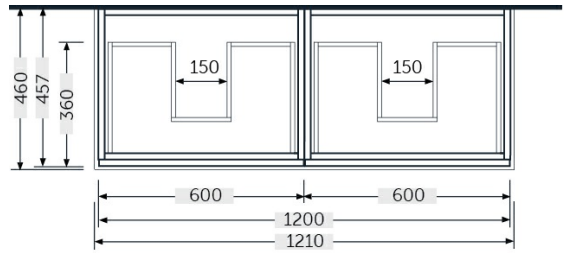

RAK-JOY - JOYWH060PWH

Wall Hung Vanity Unit, Pure White

RAK
CERAMICS

Technical specifications

Dimensions: 1200 x 460 mm

Color: Pure White

Suites: [RAK-JOY](#)

| Code | Name |
|-------------|----------------------------|
| JOYWH060PWH | 60CM Wall Hung Vanity Unit |

Dimensions: All dimensions in mm tolerance $\pm 5\%$ for below 200mm and $\pm 3\%$ for above 200mm.

Note: Due to a continuing development programme to improve design and performance, the manufacturer reserves all rights to vary specifications without prior information.