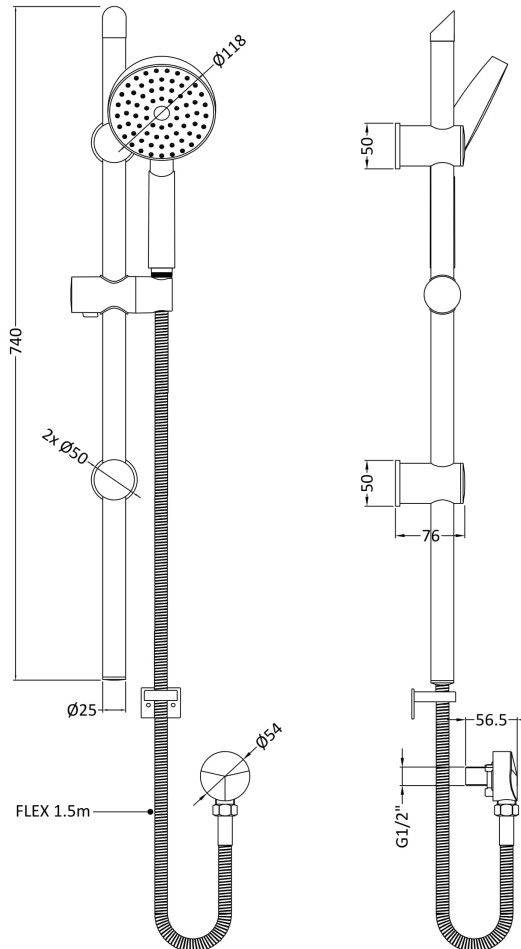

Sales Code: JTY004

Description: Slider Rail Kit

Product Dimensions

Length (mm):	
Width (mm):	96
Height (mm):	740
Depth (mm):	76
Nett Weight (kg):	1.19

Packaging Dimensions

Length (mm):	790
Width (mm):	160
Height (mm):	83
Gross Weight (kg):	1.19

Packaging Data

Box Colour:	White Cardboard Box
Box Qty:	1
Label Size:	100 x 50
Label Colour:	White Label
Label Qty:	2

Outer Box Dimensions (If Applicable)

Length (mm):	
Width (mm):	430
Height (mm):	340
Depth (mm):	800
Gross Weight (kg):	18
Barcode:	5055146163961

Product Details

Country of Origin:	China
Fitting Instruction:	No
Product Material:	Brass/ABS
Mount Type:	Surface, Wall
Outlet Elbow Supplied:	Yes
Easy Clean:	Yes
Head Included:	No
Handset Included:	Yes
Body Jets Included:	No
No of Body Jets:	Not Applicable
Operating Pressure (bar):	0.5
Valve/Cartridge Type:	Not Applicable
Flow Rates (L/min):	0.1 bar: N/A 0.5 bar: N/A 1 bar: N/A 2 bar: N/A 3 bar: N/A
TMV2 Approved:	No Approval No: N/A
TMV3 Approved:	No Approval No: N/A
WRAS Approved:	No Approval No: N/A
Head Function:	Not Applicable
Handset Function:	Single Setting
Body Jet Info:	Not Applicable
Pipe Size:	15 mm (1/2" Bsp)
Pipe Centres:	N/A
Colour/Finish:	Chrome
Hose Included:	Yes
No. of Outlets:	1