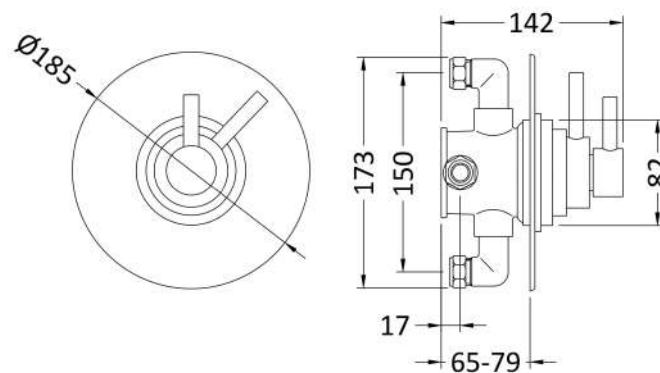

Sales Code: JTY025

Description: Dual Conc Thermostatic Shower Valve

Product Dimensions

Length (mm):	
Width (mm):	185
Height (mm):	185
Depth (mm):	142
Nett Weight (kg):	3.18

Packaging Dimensions

Length (mm):	190
Width (mm):	240
Height (mm):	240
Gross Weight (kg):	3.18

Packaging Data

Box Colour:	White Cardboard Box
Box Qty:	0
Label Size:	0 x 0
Label Colour:	White Label
Label Qty:	0

Outer Box Dimensions (If Applicable)

Length (mm):	
Width (mm):	280
Height (mm):	260
Depth (mm):	510
Gross Weight (kg):	13
Barcode:	5055146191186

Product Details

Country of Origin:	United Kingdom
Fitting Instruction:	Yes
Product Material:	Brass
Mount Type:	Wall
Outlet Elbow Supplied:	No
Easy Clean:	Not Applicable
Head Included:	No
Handset Included:	No
Body Jets Included:	No
No of Body Jets:	Not Applicable
Operating Pressure (bar):	0.1
Valve/Cartridge Type:	1/4 Turn Ceramic Disc
Flow Rates (L/min):	0.1 bar: 5.5 0.5 bar: 14.5 1 bar: 22 2 bar: 30 3 bar: 35
TMV2 Approved:	No Approval No: N/A
TMV3 Approved:	No Approval No: N/A
WRAS Approved:	No Approval No: N/A
Head Function:	Not Applicable
Handset Function:	Not Applicable
Body Jet Info:	Not Applicable
Pipe Size:	15 mm (1/2" Bsp)
Pipe Centres:	N/A
Colour/Finish:	Chrome
Hose Included:	No
No. of Outlets:	1