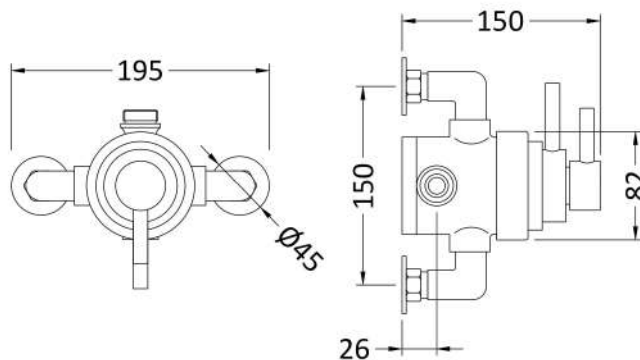

Sales Code: JTY026

Description: Dual Exposed Thermostatic Shower Valve

Product Dimensions

Length (mm):	
Width (mm):	155
Height (mm):	140
Depth (mm):	140
Nett Weight (kg):	3.45

Packaging Dimensions

Length (mm):	190
Width (mm):	240
Height (mm):	240
Gross Weight (kg):	3.45

Packaging Data

Box Colour:	White Cardboard Box
Box Qty:	0
Label Size:	0 x 0
Label Colour:	White Label
Label Qty:	0

Outer Box Dimensions (If Applicable)

Length (mm):	
Width (mm):	500
Height (mm):	420
Depth (mm):	268
Gross Weight (kg):	14
Barcode:	5055146191193

Product Details

Country of Origin:	United Kingdom
Fitting Instruction:	Yes
Product Material:	Brass
Mount Type:	Wall
Outlet Elbow Supplied:	No
Easy Clean:	Not Applicable
Head Included:	No
Handset Included:	No
Body Jets Included:	No
No of Body Jets:	Not Applicable
Operating Pressure (bar):	0.1
Valve/Cartridge Type:	1/4 Turn
Flow Rates (L/min):	0.1 bar: 5.5 0.5 bar: 14.5 1 bar: 22 2 bar: 30 3 bar: 35
TMV2 Approved:	No Approval No: N/A
TMV3 Approved:	No Approval No: N/A
WRAS Approved:	No Approval No: N/A
Head Function:	Not Applicable
Handset Function:	Not Applicable
Body Jet Info:	Not Applicable
Pipe Size:	15 mm (1/2" Bsp)
Pipe Centres:	150 mm
Colour/Finish:	Chrome
Hose Included:	No
No. of Outlets:	1