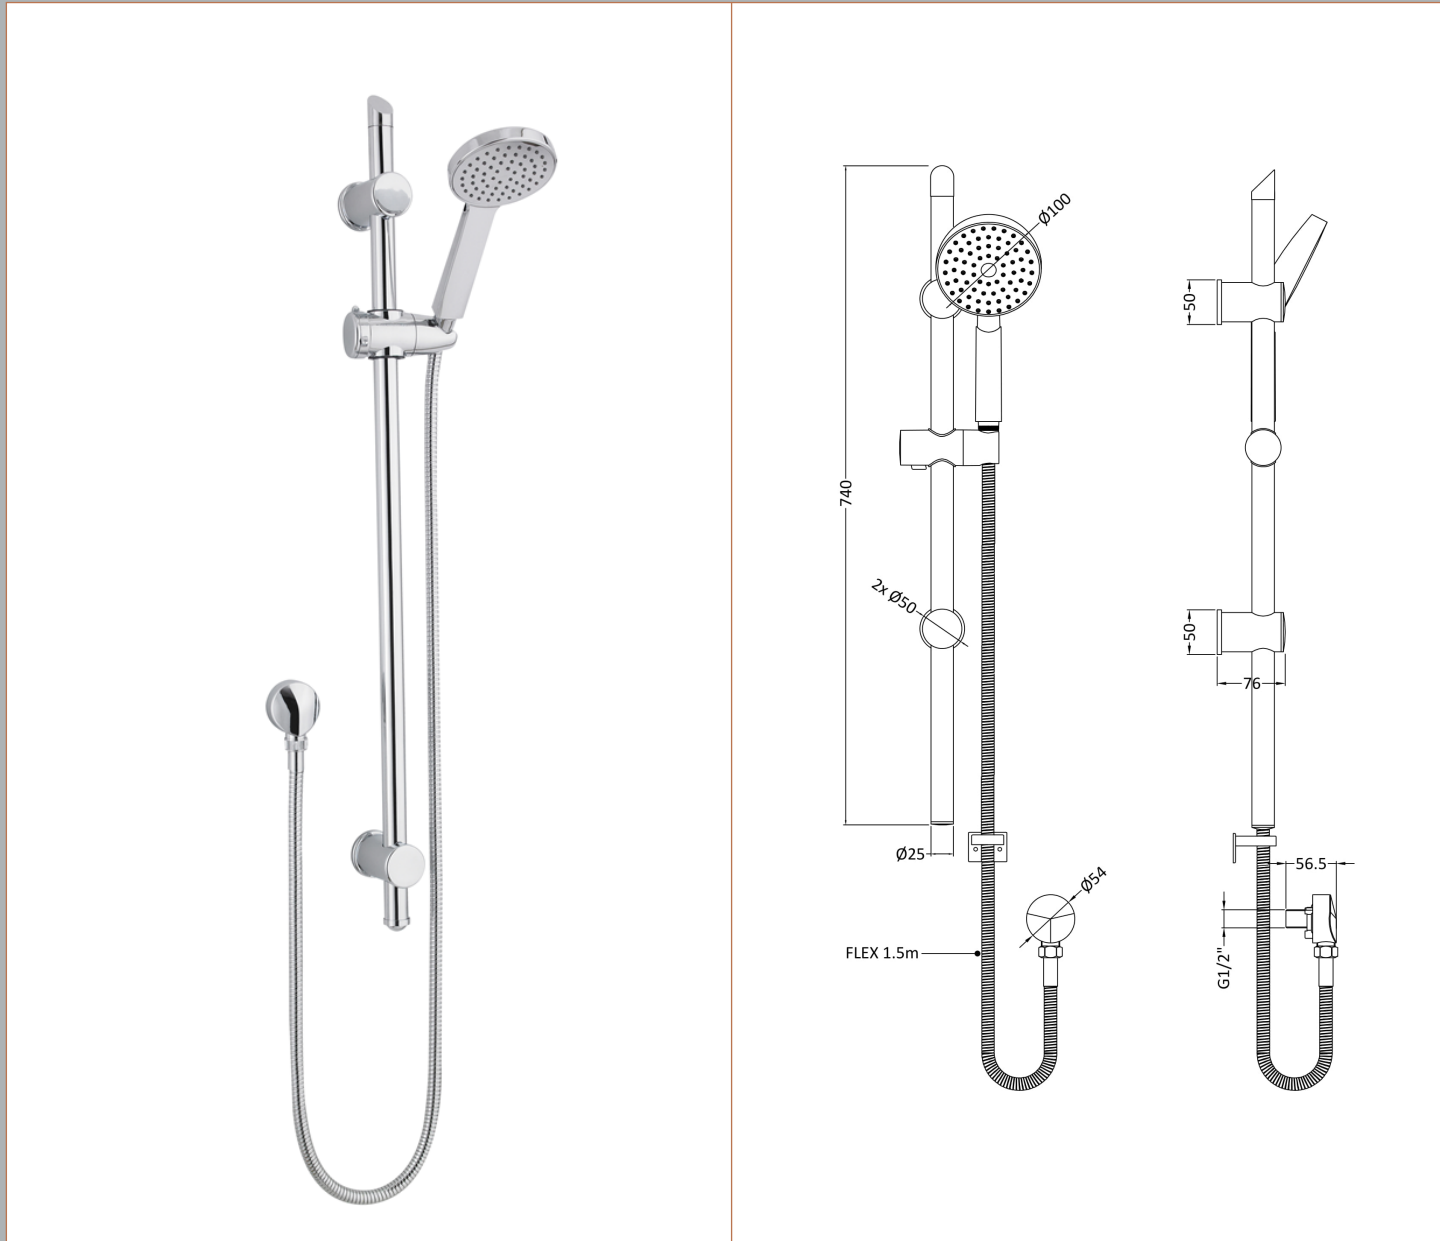

Sales Code: JTY035

Description: Water Saving Shower Kit

Product Dimensions

Length (mm):	
Width (mm):	96
Height (mm):	740
Depth (mm):	
Nett Weight (kg):	1.42

Packaging Dimensions

Length (mm):	790
Width (mm):	160
Height (mm):	
Gross Weight (kg):	1.42

Packaging Data

Box Colour:	White Cardboard Box
Box Qty:	1
Label Size:	100 x 50
Label Colour:	White Label
Label Qty:	2

Outer Box Dimensions (If Applicable)

Length (mm):	
Width (mm):	1090
Height (mm):	350
Depth (mm):	430
Gross Weight (kg):	21
Barcode:	5055369044313

Product Details

Country of Origin:	United Kingdom
Fitting Instruction:	Yes
Product Material:	Brass/ABS
Mount Type:	Surface, Wall
Outlet Elbow Supplied:	Yes
Easy Clean:	Yes
Head Included:	No
Handset Included:	Yes
Body Jets Included:	No
No of Body Jets:	Not Applicable
Operating Pressure (bar):	0.5
Valve/Cartridge Type:	Not Applicable
Flow Rates (L/min):	0.1 bar: N/A 0.5 bar: N/A 1 bar: N/A 2 bar: N/A 3 bar: N/A
TMV2 Approved:	No Approval No: N/A
TMV3 Approved:	No Approval No: N/A
WRAS Approved:	No Approval No: N/A
Head Function:	Not Applicable
Handset Function:	Single Setting
Body Jet Info:	Not Applicable
Pipe Size:	15 mm (1/2" Bsp)
Pipe Centres:	N/A
Colour/Finish:	Chrome
Hose Included:	Yes
No. of Outlets:	1