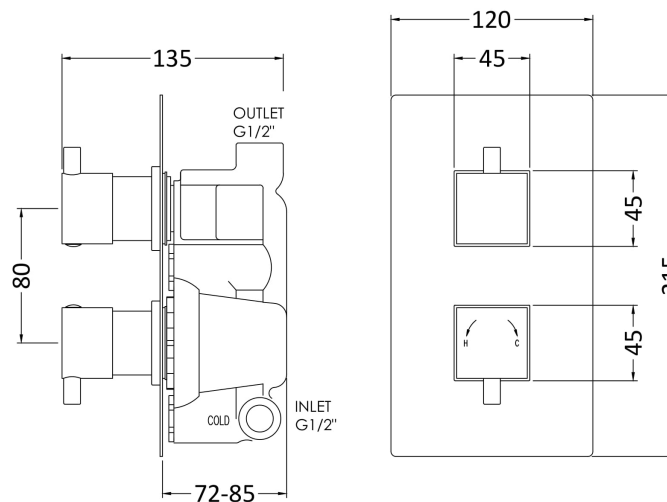

### Product Dimensions

Length (mm):	
Width (mm):	120
Height (mm):	215
Depth (mm):	133
Nett Weight (kg):	2.87

### Packaging Dimensions

Length (mm):	250
Width (mm):	240
Height (mm):	110
Gross Weight (kg):	2.87

### Packaging Data

Box Colour:	White Cardboard Box
Box Qty:	1
Label Size:	100 x 50
Label Colour:	White Label
Label Qty:	2

### Outer Box Dimensions (If Applicable)

Length (mm):	
Width (mm):	500
Height (mm):	370
Depth (mm):	275
Gross Weight (kg):	17
Barcode:	5055146188940