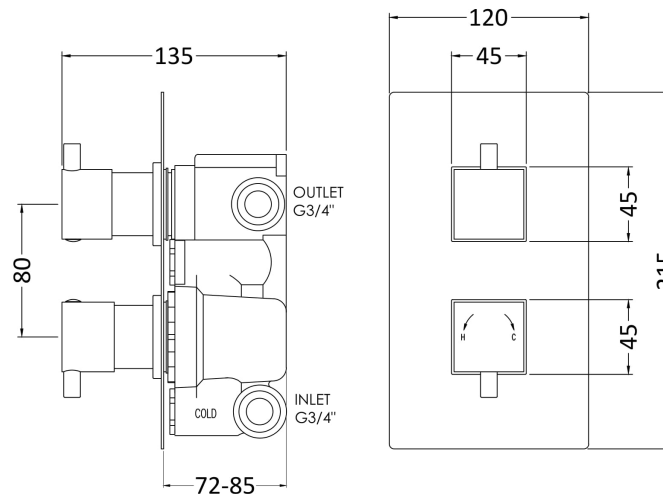

### Product Dimensions

Length (mm):	
Width (mm):	120
Height (mm):	215
Depth (mm):	133
Nett Weight (kg):	2.93

### Packaging Dimensions

Length (mm):	250
Width (mm):	240
Height (mm):	130
Gross Weight (kg):	2.93

### Outer Box Dimensions (If Applicable)

Length (mm):	
Width (mm):	510
Height (mm):	425
Depth (mm):	275
Gross Weight (kg):	18
Barcode:	5055146188957

### Product Details

Country of Origin:	United Kingdom
Fitting Instruction:	No
Product Material:	Brass/ABS
Mount Type:	Wall, Recessed
Outlet Elbow Supplied:	No
Easy Clean:	Not Applicable
Head Included:	No
Handset Included:	No
Body Jets Included:	No
No of Body Jets:	Not Applicable
Operating Pressure (bar):	0.5
Valve/Cartridge Type:	1/4 Turn Ceramic Disc
Flow Rates (L/min):	0.1 bar: N/A 0.5 bar: 13 1 bar: 17 2 bar: 24 3 bar: 27
TMV2 Approved:	No Approval No: N/A
TMV3 Approved:	No Approval No: N/A
WRAS Approved:	No Approval No: N/A
Head Function:	Not Applicable
Handset Function:	Not Applicable
Body Jet Info:	Not Applicable
Pipe Size:	15 mm (1/2" Bsp)
Pipe Centres:	N/A
Colour/Finish:	Chrome
Hose Included:	Not Applicable
No. of Outlets:	2