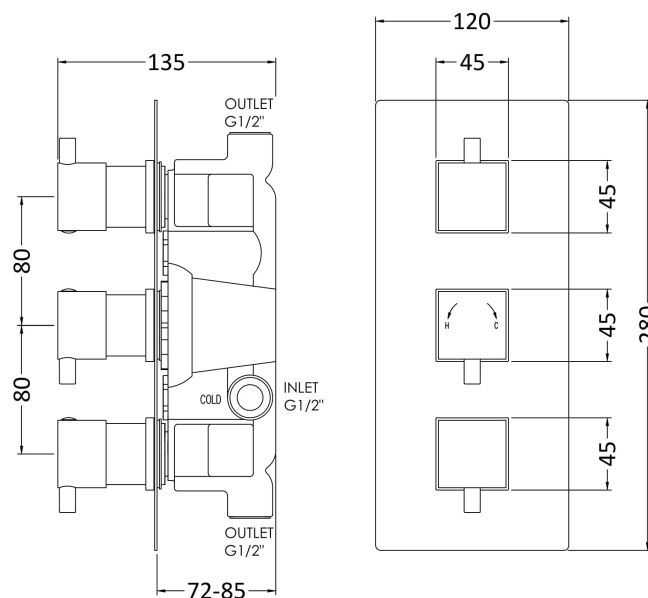

### Product Dimensions

Length (mm):	
Width (mm):	120
Height (mm):	280
Depth (mm):	136
Nett Weight (kg):	3.58

### Packaging Dimensions

Length (mm):	140
Width (mm):	296
Height (mm):	18
Gross Weight (kg):	3.58

### Outer Box Dimensions (If Applicable)

Length (mm):	
Width (mm):	520
Height (mm):	375
Depth (mm):	345
Gross Weight (kg):	21
Barcode:	5055146188964

### Product Details

Country of Origin:	United Kingdom
Fitting Instruction:	No
Product Material:	Brass/ABS
Mount Type:	Wall, Recessed
Outlet Elbow Supplied:	No
Easy Clean:	Not Applicable
Head Included:	No
Handset Included:	No
Body Jets Included:	Not Applicable
No of Body Jets:	Not Applicable
Operating Pressure (bar):	0.1
Valve/Cartridge Type:	1/4 Turn Ceramic Disc
Flow Rates (L/min):	0.1 bar: 5.5   0.5 bar: 14   1 bar: 20   2 bar: 29   3 bar: 44
TMV2 Approved: Yes	Approval No: Bc 1875 00817
TMV3 Approved: Yes	Approval No: Nsf 1938 1217
WRAS Approved: Yes	Approval No: 1703023
Head Function:	Not Applicable
Handset Function:	Not Applicable
Body Jet Info:	Not Applicable
Pipe Size:	15 mm (1/2" Bsp)
Pipe Centres:	N/A
Colour/Finish:	Chrome
Hose Included:	Not Applicable
No. of Outlets:	2