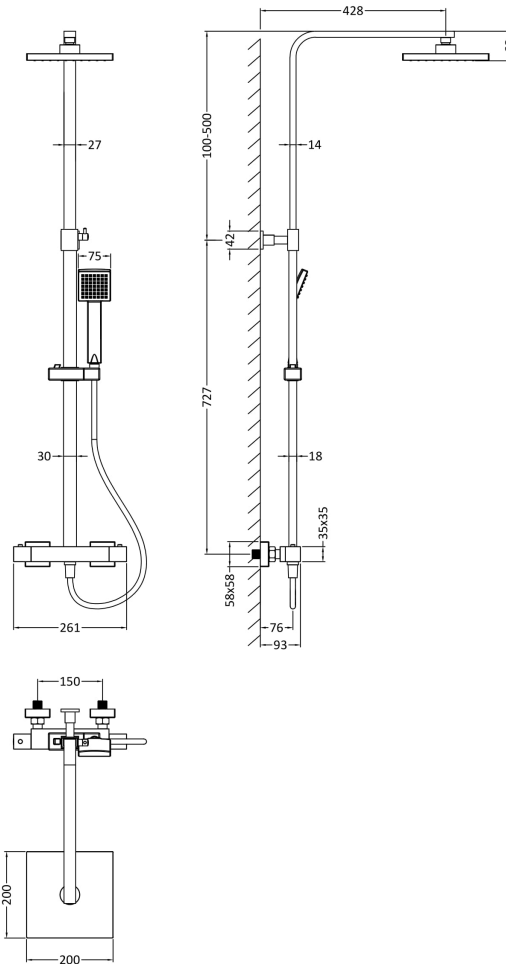

### Product Dimensions

Length (mm):	
Width (mm):	261
Height (mm):	1200
Depth (mm):	465
Nett Weight (kg):	4.9

### Packaging Dimensions

Length (mm):	100
Width (mm):	415
Height (mm):	
Gross Weight (kg):	4.9

### Outer Box Dimensions (If Applicable)

Length (mm):	
Width (mm):	
Height (mm):	
Depth (mm):	
Gross Weight (kg):	15
Barcode:	5055369076888

### Product Details

Country of Origin:	China
Fitting Instruction:	No
Product Material:	Brass/ABS
Mount Type:	Wall, Surface
Outlet Elbow Supplied:	No
Easy Clean:	Yes
Head Included:	Yes
Handset Included:	Yes
Body Jets Included:	No
No of Body Jets:	Not Applicable
Operating Pressure (bar):	0.5
Valve/Cartridge Type:	1/4 Turn Ceramic Disc
Flow Rates (L/min):	0.1 bar: N/A 0.5 bar: 3 1 bar: 5 2 bar: 9 3 bar: 12
TMV2 Approved:	No Approval No: N/A
TMV3 Approved:	No Approval No: N/A
WRAS Approved:	No Approval No: N/A
Head Function:	Single
Handset Function:	Single Setting
Body Jet Info:	Not Applicable
Pipe Size:	15 mm (1/2" Bsp)
Pipe Centres:	150 mm
Colour/Finish:	Chrome
Hose Included:	Yes
No. of Outlets:	2