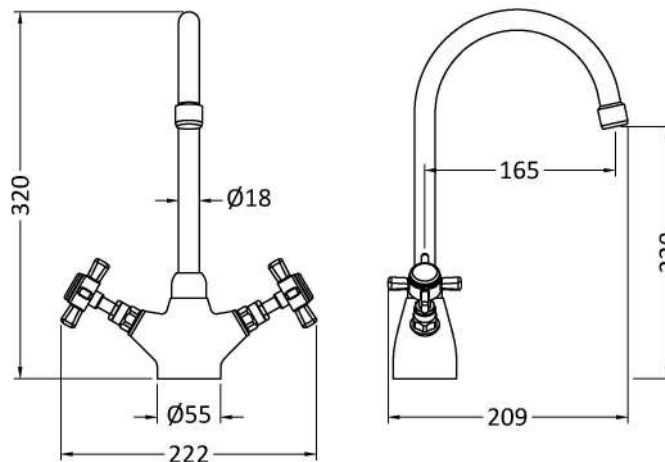

Sales Code: KB303

Description: Traditional Mono Sink Mixer

Product Dimensions

Height (mm):	345
Width (mm):	180
Depth (mm):	165
Length (mm):	
Nett Weight (kg):	0.69

Packaging Dimensions

Height (mm):	70
Width (mm):	280
Depth (mm):	360
Gross Weight (kg):	0.89

Packaging Data

Box Colour:	Brown Cardboard Box
Box Qty:	1
Label Size:	100 x 50
Label Colour:	White Label
Label Qty:	1

Outer Box Dimensions (If Applicable)

Height (mm):	370
Width (mm):	295
Depth (mm):	375
Length (mm):	
Gross Weight (kg):	5
Barcode:	5055146106425

Product Details

Country of Origin:	China
Fitting Instruction:	No
Product Material:	Brass
Control Type:	Manual
Waste Included:	Waste Not Included
Waste Type:	Not Applicable
WRAS Approval:	No
Approval No:	N/A
Valve/Cartridge Type:	1/4 Turn Ceramic Disc
Colour/Finish:	Chrome
Mount Type:	Deck
Operating Pressure (bar):	0.5

Flow Rates: (Litres Per Min)	0.1 bar: 4.2	0.5 bar: 8.3	1 bar: 12	2 bar: 16.8	3 bar: 20.6
Pipe Size:	15 mm (1/2" Bsp)				
Pipe Centres:	N/A				