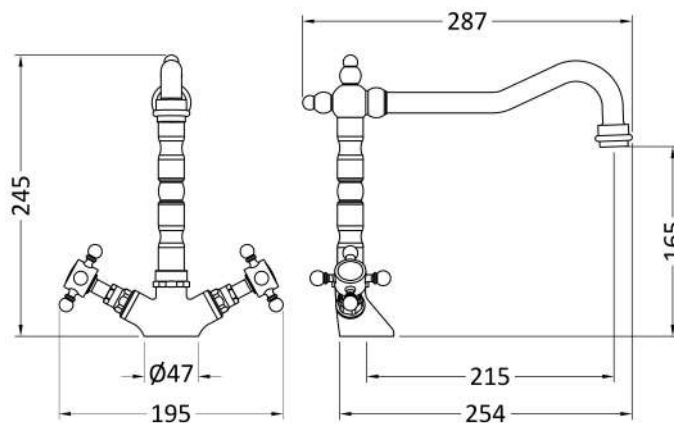

Sales Code: KB305

Description: French Classic Mono Sink Mixer

Product Dimensions

Height (mm):	243
Width (mm):	178
Depth (mm):	173
Length (mm):	
Nett Weight (kg):	0.93

Packaging Dimensions

Height (mm):	70
Width (mm):	280
Depth (mm):	360
Gross Weight (kg):	1.13

Packaging Data

Box Colour:	White Cardboard Box
Box Qty:	0
Label Size:	0 x 0
Label Colour:	White Label
Label Qty:	0

Outer Box Dimensions (If Applicable)

Height (mm):	380
Width (mm):	415
Depth (mm):	270
Length (mm):	
Gross Weight (kg):	0
Barcode:	5055146108375

Product Details

Country of Origin:	China
Fitting Instruction:	Yes
Product Material:	Brass
Control Type:	Manual
Waste Included:	Waste Not Included
Waste Type:	Not Applicable
WRAS Approval: No	Approval No: N/A
Valve/Cartridge Type:	1/4 Turn Ceramic Disc
Colour/Finish:	Chrome
Mount Type:	Deck
Operating Pressure (bar):	0.1
Flow Rates: (Litres Per Min)	0.1 bar: 0.5 bar: 1 bar: 2 bar: 3 bar:
Pipe Size:	
Pipe Centres:	N/A