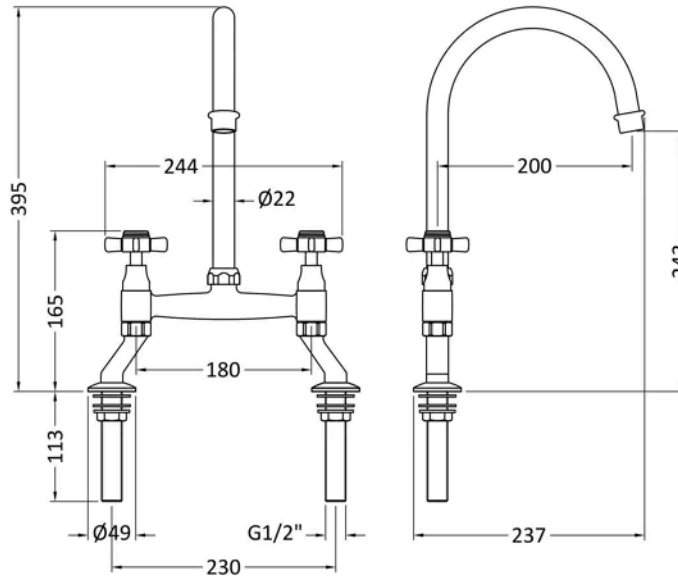

Sales Code: KB306

Barcode: 5055146106937

Brand: nuie

Description: nuie Chrome Bridge 2 Tap Hole Mixer Kitchen Tap Crosshead Handles

Product Dimensions

Product	510 x 235 x 200mm (H x W x D)
Packaged	75 x 320 x 410mm (H x W x D)
Outer Box	395 x 335 x 425mm (H x W x D)
Nett Weight	1.2 kg
Packaged Weight	1.7 kg

Packaging Details

Label Size (mm)	50 x 100
Label Colour	White
Label Qty	1.0000

Product Details

Country of Origin	China
Product Material	Brass
Control Type	Manual
WRAS Approved	No
Valve/Cartridge Type	1/4 Turn Ceramic Disc
Colour/Finish	Chrome
Mount Type	Deck
Style	Traditional
Handle Type	Crosshead
TMV2 Approved	No
TMV3 Approved	No
Handset Included	No
Hose Included	No
Min Operating Pressure	0.5 Bar
Minimum Operation Pressure	1 Bar
Tap Spout Height	200 mm
Tap Spout Projection	200 mm
Tap Tails Included	Yes
Valve / Cartridge Type	1/4 Turn Ceramic Disc
Waste Included	No