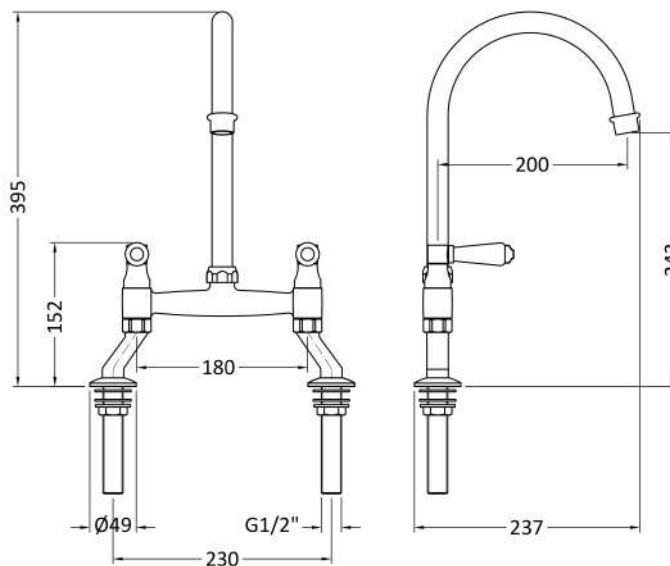

### Product Dimensions

Height (mm):	385
Width (mm):	210
Depth (mm):	225
Length (mm):	
Nett Weight (kg):	1.63

### Packaging Dimensions

Height (mm):	75
Width (mm):	320
Depth (mm):	410
Gross Weight (kg):	1.83

### Outer Box Dimensions (If Applicable)

Height (mm):	
Width (mm):	
Depth (mm):	
Length (mm):	
Gross Weight (kg):	
Barcode:	5055275869925

### Product Details

Country of Origin:	China
Fitting Instruction:	Yes
Product Material:	Brass
Control Type:	Manual
Waste Included:	Waste Not Included
Waste Type:	Not Applicable
WRAS Approval:	Approval No:
Valve/Cartridge Type:	1/4 Turn Ceramic Disc
Colour/Finish:	Chrome
Mount Type:	Deck
Operating Pressure (bar):	0.5