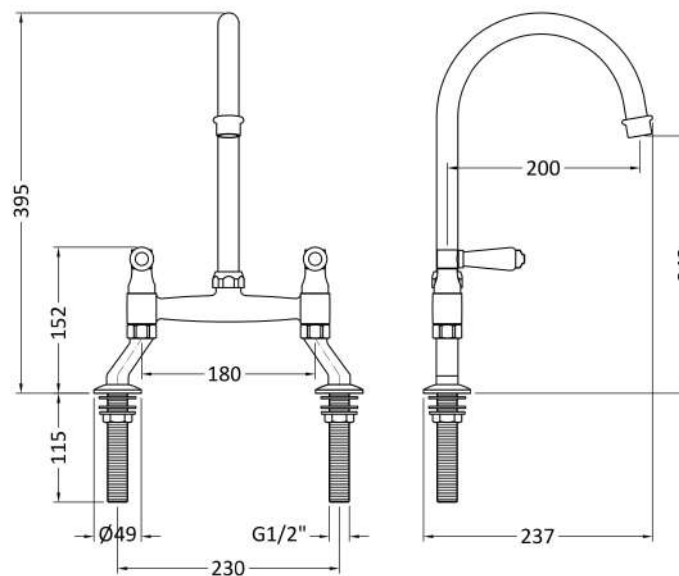

Sales Code: KB317

Description: Bridge Sink Mixer With Topaz Lever

Product Dimensions

Height (mm):	510
Width (mm):	235
Depth (mm):	200
Length (mm):	
Nett Weight (kg):	1.3

Packaging Dimensions

Height (mm):	75
Width (mm):	320
Depth (mm):	410
Gross Weight (kg):	1.8

Packaging Data

Box Colour:	Brown Cardboard Box
Box Qty:	1
Label Size:	100 x 50
Label Colour:	White Label
Label Qty:	1

Outer Box Dimensions (If Applicable)

Height (mm):	395
Width (mm):	335
Depth (mm):	425
Length (mm):	
Gross Weight (kg):	9
Barcode:	5055275869925

Product Details

Country of Origin:	China
Fitting Instruction:	No
Product Material:	Brass
Control Type:	Manual
Waste Included:	Waste Not Included
Waste Type:	Not Applicable
WRAS Approval:	No
Approval No:	N/A
Valve/Cartridge Type:	1/4 Turn Ceramic Disc
Colour/Finish:	Chrome
Mount Type:	Deck
Operating Pressure (bar):	0.5

Flow Rates: (Litres Per Min)	0.1 bar: 4.1	0.5 bar: 8.1	1 bar: 11.3	2 bar: 15.9	3 bar: 19.5
Pipe Size:	15 mm				
Pipe Centres:	N/A				