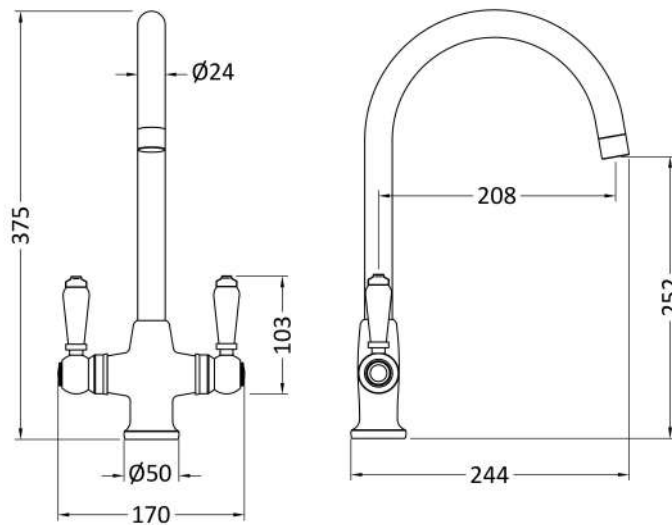

### Product Dimensions

Height (mm):	375
Width (mm):	160
Depth (mm):	220
Length (mm):	
Nett Weight (kg):	0.82

### Packaging Dimensions

Height (mm):	55
Width (mm):	220
Depth (mm):	420
Gross Weight (kg):	1.32

### Outer Box Dimensions (If Applicable)

Height (mm):	395
Width (mm):	335
Depth (mm):	425
Length (mm):	
Gross Weight (kg):	6
Barcode:	5056678401125

### Product Details

Country of Origin:	China
Fitting Instruction:	No
Product Material:	Brass
Control Type:	Manual
Waste Included:	Waste Not Included
Waste Type:	Not Applicable
WRAS Approval:	No
Approval No:	N/A
Valve/Cartridge Type:	1/4 Turn Ceramic Disc
Colour/Finish:	Brushed Nickel
Mount Type:	Deck
Operating Pressure (bar):	0.5
Flow Rates: (Litres Per Min)	0.1 bar: 4    0.5 bar: 7.2    1 bar: 10    2 bar: 13.5    3 bar: 16.5
Pipe Size:	15 mm
Pipe Centres:	N/A