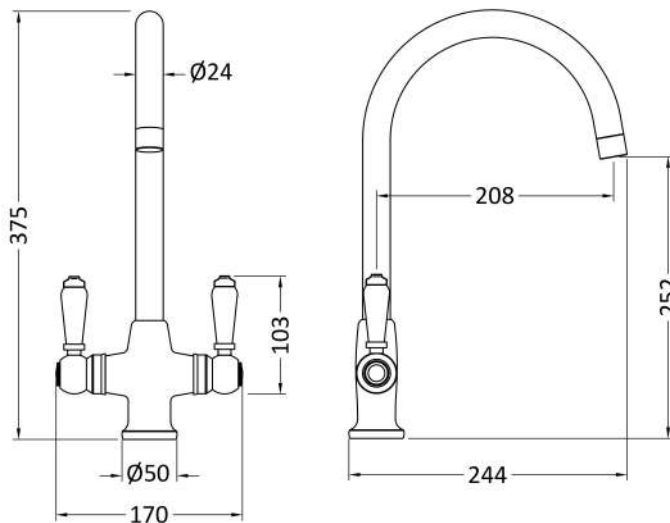

### Product Dimensions

Height (mm):	375
Width (mm):	160
Depth (mm):	220
Length (mm):	
Nett Weight (kg):	0.99

### Packaging Dimensions

Height (mm):	55
Width (mm):	220
Depth (mm):	420
Gross Weight (kg):	1.19

### Outer Box Dimensions (If Applicable)

Height (mm):	395
Width (mm):	335
Depth (mm):	425
Length (mm):	
Gross Weight (kg):	6
Barcode:	5056678401125

### Product Details

Country of Origin:	China
Fitting Instruction:	Yes
Product Material:	Brass
Control Type:	Manual
Waste Included:	Waste Not Included
Waste Type:	Not Applicable
WRAS Approval: No	Approval No: N/A
Valve/Cartridge Type:	1/4 Turn Ceramic Disc
Colour/Finish:	Brushed Nickel
Mount Type:	Deck
Operating Pressure (bar):	0.5
Flow Rates: (Litres Per Min)	0.1 bar: 4    0.5 bar: 7.2    1 bar: 10    2 bar: 13.5    3 bar: 16.5
Pipe Size:	15 mm (1/2" Bsp)
Pipe Centres:	N/A