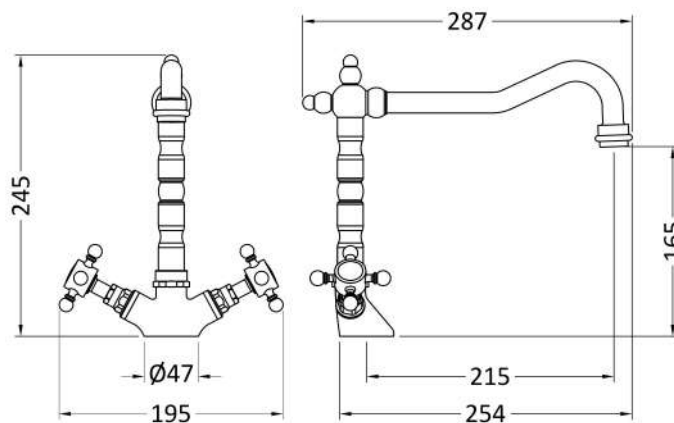

### Product Dimensions

Height (mm):	240
Width (mm):	190
Depth (mm):	230
Length (mm):	
Nett Weight (kg):	0.93

### Packaging Dimensions

Height (mm):	70
Width (mm):	280
Depth (mm):	360
Gross Weight (kg):	1.13

### Outer Box Dimensions (If Applicable)

Height (mm):	370
Width (mm):	295
Depth (mm):	375
Length (mm):	
Gross Weight (kg):	6
Barcode:	5056678401149

Flow Rates: (Litres Per Min)	0.1 bar: 3.5	0.5 bar: 7.4	1 bar: 10.5	2 bar: 14.8	3 bar: 18.2
Pipe Size:	15 mm (1/2" Bsp)				
Pipe Centres:	N/A				