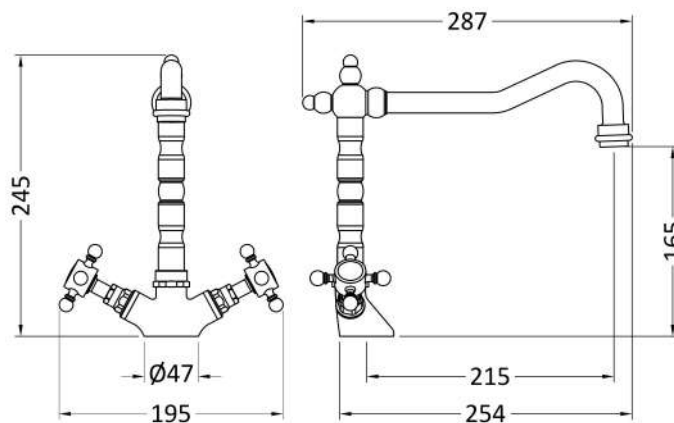

### Product Dimensions

Height (mm):	240
Width (mm):	190
Depth (mm):	230
Length (mm):	
Nett Weight (kg):	0.76

### Packaging Dimensions

Height (mm):	70
Width (mm):	280
Depth (mm):	360
Gross Weight (kg):	1.26

### Outer Box Dimensions (If Applicable)

Height (mm):	370
Width (mm):	295
Depth (mm):	375
Length (mm):	
Gross Weight (kg):	6
Barcode:	5056678401149

### Product Details

Country of Origin:	China
Fitting Instruction:	No
Product Material:	Brass
Control Type:	Manual
Waste Included:	Waste Not Included
Waste Type:	Not Applicable
WRAS Approval: No	Approval No: N/A
Valve/Cartridge Type:	1/4 Turn Ceramic Disc
Colour/Finish:	Brushed Nickel
Mount Type:	Deck
Operating Pressure (bar):	0.5