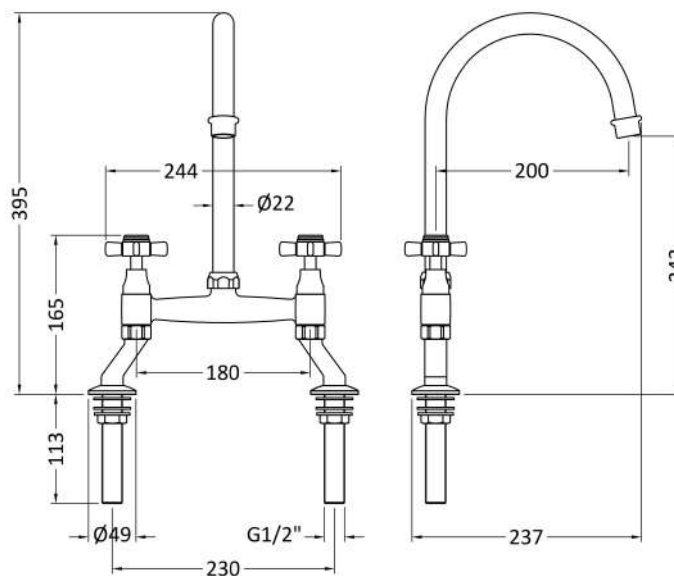

Sales Code: KB606

Description: Bridge Sink Mixer Crosshead

Product Dimensions

Height (mm):	510
Width (mm):	235
Depth (mm):	200
Length (mm):	
Nett Weight (kg):	1.58

Packaging Dimensions

Height (mm):	75
Width (mm):	320
Depth (mm):	410
Gross Weight (kg):	1.78

Packaging Data

Box Colour:	Brown Cardboard Box
Box Qty:	0
Label Size:	0 x 0
Label Colour:	White Label
Label Qty:	0

Outer Box Dimensions (If Applicable)

Height (mm):	395
Width (mm):	335
Depth (mm):	425
Length (mm):	
Gross Weight (kg):	9
Barcode:	5056678401088

Product Details

Country of Origin:	China
Fitting Instruction:	Yes
Product Material:	Brass
Control Type:	Manual
Waste Included:	Waste Not Included
Waste Type:	Not Applicable
WRAS Approval:	No
Approval No:	N/A
Valve/Cartridge Type:	1/4 Turn Ceramic Disc
Colour/Finish:	Brushed Nickel
Mount Type:	Deck
Operating Pressure (bar):	0.5

Flow Rates: (Litres Per Min)	0.1 bar: 4.3	0.5 bar: 8.5	1 bar: 12.2	2 bar: 17.4	3 bar: 21.5
Pipe Size:	15 mm (1/2" Bsp)				
Pipe Centres:	N/A				