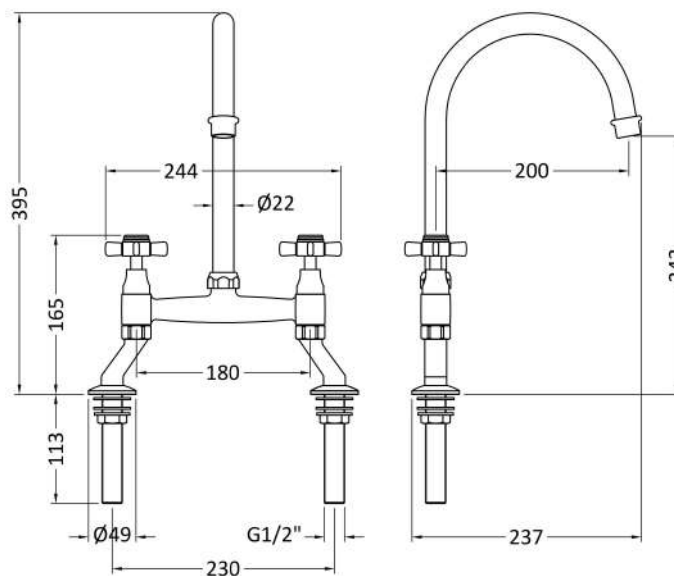

Sales Code: KB606

Description: Bridge Sink Mixer Crosshead

Product Dimensions

Height (mm):	510
Width (mm):	235
Depth (mm):	200
Length (mm):	
Nett Weight (kg):	1.2

Packaging Dimensions

Height (mm):	75
Width (mm):	320
Depth (mm):	410
Gross Weight (kg):	1.7

Packaging Data

Box Colour:	Brown Cardboard Box
Box Qty:	1
Label Size:	100 x 50
Label Colour:	White Label
Label Qty:	1

Outer Box Dimensions (If Applicable)

Height (mm):	395
Width (mm):	335
Depth (mm):	425
Length (mm):	
Gross Weight (kg):	9
Barcode:	5056678401088

Product Details

Country of Origin:	China
Fitting Instruction:	No
Product Material:	Brass
Control Type:	Manual
Waste Included:	Waste Not Included
Waste Type:	Not Applicable
WRAS Approval:	No
Approval No:	N/A
Valve/Cartridge Type:	1/4 Turn Ceramic Disc
Colour/Finish:	Brushed Nickel
Mount Type:	Deck
Operating Pressure (bar):	0.5

Flow Rates: (Litres Per Min)	0.1 bar: 4.3	0.5 bar: 8.5	1 bar: 12.2	2 bar: 17.4	3 bar: 21.5
Pipe Size:	15 mm				
Pipe Centres:	N/A				