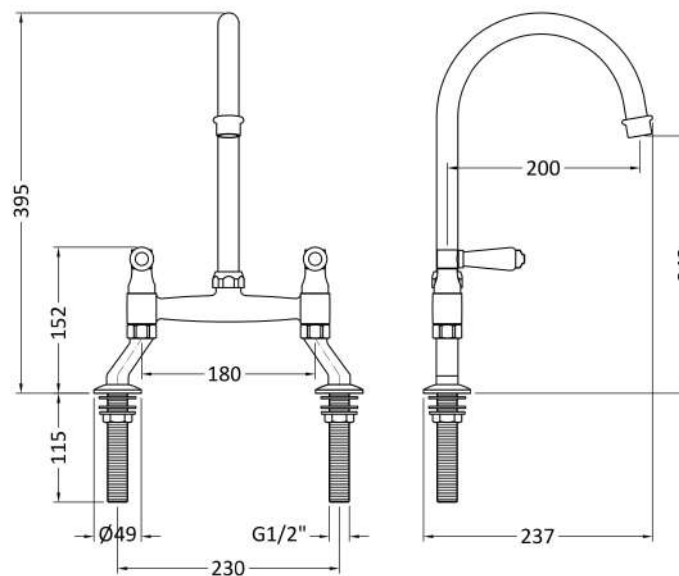

Sales Code: KB617

Description: Bridge Sink Mixer Lever

Product Dimensions

Height (mm):	510
Width (mm):	235
Depth (mm):	200
Length (mm):	
Nett Weight (kg):	1.3

Packaging Dimensions

Height (mm):	75
Width (mm):	320
Depth (mm):	410
Gross Weight (kg):	1.8

Packaging Data

Box Colour:	Brown Cardboard Box
Box Qty:	1
Label Size:	100 x 50
Label Colour:	White Label
Label Qty:	1

Outer Box Dimensions (If Applicable)

Height (mm):	395
Width (mm):	335
Depth (mm):	425
Length (mm):	
Gross Weight (kg):	9
Barcode:	5056678401101

Product Details

Country of Origin:	China
Fitting Instruction:	No
Product Material:	Brass
Control Type:	Manual
Waste Included:	Waste Not Included
Waste Type:	Not Applicable
WRAS Approval:	No
Approval No:	N/A
Valve/Cartridge Type:	1/4 Turn Ceramic Disc
Colour/Finish:	Brushed Nickel
Mount Type:	Deck
Operating Pressure (bar):	0.5

Flow Rates: (Litres Per Min)	0.1 bar: 4.1	0.5 bar: 8.1	1 bar: 11.3	2 bar: 15.9	3 bar: 19.5
Pipe Size:	15 mm				
Pipe Centres:	N/A				