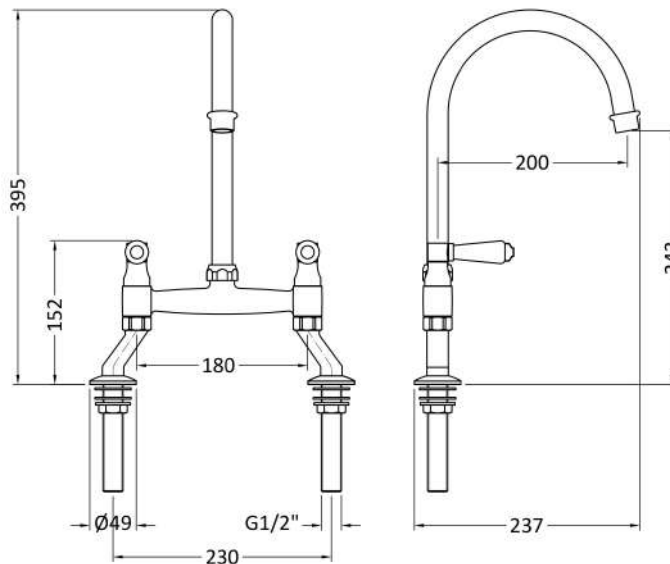

Sales Code: KB617

Description: Bridge Sink Mixer Lever

Product Dimensions

Height (mm):	510
Width (mm):	235
Depth (mm):	200
Length (mm):	
Nett Weight (kg):	1.63

Packaging Dimensions

Height (mm):	75
Width (mm):	320
Depth (mm):	410
Gross Weight (kg):	1.83

Packaging Data

Box Colour:	Brown Cardboard Box
Box Qty:	0
Label Size:	0 x 0
Label Colour:	White Label
Label Qty:	0

Outer Box Dimensions (If Applicable)

Height (mm):	395
Width (mm):	335
Depth (mm):	425
Length (mm):	
Gross Weight (kg):	9
Barcode:	5056678401101

Product Details

Country of Origin:	China
Fitting Instruction:	Yes
Product Material:	Brass
Control Type:	Manual
Waste Included:	Waste Not Included
Waste Type:	Not Applicable
WRAS Approval:	No
Approval No:	N/A
Valve/Cartridge Type:	1/4 Turn Ceramic Disc
Colour/Finish:	Brushed Nickel
Mount Type:	Deck
Operating Pressure (bar):	0.5

Flow Rates: (Litres Per Min) 0.1 bar: 4.1 0.5 bar: 8.1 1 bar: 11.3 2 bar: 15.9 3 bar: 19.5

Pipe Size: 15 mm (1/2" Bsp)

Pipe Centres: N/A