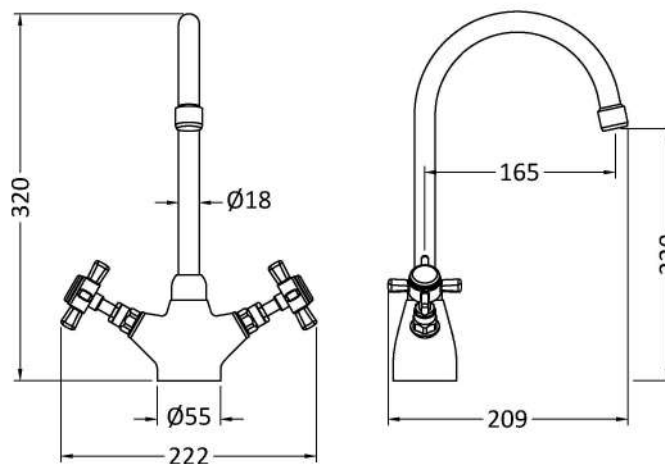

Sales Code: KB803

Description: Traditional Mono Sink Mixer

Product Dimensions

Height (mm):	345
Width (mm):	180
Depth (mm):	165
Length (mm):	
Nett Weight (kg):	0.69

Packaging Dimensions

Height (mm):	70
Width (mm):	280
Depth (mm):	360
Gross Weight (kg):	0.89

Packaging Data

Box Colour:	Brown Cardboard Box
Box Qty:	0
Label Size:	0 x 0
Label Colour:	White Label
Label Qty:	0

Outer Box Dimensions (If Applicable)

Height (mm):	370
Width (mm):	295
Depth (mm):	375
Length (mm):	
Gross Weight (kg):	5
Barcode:	5056678401156

Product Details

Country of Origin:	China
Fitting Instruction:	Yes
Product Material:	Brass
Control Type:	Manual
Waste Included:	Waste Not Included
Waste Type:	Not Applicable
WRAS Approval: No	Approval No: N/A
Valve/Cartridge Type:	1/4 Turn Ceramic Disc
Colour/Finish:	Brushed Brass
Mount Type:	Deck
Operating Pressure (bar):	0.5

Flow Rates: (Litres Per Min)	0.1 bar: 4.2	0.5 bar: 8.3	1 bar: 12	2 bar: 16.8	3 bar: 20.6
Pipe Size:	15 mm (1/2" Bsp)				
Pipe Centres:	N/A				