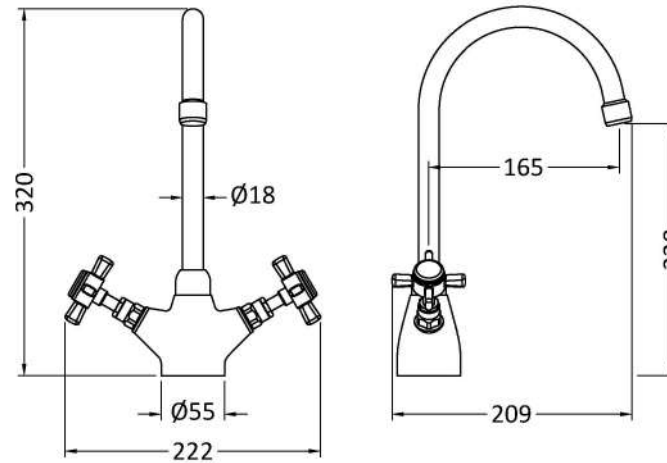

Sales Code: KB803

Description: Traditional Mono Sink Mixer

Product Dimensions

| | |
|-------------------|------|
| Height (mm): | 345 |
| Width (mm): | 180 |
| Depth (mm): | 165 |
| Length (mm): | |
| Nett Weight (kg): | 0.53 |

Packaging Dimensions

| | |
|--------------------|------|
| Height (mm): | 70 |
| Width (mm): | 280 |
| Depth (mm): | 360 |
| Gross Weight (kg): | 1.03 |

Packaging Data

| | |
|---------------|---------------------|
| Box Colour: | Brown Cardboard Box |
| Box Qty: | 1 |
| Label Size: | 100 x 50 |
| Label Colour: | White Label |
| Label Qty: | 1 |

Outer Box Dimensions (If Applicable)

| | |
|--------------------|---------------|
| Height (mm): | 370 |
| Width (mm): | 295 |
| Depth (mm): | 375 |
| Length (mm): | |
| Gross Weight (kg): | 5 |
| Barcode: | 5056678401156 |

Product Details

| | |
|------------------------------|---------------------------------------------------------------------|
| Country of Origin: | China |
| Fitting Instruction: | No |
| Product Material: | Brass |
| Control Type: | Manual |
| Waste Included: | Waste Not Included |
| Waste Type: | Not Applicable |
| WRAS Approval: No | Approval No: N/A |
| Valve/Cartridge Type: | 1/4 Turn Ceramic Disc |
| Colour/Finish: | Brushed Brass |
| Mount Type: | Deck |
| Operating Pressure (bar): | 0.5 |
| Flow Rates: (Litres Per Min) | 0.1 bar: 4.2 0.5 bar: 8.3 1 bar: 12 2 bar: 16.8 3 bar: 20.6 |
| Pipe Size: | 15 mm |
| Pipe Centres: | N/A |